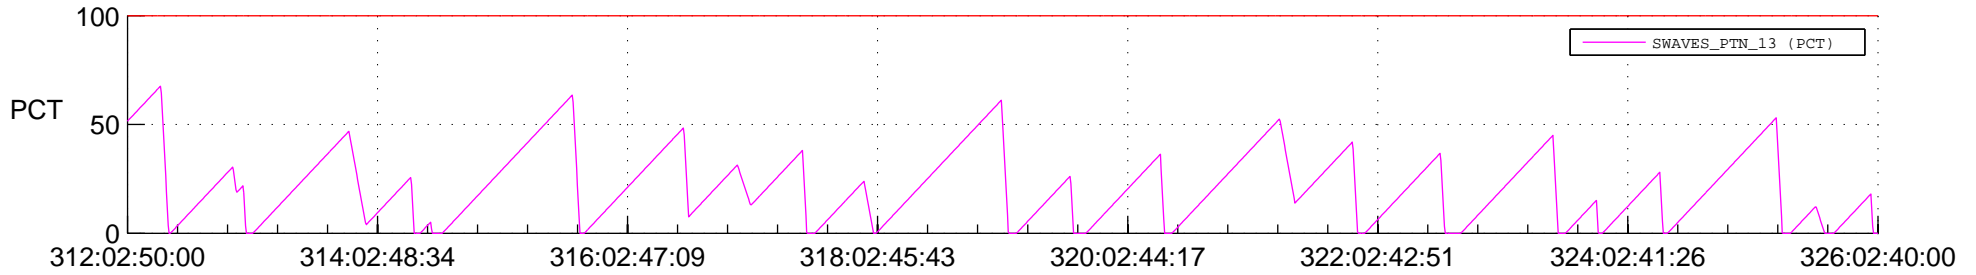

STEREO AHEAD SSR PCT Full Prediction

SWAVES_Percent_Full_Prediction

IMPACT_Percent_Full_Prediction

PLASTIC_Percent_Full_Prediction

Spacecraft_DownLink_Rate

Ground Time (2019:312:02:50:00.000 -2019:326:02:40:00.000)