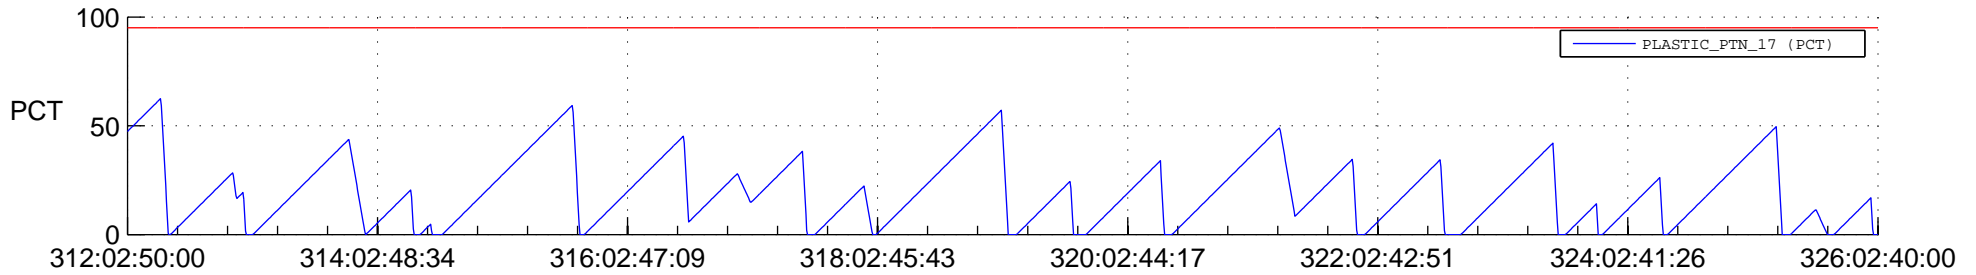

STEREO AHEAD SSR PCT Full Prediction

SWAVES_Percent_Full_Prediction

IMPACT_Percent_Full_Prediction

PLASTIC_Percent_Full_Prediction

Spacecraft_DownLink_Rate

Ground Time (2019:312:02:50:00.000 -2019:326:02:40:00.000)