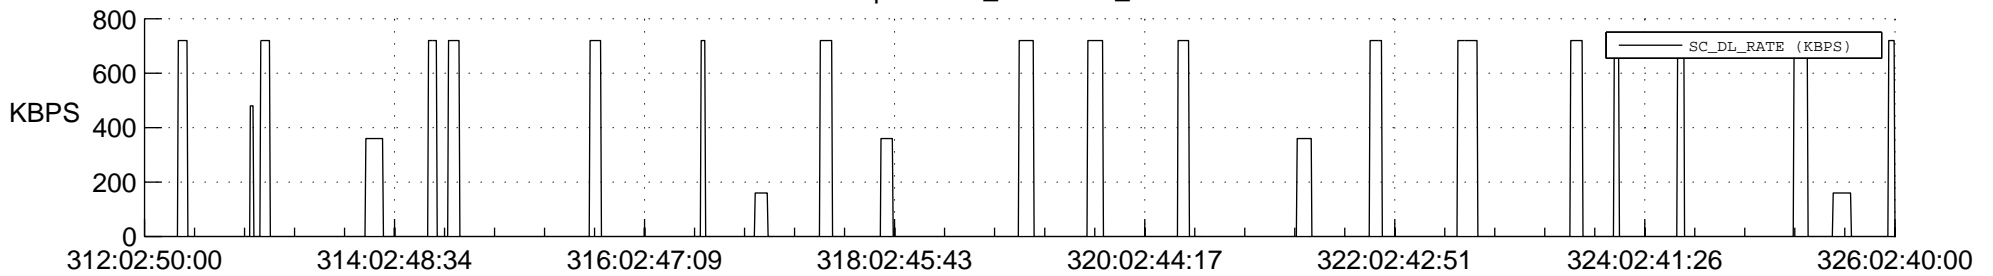

STEREO AHEAD SSR PCT Full Prediction

SWAVES_Percent_Full_Prediction

IMPACT_Percent_Full_Prediction

PLASTIC_Percent_Full_Prediction

Spacecraft_DownLink_Rate

Ground Time (2019:312:02:50:00.000 -2019:326:02:40:00.000)