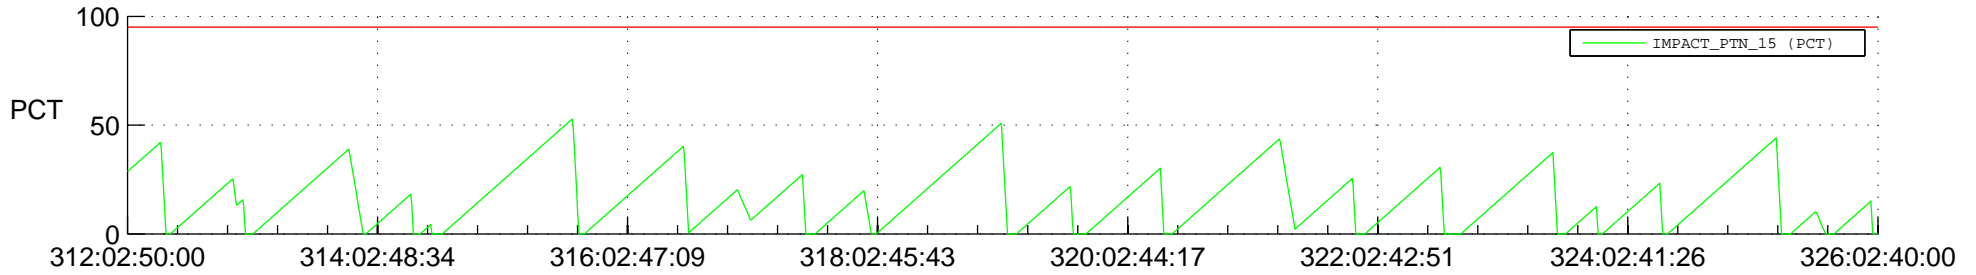

STEREO AHEAD SSR PCT Full Prediction

SWAVES_Percent_Full_Prediction

IMPACT_Percent_Full_Prediction

PLASTIC_Percent_Full_Prediction

Spacecraft_DownLink_Rate

Ground Time (2019:312:02:50:00.000 -2019:326:02:40:00.000)