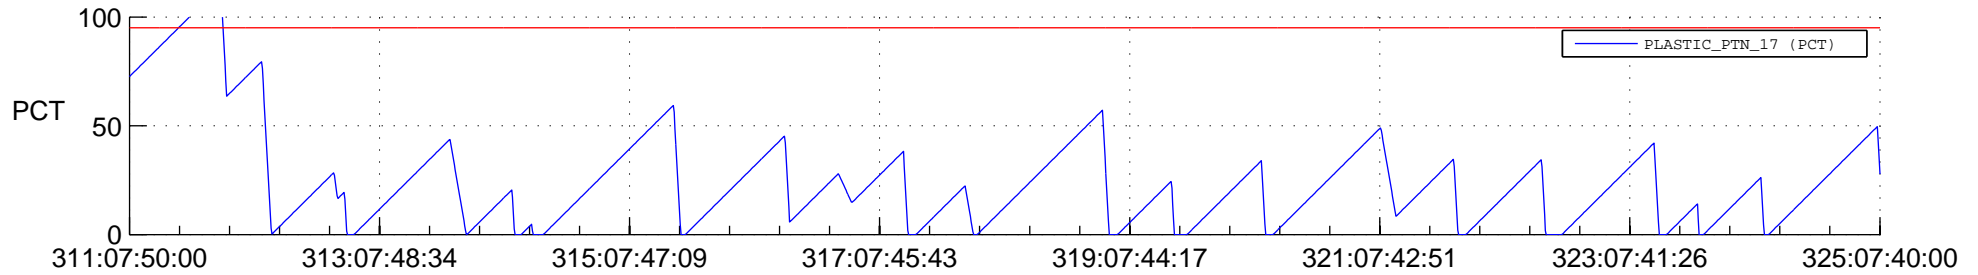

STEREO AHEAD SSR PCT Full Prediction

SWAVES_Percent_Full_Prediction

IMPACT_Percent_Full_Prediction

PLASTIC_Percent_Full_Prediction

Spacecraft_DownLink_Rate

Ground Time (2019:311:07:50:00.000 -2019:325:07:40:00.000)