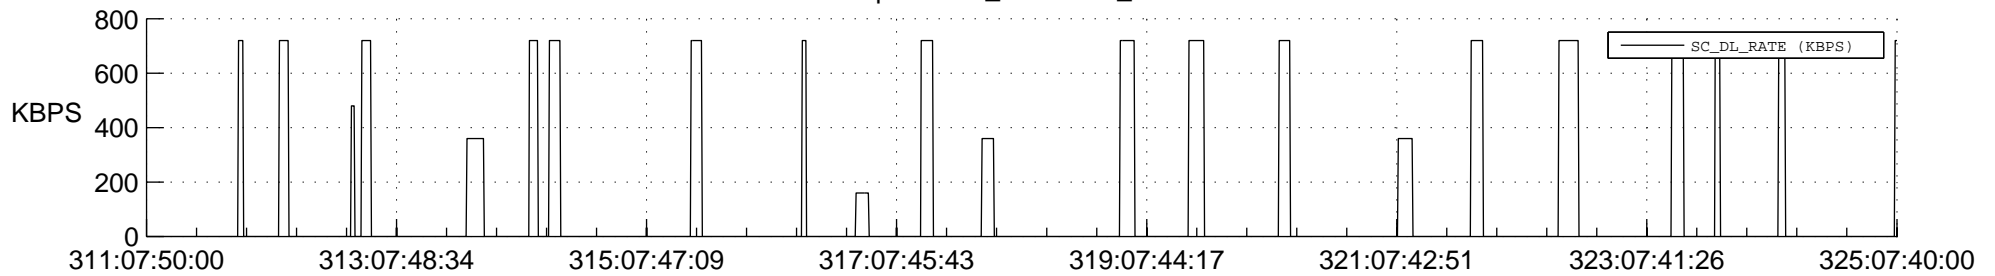

STEREO AHEAD SSR PCT Full Prediction

SWAVES_Percent_Full_Prediction

IMPACT_Percent_Full_Prediction

PLASTIC_Percent_Full_Prediction

Spacecraft_DownLink_Rate

Ground Time (2019:311:07:50:00.000 -2019:325:07:40:00.000)