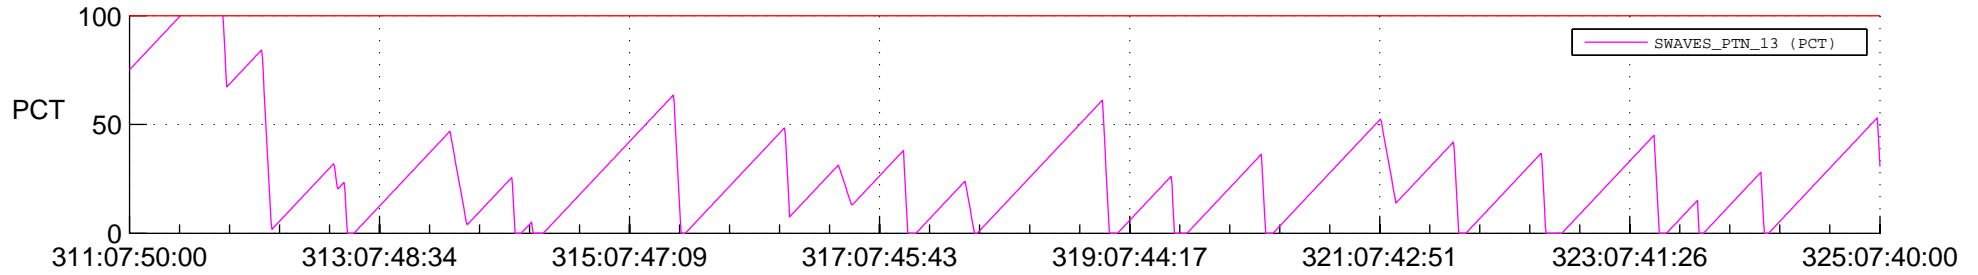

STEREO AHEAD SSR PCT Full Prediction

SWAVES_Percent_Full_Prediction

IMPACT_Percent_Full_Prediction

PLASTIC_Percent_Full_Prediction

Spacecraft_DownLink_Rate

Ground Time (2019:311:07:50:00.000 -2019:325:07:40:00.000)