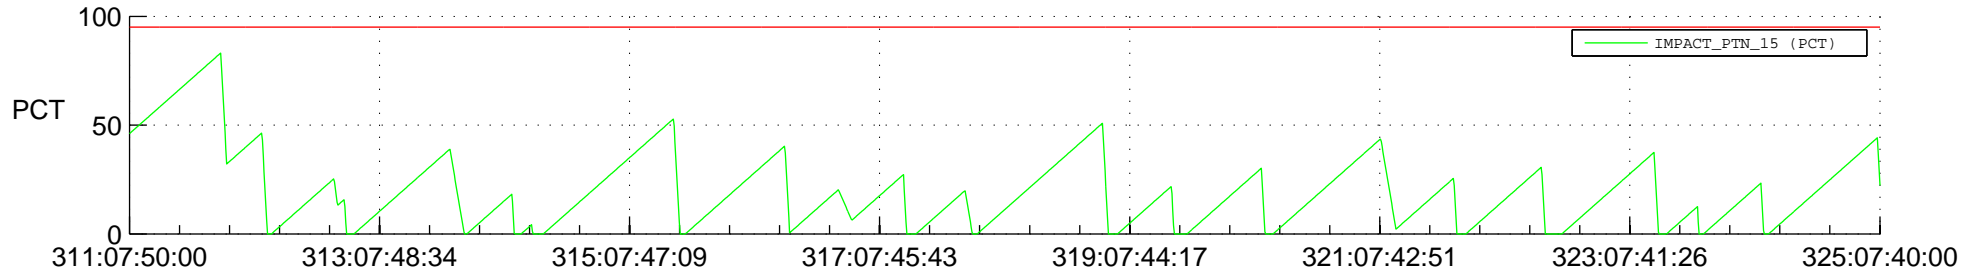

STEREO AHEAD SSR PCT Full Prediction

SWAVES_Percent_Full_Prediction

IMPACT_Percent_Full_Prediction

PLASTIC_Percent_Full_Prediction

Spacecraft_DownLink_Rate

Ground Time (2019:311:07:50:00.000 -2019:325:07:40:00.000)