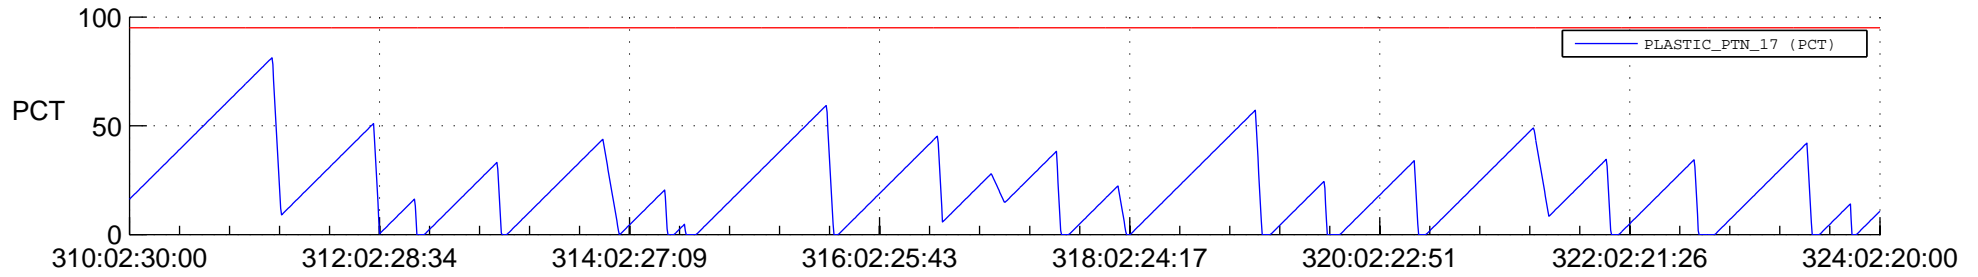

STEREO AHEAD SSR PCT Full Prediction

SWAVES_Percent_Full_Prediction

IMPACT_Percent_Full_Prediction

PLASTIC_Percent_Full_Prediction

Spacecraft_DownLink_Rate