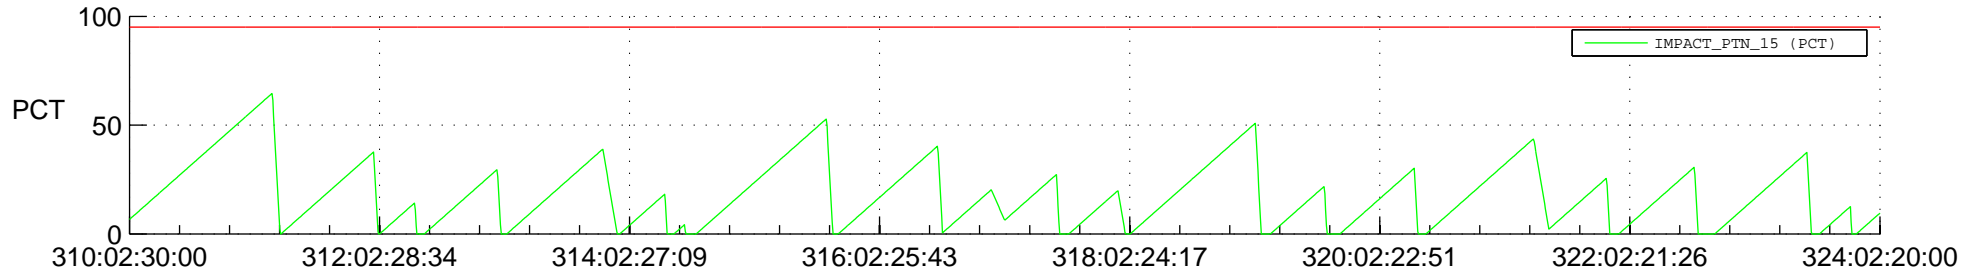

STEREO AHEAD SSR PCT Full Prediction

SWAVES_Percent_Full_Prediction

IMPACT_Percent_Full_Prediction

PLASTIC_Percent_Full_Prediction

Spacecraft_DownLink_Rate