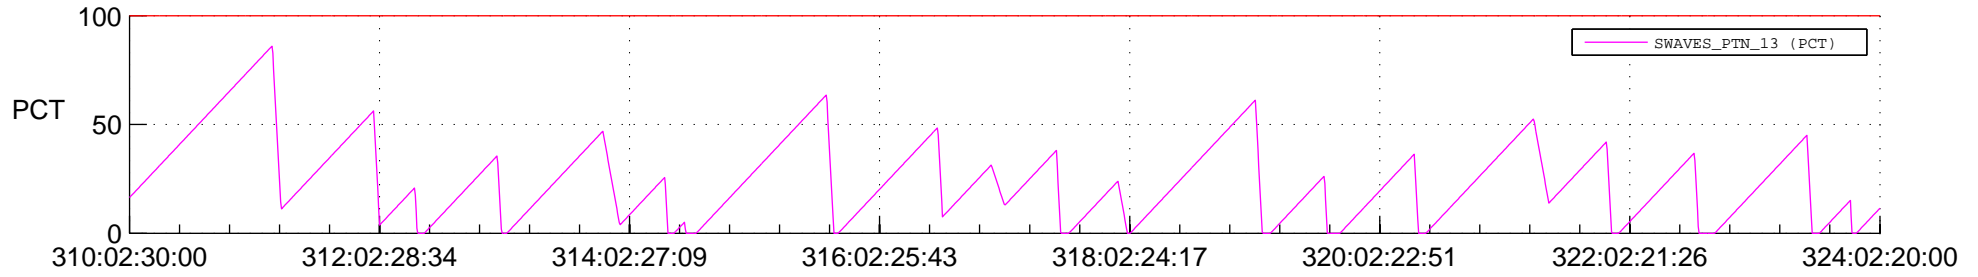

STEREO AHEAD SSR PCT Full Prediction

SWAVES_Percent_Full_Prediction

IMPACT_Percent_Full_Prediction

PLASTIC_Percent_Full_Prediction

Spacecraft_DownLink_Rate