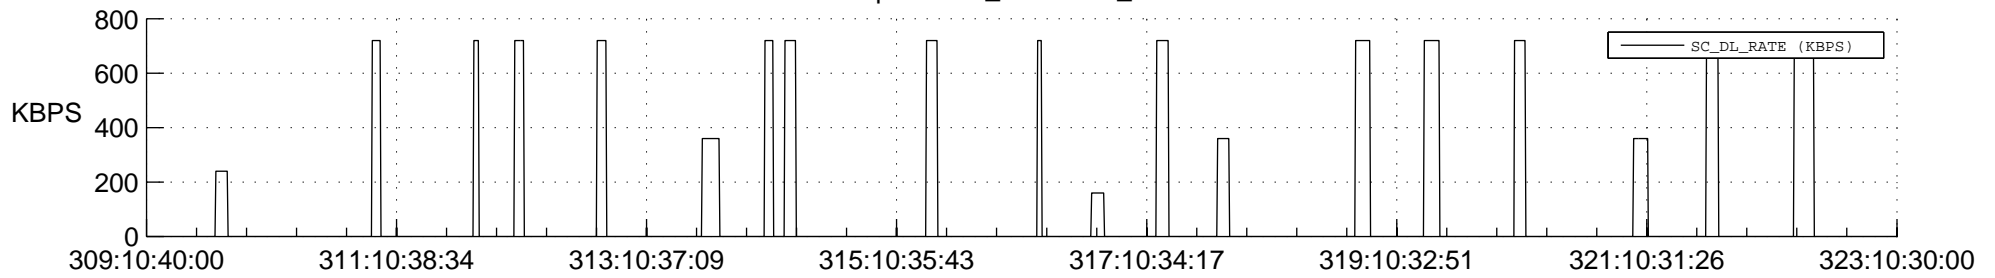

STEREO AHEAD SSR PCT Full Prediction

SWAVES_Percent_Full_Prediction

IMPACT_Percent_Full_Prediction

PLASTIC_Percent_Full_Prediction

Spacecraft_DownLink_Rate

Ground Time (2019:309:10:40:00.000 -2019:323:10:30:00.000)