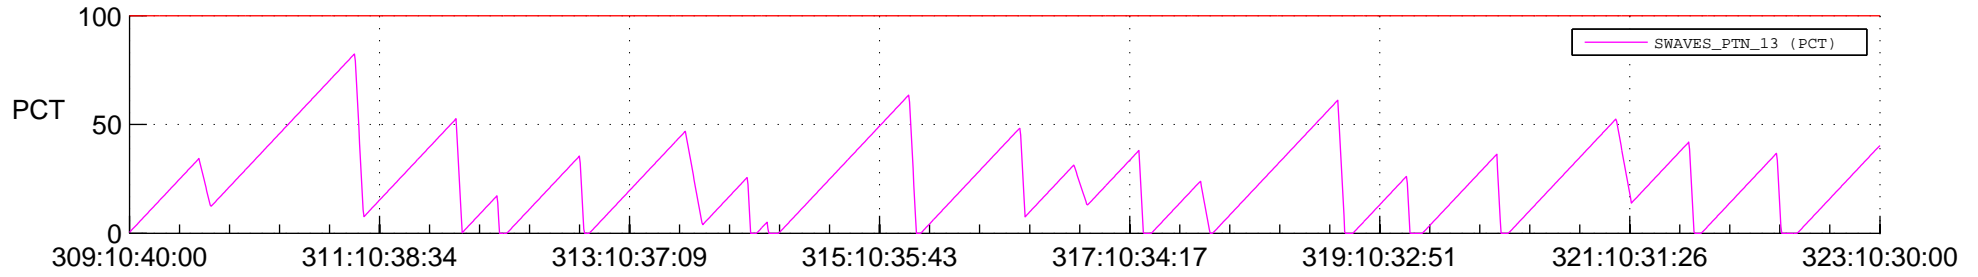

STEREO AHEAD SSR PCT Full Prediction

SWAVES_Percent_Full_Prediction

IMPACT_Percent_Full_Prediction

PLASTIC_Percent_Full_Prediction

Spacecraft_DownLink_Rate

Ground Time (2019:309:10:40:00.000 -2019:323:10:30:00.000)