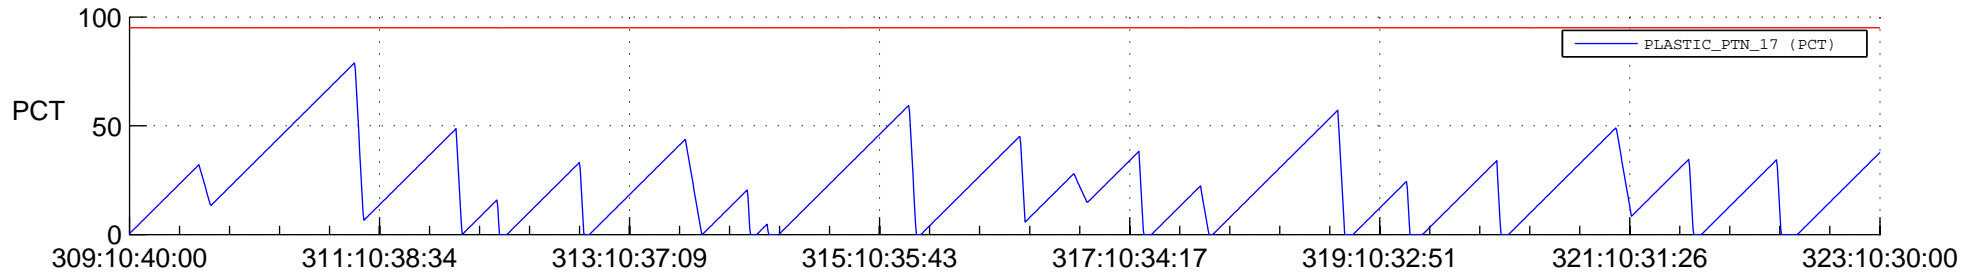

STEREO AHEAD SSR PCT Full Prediction

SWAVES_Percent_Full_Prediction

IMPACT_Percent_Full_Prediction

PLASTIC_Percent_Full_Prediction

Spacecraft_DownLink_Rate

Ground Time (2019:309:10:40:00.000 -2019:323:10:30:00.000)