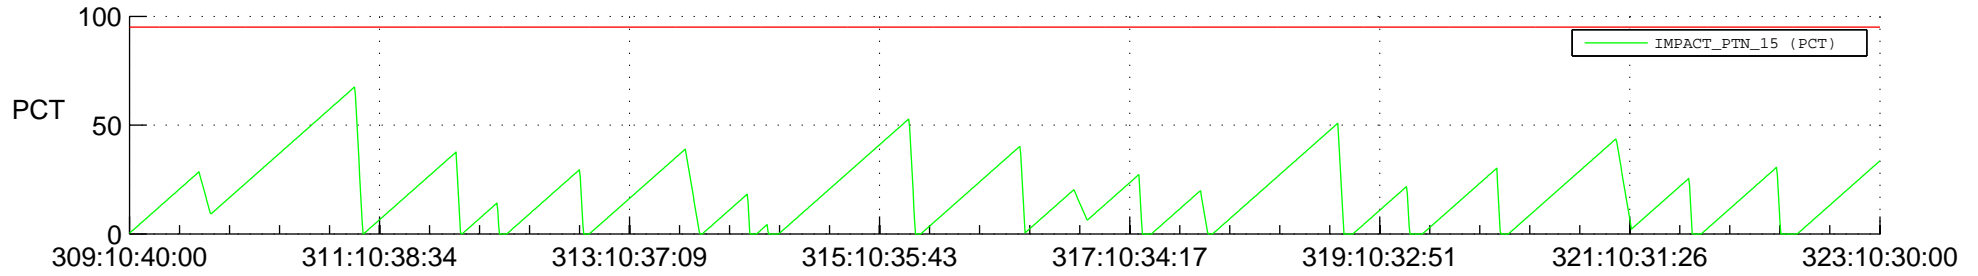

STEREO AHEAD SSR PCT Full Prediction

SWAVES_Percent_Full_Prediction

IMPACT_Percent_Full_Prediction

PLASTIC_Percent_Full_Prediction

Spacecraft_DownLink_Rate

Ground Time (2019:309:10:40:00.000 -2019:323:10:30:00.000)