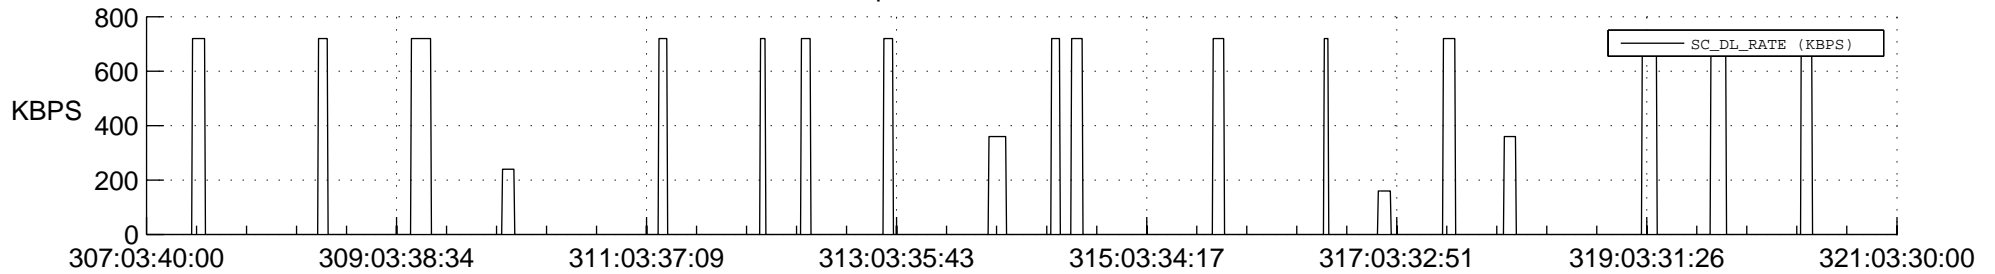

STEREO AHEAD SSR PCT Full Prediction

SWAVES_Percent_Full_Prediction

IMPACT_Percent_Full_Prediction

PLASTIC_Percent_Full_Prediction

Spacecraft_DownLink_Rate

Ground Time (2019:307:03:40:00.000 -2019:321:03:30:00.000)