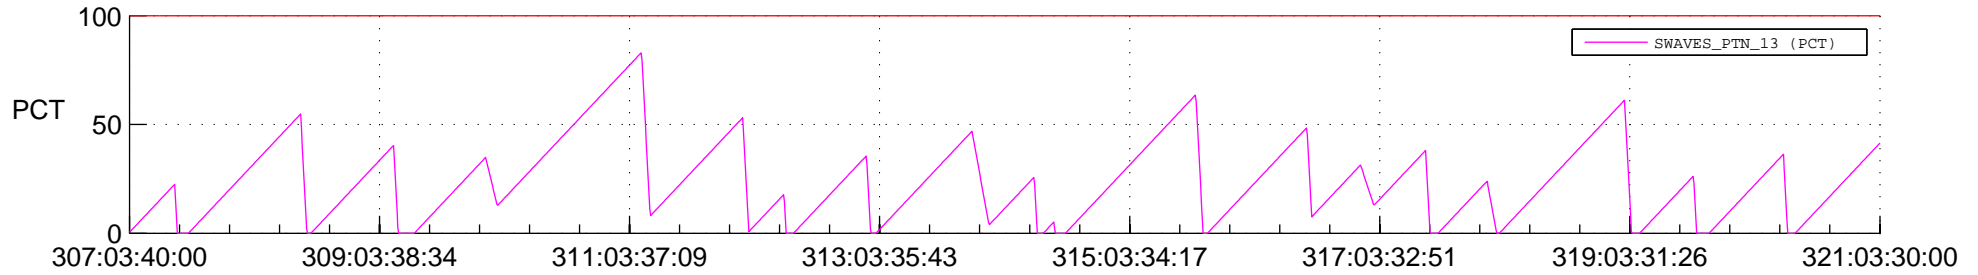

STEREO AHEAD SSR PCT Full Prediction

SWAVES_Percent_Full_Prediction

IMPACT_Percent_Full_Prediction

PLASTIC_Percent_Full_Prediction

Spacecraft_DownLink_Rate

Ground Time (2019:307:03:40:00.000 -2019:321:03:30:00.000)