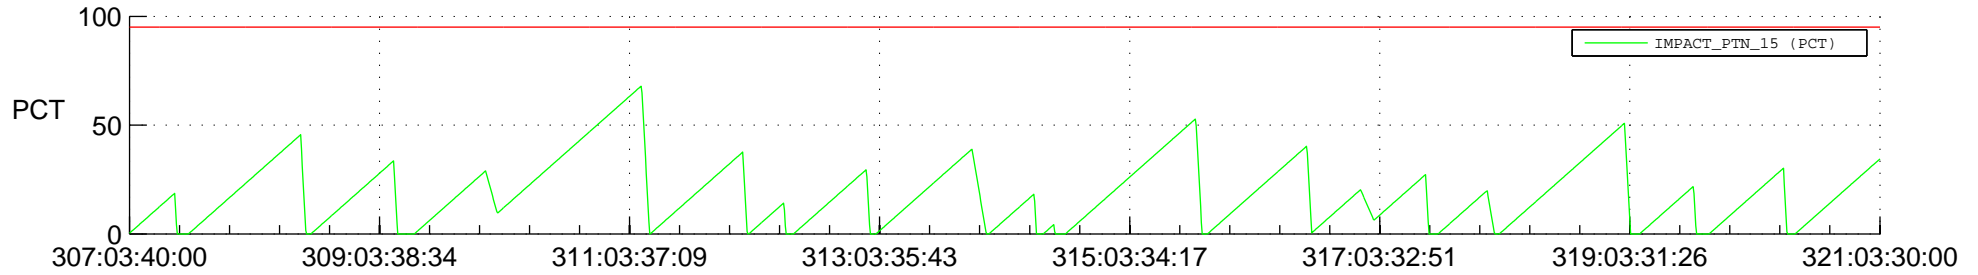

STEREO AHEAD SSR PCT Full Prediction

SWAVES_Percent_Full_Prediction

IMPACT_Percent_Full_Prediction

PLASTIC_Percent_Full_Prediction

Spacecraft_DownLink_Rate

Ground Time (2019:307:03:40:00.000 -2019:321:03:30:00.000)