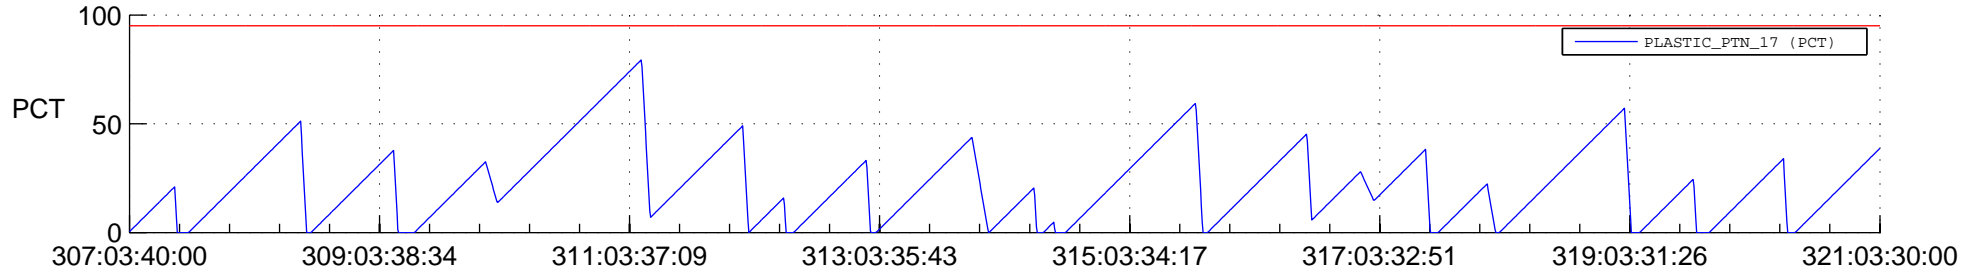

STEREO AHEAD SSR PCT Full Prediction

SWAVES_Percent_Full_Prediction

IMPACT_Percent_Full_Prediction

PLASTIC_Percent_Full_Prediction

Spacecraft_DownLink_Rate

Ground Time (2019:307:03:40:00.000 -2019:321:03:30:00.000)