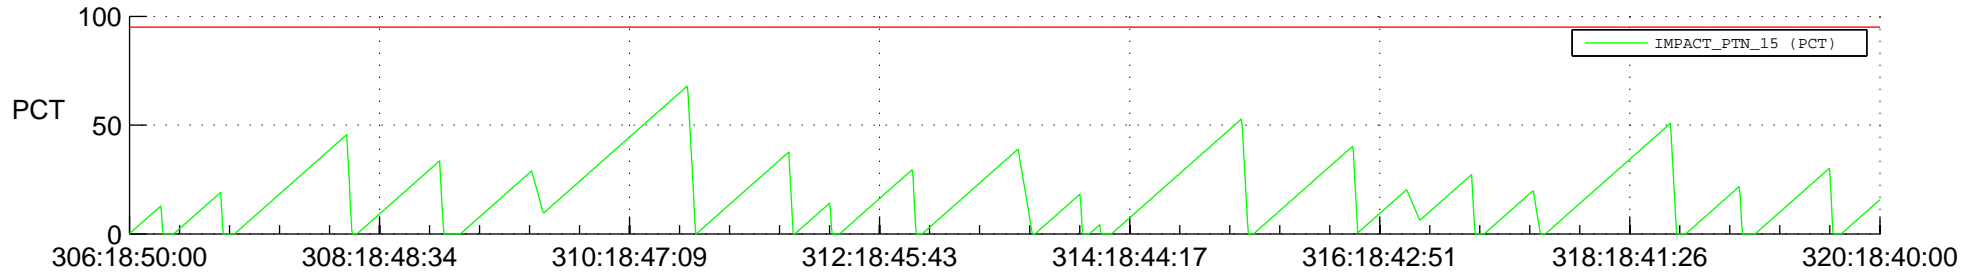

IMPACT_Percent_Full_Prediction