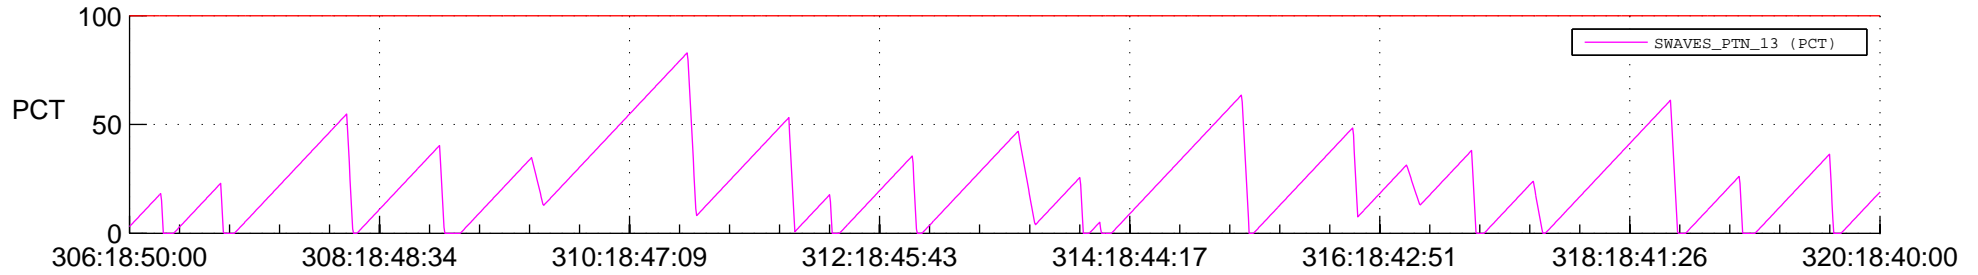

## SWAVES\_Percent\_Full\_Prediction

## Spacecraft\_DownLink\_Rate

Ground Time (2019:306:18:50:00.000 -2019:320:18:40:00.000)