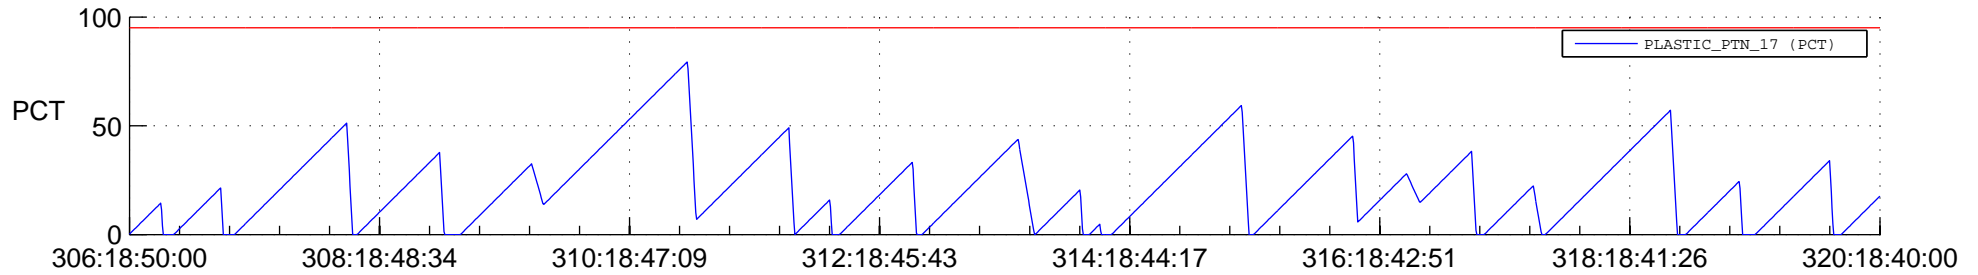

## SWAVES\_Percent\_Full\_Prediction

## Spacecraft\_DownLink\_Rate

Ground Time (2019:306:18:50:00.000 -2019:320:18:40:00.000)