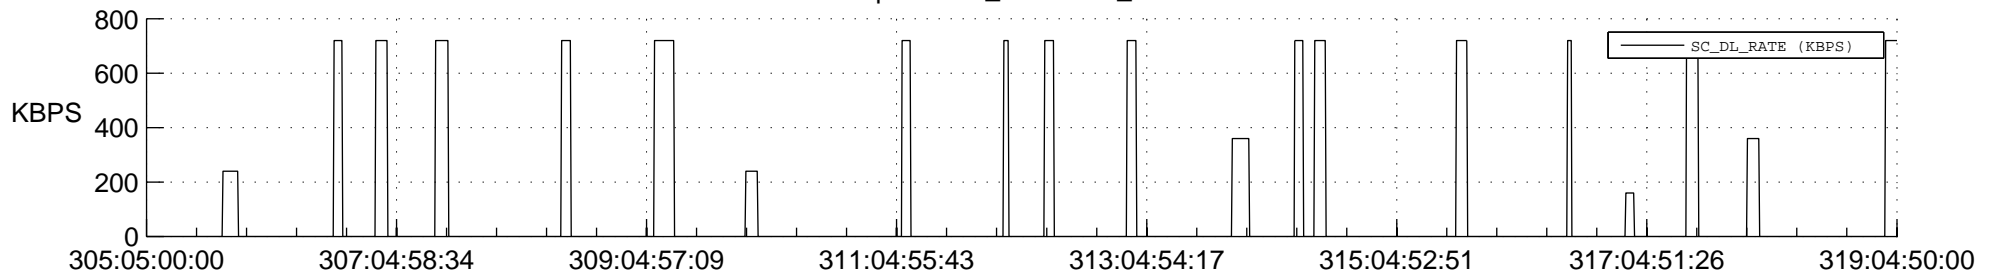

STEREO AHEAD SSR PCT Full Prediction

SWAVES_Percent_Full_Prediction

IMPACT_Percent_Full_Prediction

PLASTIC_Percent_Full_Prediction

Spacecraft_DownLink_Rate

Ground Time (2019:305:05:00:00.000 -2019:319:04:50:00.000)