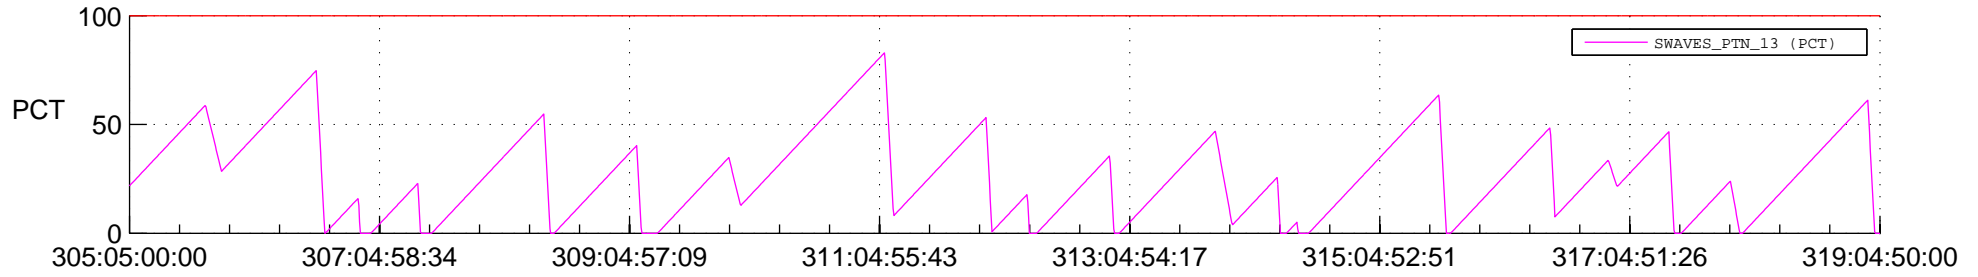

STEREO AHEAD SSR PCT Full Prediction

SWAVES_Percent_Full_Prediction

IMPACT_Percent_Full_Prediction

PLASTIC_Percent_Full_Prediction

Spacecraft_DownLink_Rate

Ground Time (2019:305:05:00:00.000 -2019:319:04:50:00.000)