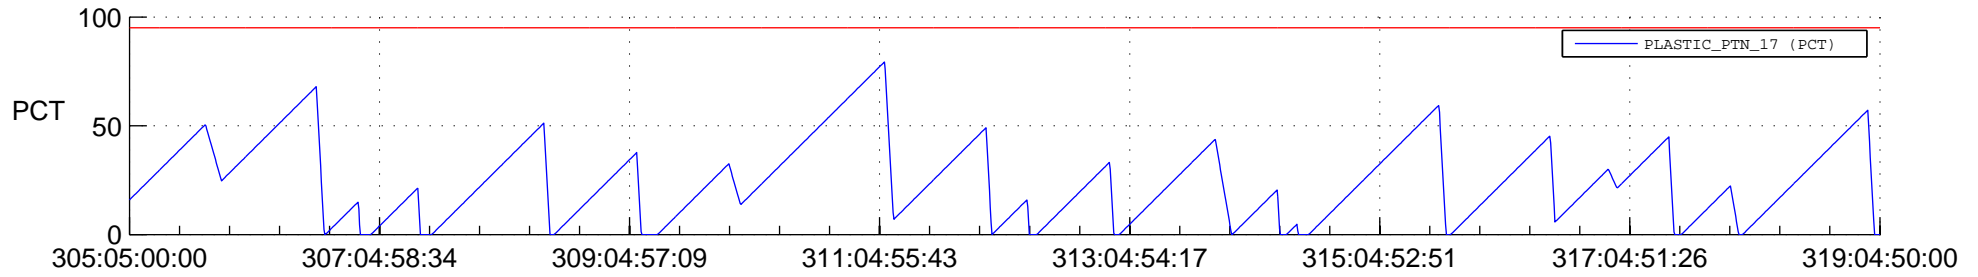

STEREO AHEAD SSR PCT Full Prediction

SWAVES_Percent_Full_Prediction

IMPACT_Percent_Full_Prediction

PLASTIC_Percent_Full_Prediction

Spacecraft_DownLink_Rate

Ground Time (2019:305:05:00:00.000 -2019:319:04:50:00.000)