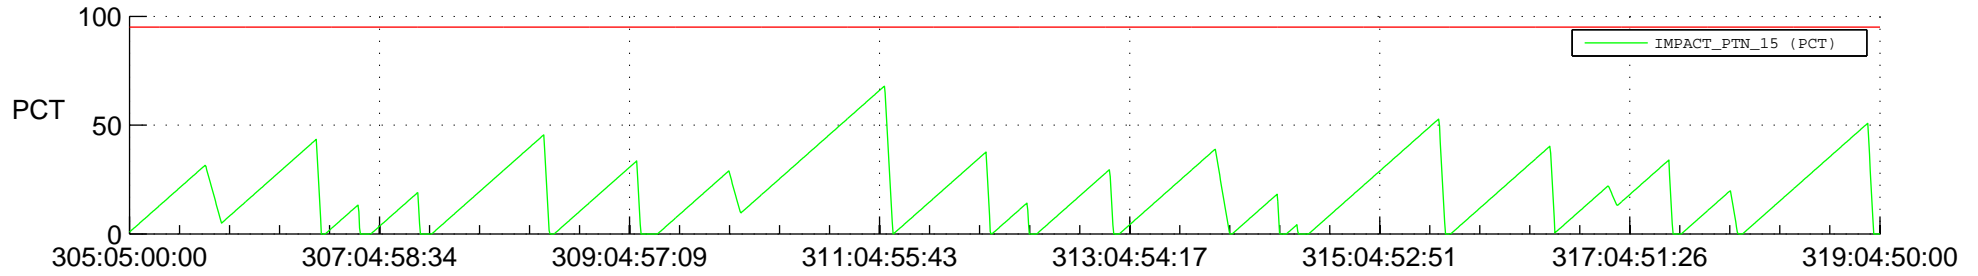

STEREO AHEAD SSR PCT Full Prediction

SWAVES_Percent_Full_Prediction

IMPACT_Percent_Full_Prediction

PLASTIC_Percent_Full_Prediction

Spacecraft_DownLink_Rate

Ground Time (2019:305:05:00:00.000 -2019:319:04:50:00.000)