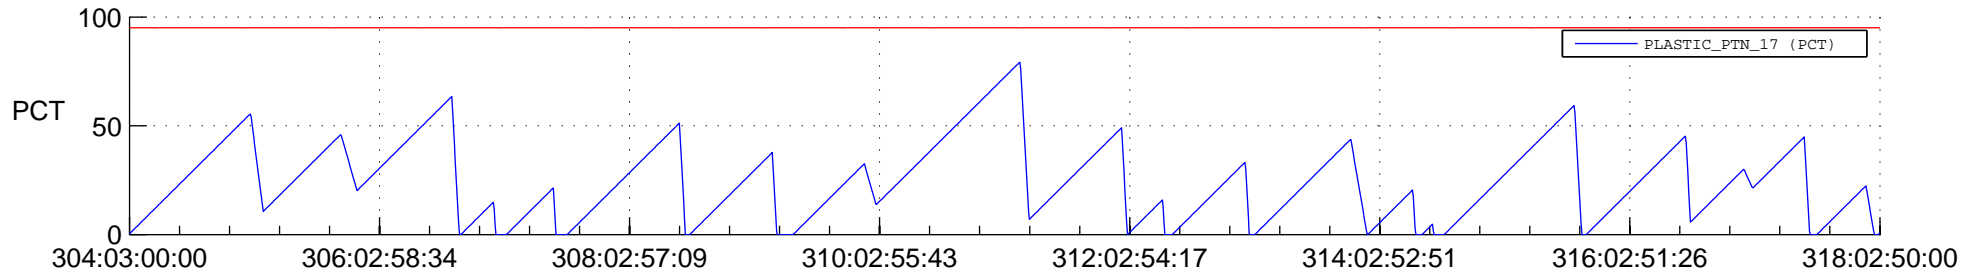

STEREO AHEAD SSR PCT Full Prediction

SWAVES_Percent_Full_Prediction

IMPACT_Percent_Full_Prediction

PLASTIC_Percent_Full_Prediction

Spacecraft_DownLink_Rate

Ground Time (2019:304:03:00:00.000 -2019:318:02:50:00.000)