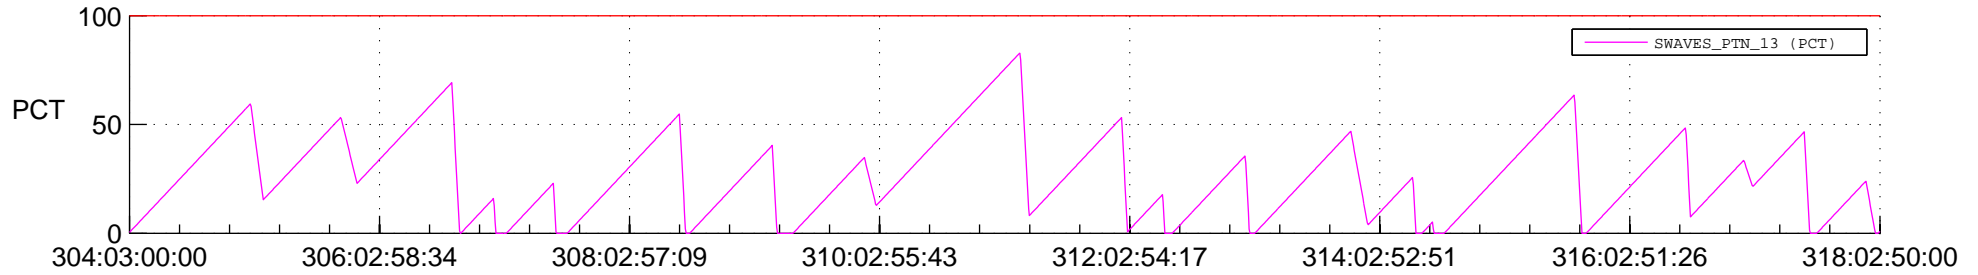

STEREO AHEAD SSR PCT Full Prediction

SWAVES_Percent_Full_Prediction

IMPACT_Percent_Full_Prediction

PLASTIC_Percent_Full_Prediction

Spacecraft_DownLink_Rate

Ground Time (2019:304:03:00:00.000 -2019:318:02:50:00.000)