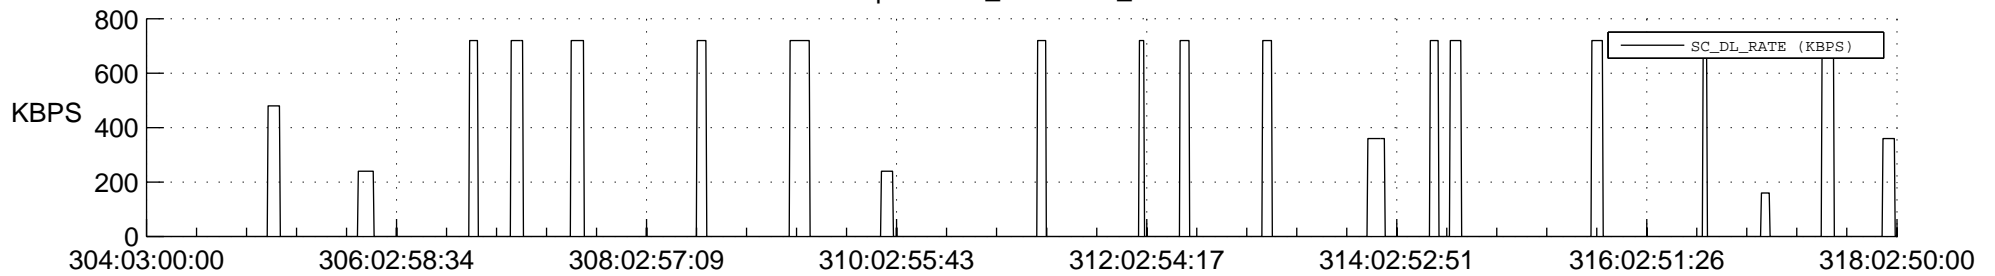

STEREO AHEAD SSR PCT Full Prediction

SWAVES_Percent_Full_Prediction

IMPACT_Percent_Full_Prediction

PLASTIC_Percent_Full_Prediction

Spacecraft_DownLink_Rate

Ground Time (2019:304:03:00:00.000 -2019:318:02:50:00.000)