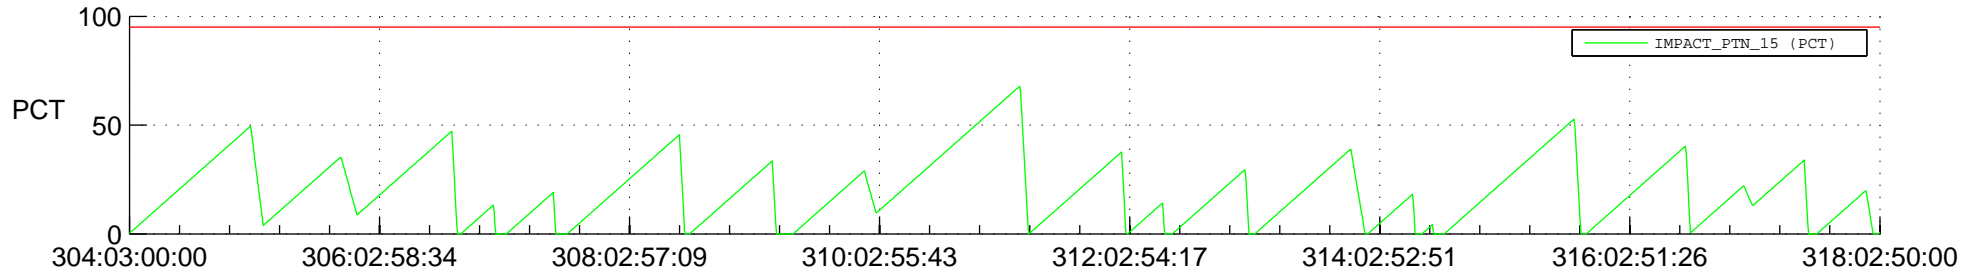

STEREO AHEAD SSR PCT Full Prediction

SWAVES_Percent_Full_Prediction

IMPACT_Percent_Full_Prediction

PLASTIC_Percent_Full_Prediction

Spacecraft_DownLink_Rate

Ground Time (2019:304:03:00:00.000 -2019:318:02:50:00.000)