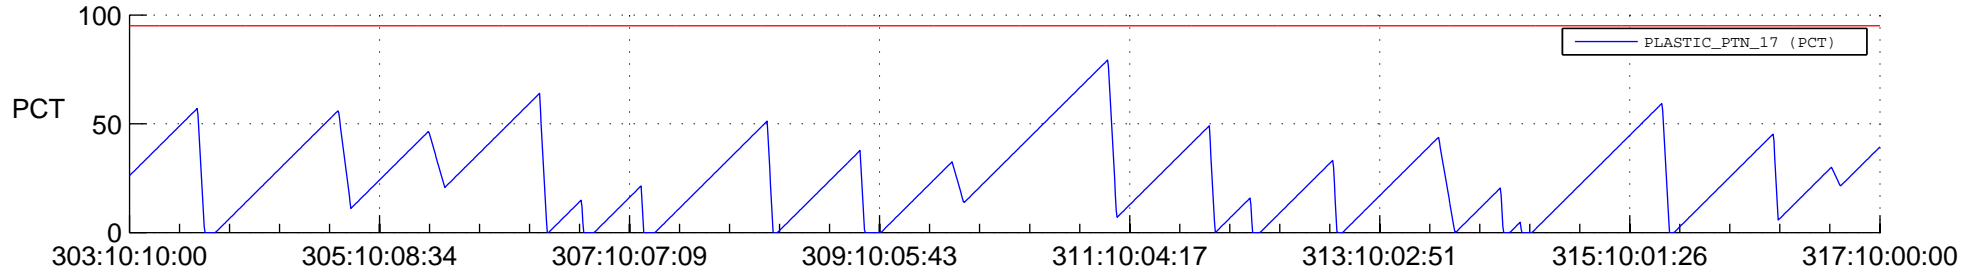

STEREO AHEAD SSR PCT Full Prediction

SWAVES_Percent_Full_Prediction

IMPACT_Percent_Full_Prediction

PLASTIC_Percent_Full_Prediction

Spacecraft_DownLink_Rate

Ground Time (2019:303:10:10:00.000 -2019:317:10:00:00.000)