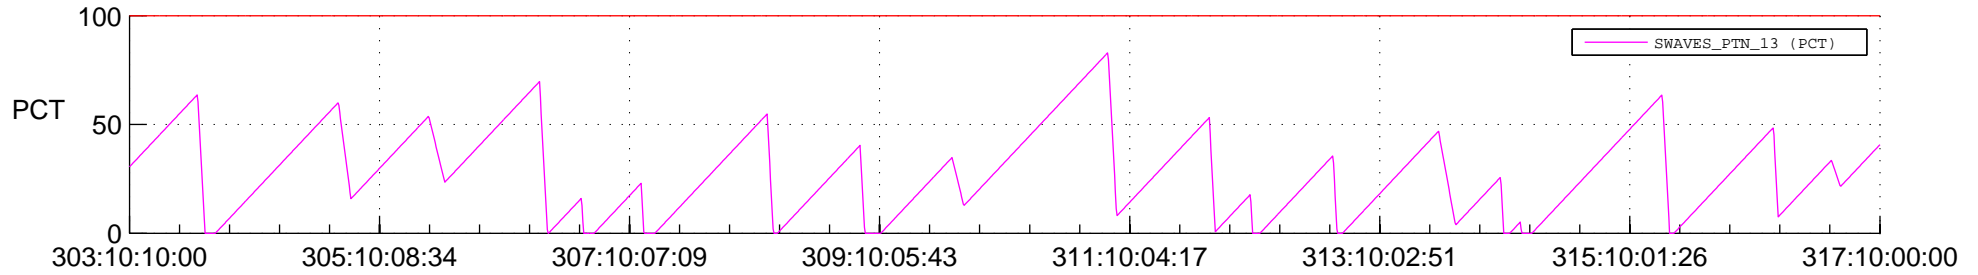

STEREO AHEAD SSR PCT Full Prediction

SWAVES_Percent_Full_Prediction

IMPACT_Percent_Full_Prediction

PLASTIC_Percent_Full_Prediction

Spacecraft_DownLink_Rate

Ground Time (2019:303:10:10:00.000 -2019:317:10:00:00.000)