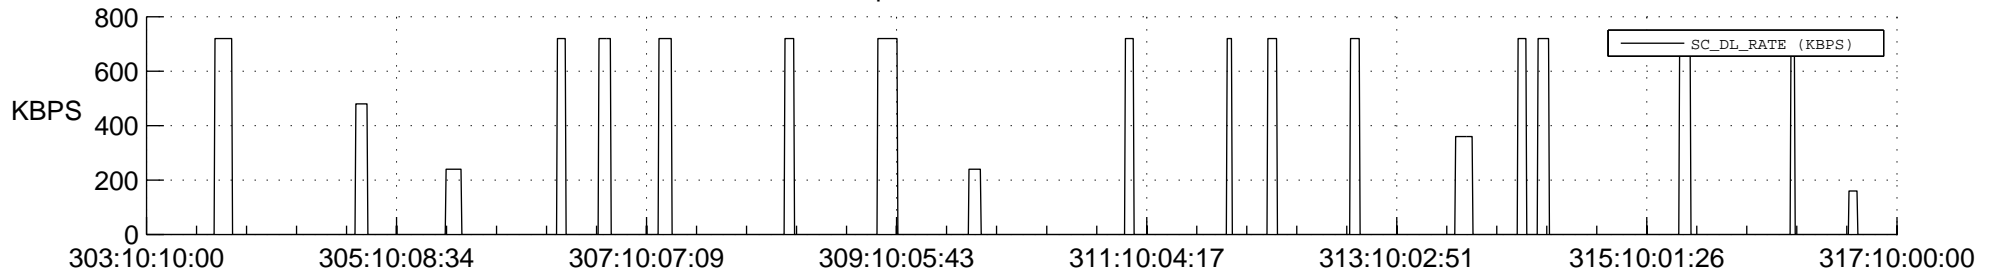

STEREO AHEAD SSR PCT Full Prediction

SWAVES_Percent_Full_Prediction

IMPACT_Percent_Full_Prediction

PLASTIC_Percent_Full_Prediction

Spacecraft_DownLink_Rate

Ground Time (2019:303:10:10:00.000 -2019:317:10:00:00.000)