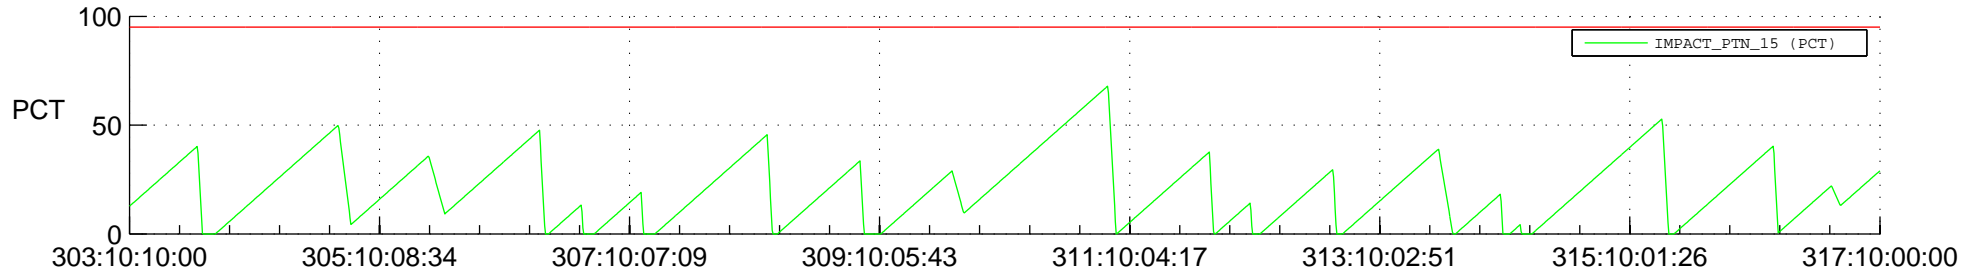

STEREO AHEAD SSR PCT Full Prediction

SWAVES_Percent_Full_Prediction

IMPACT_Percent_Full_Prediction

PLASTIC_Percent_Full_Prediction

Spacecraft_DownLink_Rate

Ground Time (2019:303:10:10:00.000 -2019:317:10:00:00.000)