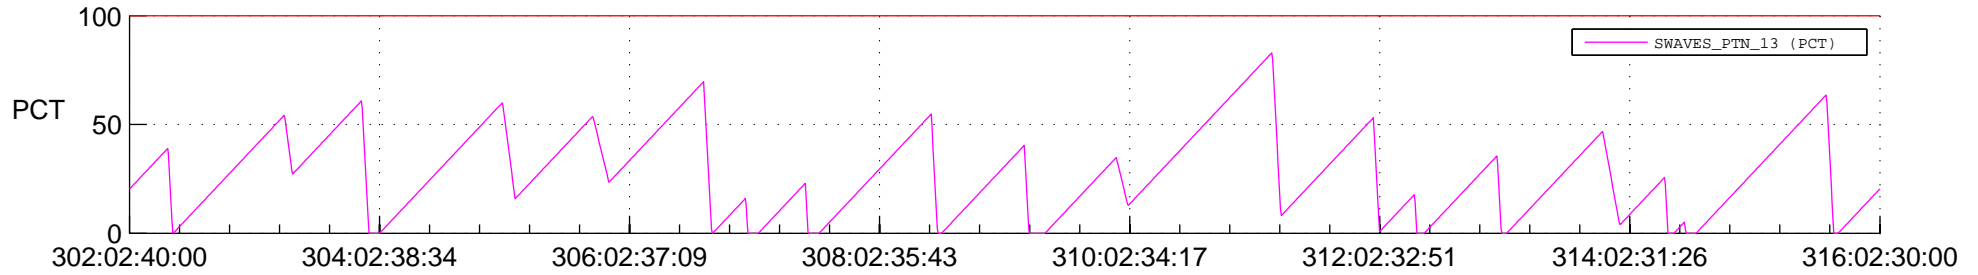

STEREO AHEAD SSR PCT Full Prediction

SWAVES_Percent_Full_Prediction

IMPACT_Percent_Full_Prediction

PLASTIC_Percent_Full_Prediction

Spacecraft_DownLink_Rate

Ground Time (2019:302:02:40:00.000 -2019:316:02:30:00.000)