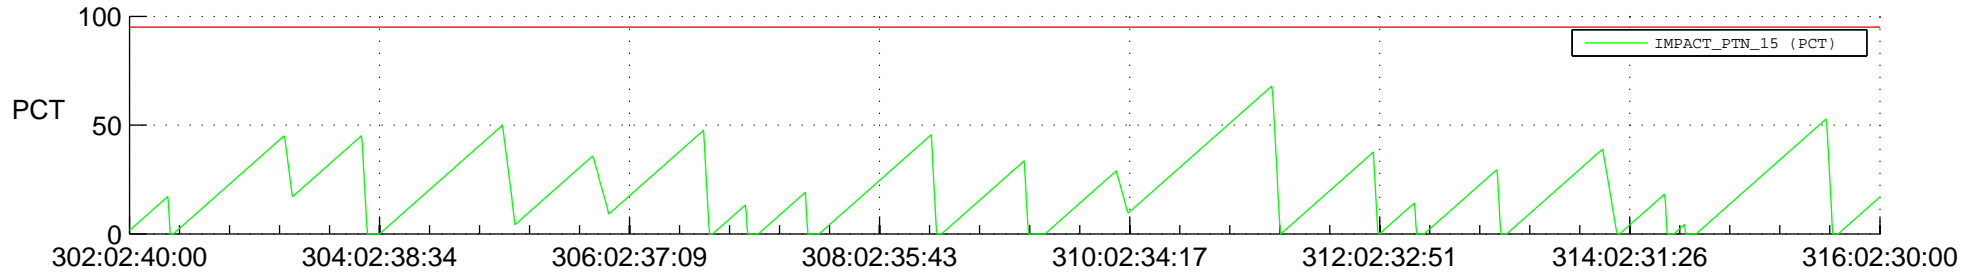

STEREO AHEAD SSR PCT Full Prediction

SWAVES_Percent_Full_Prediction

IMPACT_Percent_Full_Prediction

PLASTIC_Percent_Full_Prediction

Spacecraft_DownLink_Rate

Ground Time (2019:302:02:40:00.000 -2019:316:02:30:00.000)