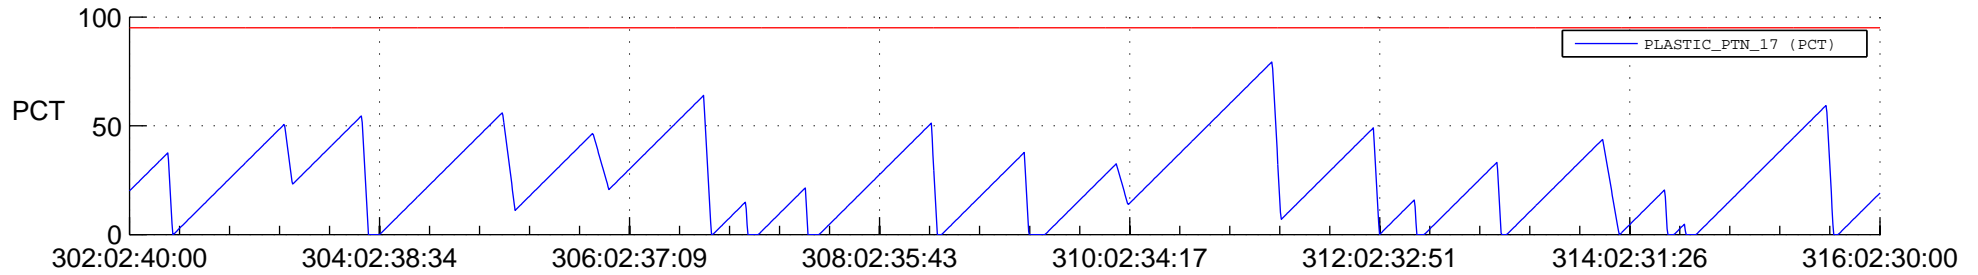

STEREO AHEAD SSR PCT Full Prediction

SWAVES_Percent_Full_Prediction

IMPACT_Percent_Full_Prediction

PLASTIC_Percent_Full_Prediction

Spacecraft_DownLink_Rate

Ground Time (2019:302:02:40:00.000 -2019:316:02:30:00.000)