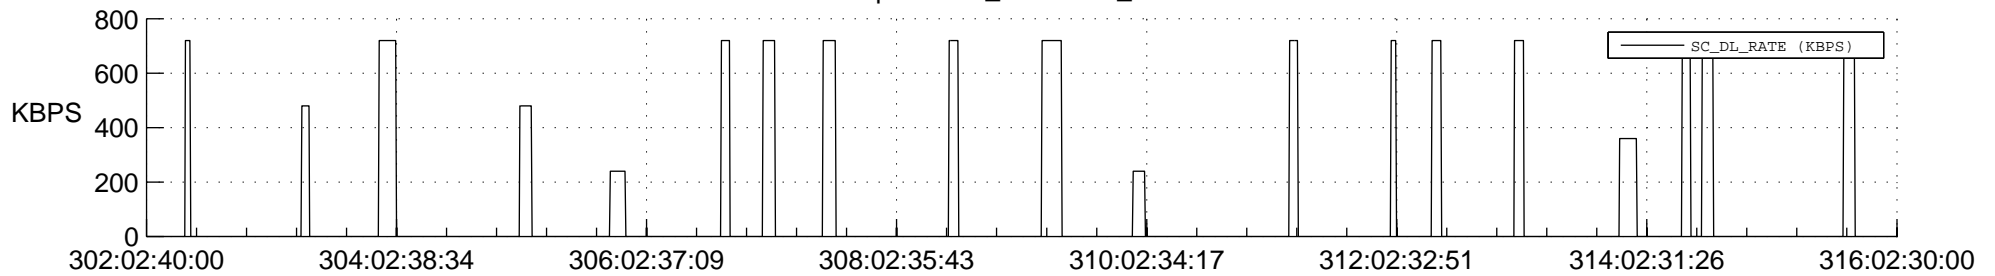

STEREO AHEAD SSR PCT Full Prediction

SWAVES_Percent_Full_Prediction

IMPACT_Percent_Full_Prediction

PLASTIC_Percent_Full_Prediction

Spacecraft_DownLink_Rate

Ground Time (2019:302:02:40:00.000 -2019:316:02:30:00.000)