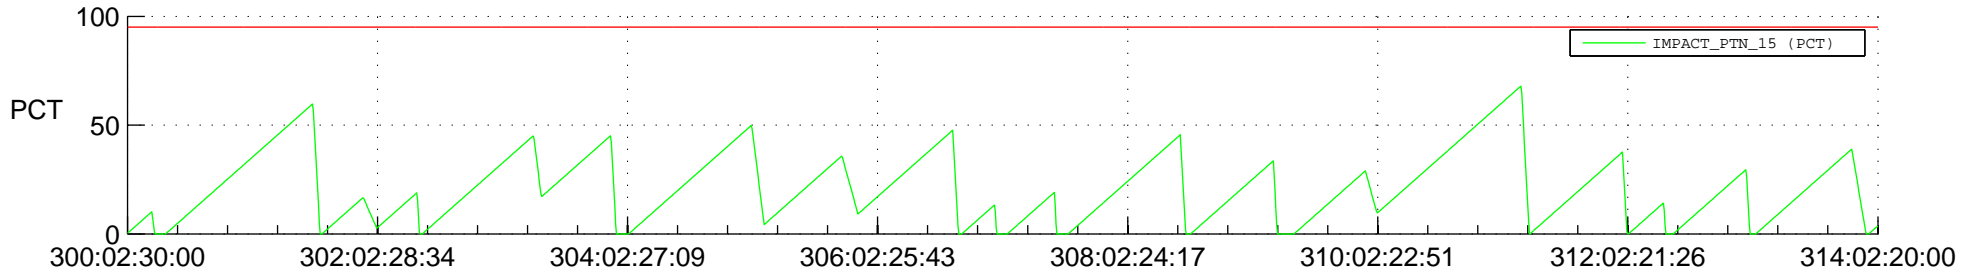

IMPACT_Percent_Full_Prediction