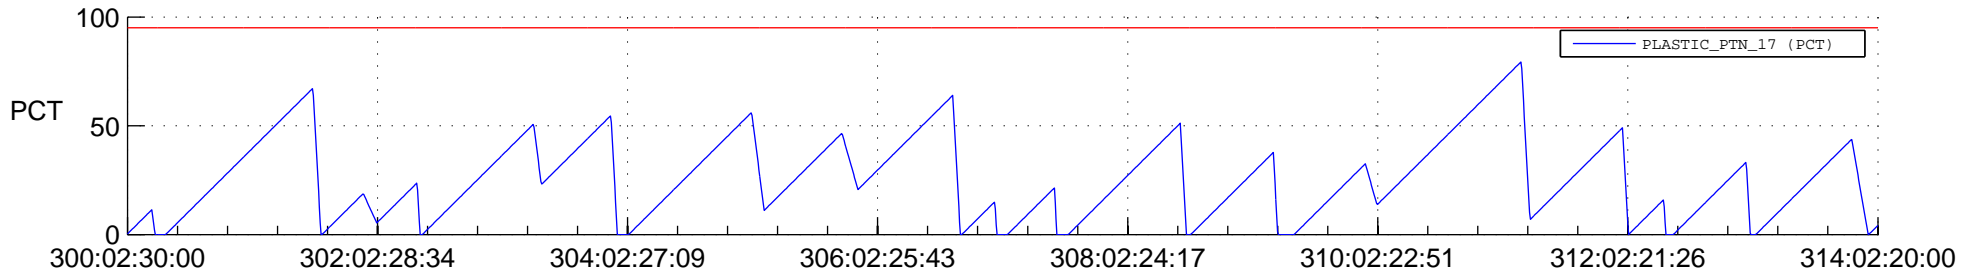

# STEREO AHEAD SSR PCT Full Prediction

## SWAVES\_Percent\_Full\_Prediction

## Spacecraft\_DownLink\_Rate

Ground Time (2019:300:02:30:00.000 -2019:314:02:20:00.000)