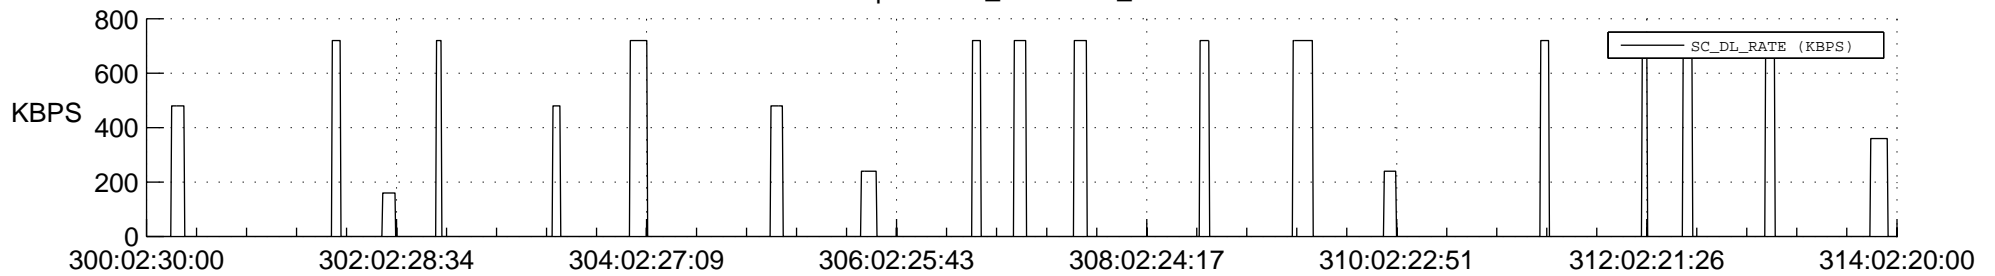

## Spacecraft\_DownLink\_Rate

Ground Time (2019:300:02:30:00.000 -2019:314:02:20:00.000)