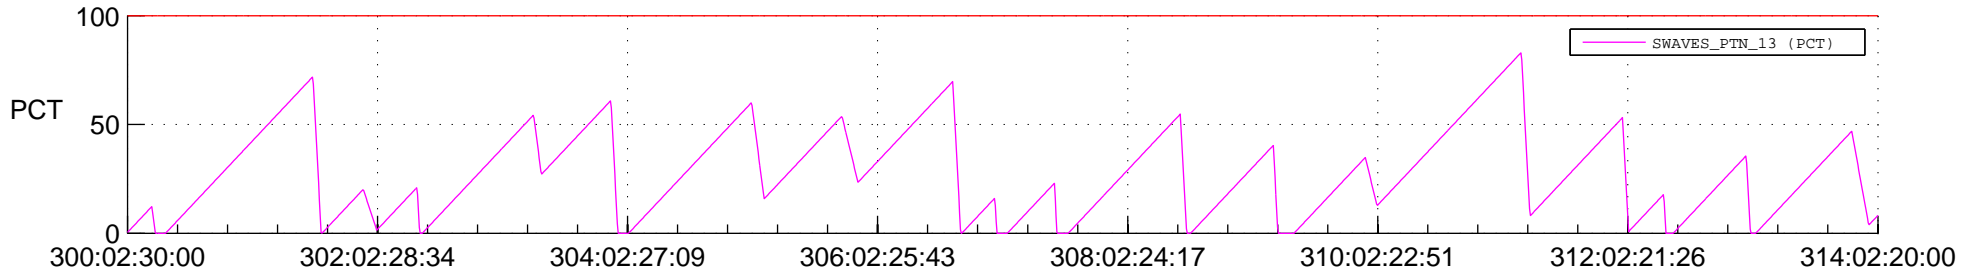

## SWAVES\_Percent\_Full\_Prediction

## Spacecraft\_DownLink\_Rate

Ground Time (2019:300:02:30:00.000 -2019:314:02:20:00.000)