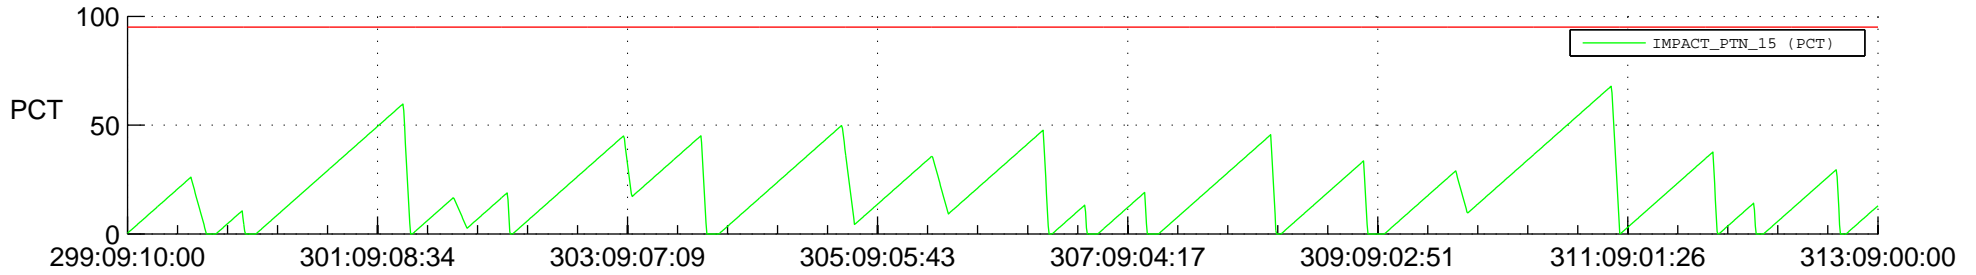

STEREO AHEAD SSR PCT Full Prediction

SWAVES_Percent_Full_Prediction

IMPACT_Percent_Full_Prediction

PLASTIC_Percent_Full_Prediction

Spacecraft_DownLink_Rate

Ground Time (2019:299:09:10:00.000 -2019:313:09:00:00.000)