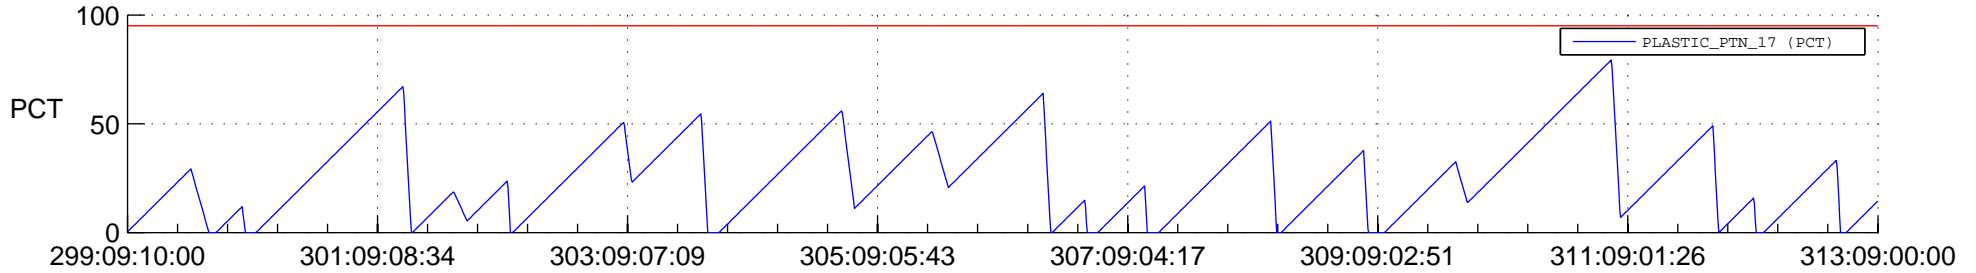

STEREO AHEAD SSR PCT Full Prediction

SWAVES_Percent_Full_Prediction

IMPACT_Percent_Full_Prediction

PLASTIC_Percent_Full_Prediction

Spacecraft_DownLink_Rate

Ground Time (2019:299:09:10:00.000 -2019:313:09:00:00.000)