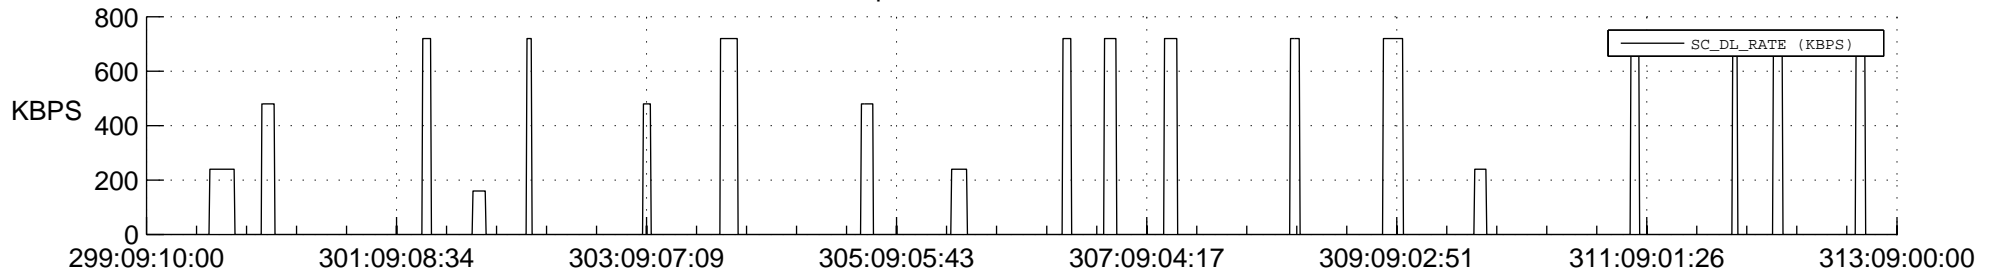

STEREO AHEAD SSR PCT Full Prediction

SWAVES_Percent_Full_Prediction

IMPACT_Percent_Full_Prediction

PLASTIC_Percent_Full_Prediction

Spacecraft_DownLink_Rate

Ground Time (2019:299:09:10:00.000 -2019:313:09:00:00.000)