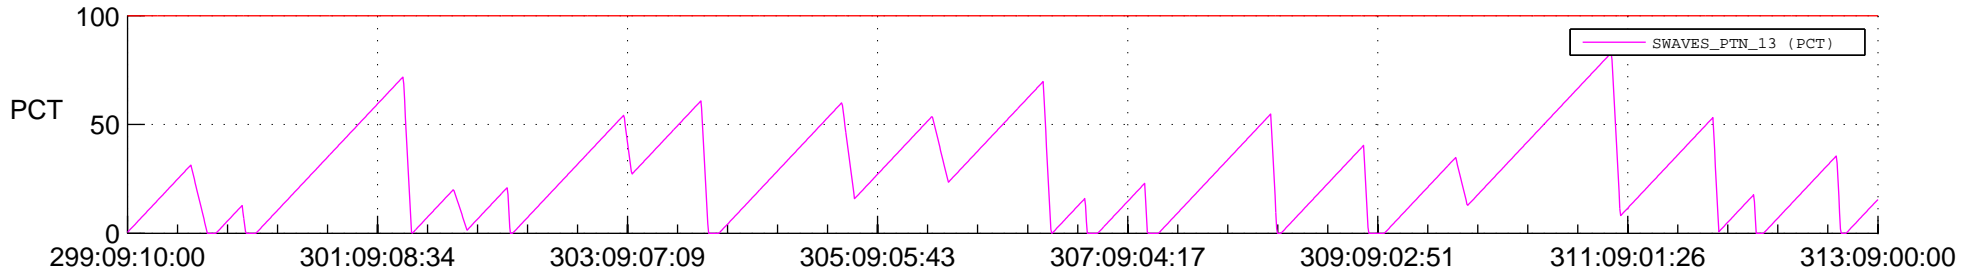

STEREO AHEAD SSR PCT Full Prediction

SWAVES_Percent_Full_Prediction

IMPACT_Percent_Full_Prediction

PLASTIC_Percent_Full_Prediction

Spacecraft_DownLink_Rate

Ground Time (2019:299:09:10:00.000 -2019:313:09:00:00.000)