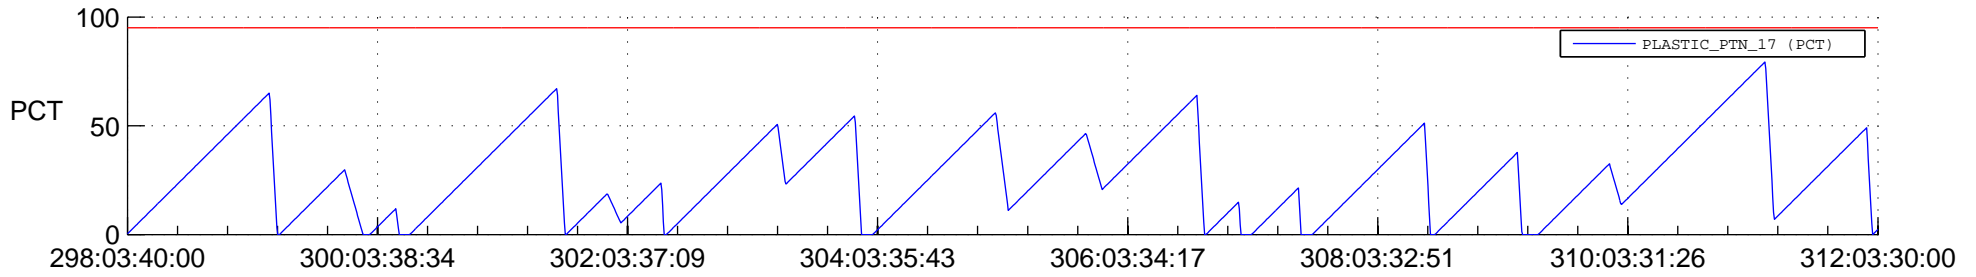

# STEREO AHEAD SSR PCT Full Prediction

## SWAVES\_Percent\_Full\_Prediction

## Spacecraft\_DownLink\_Rate

Ground Time (2019:298:03:40:00.000 -2019:312:03:30:00.000)