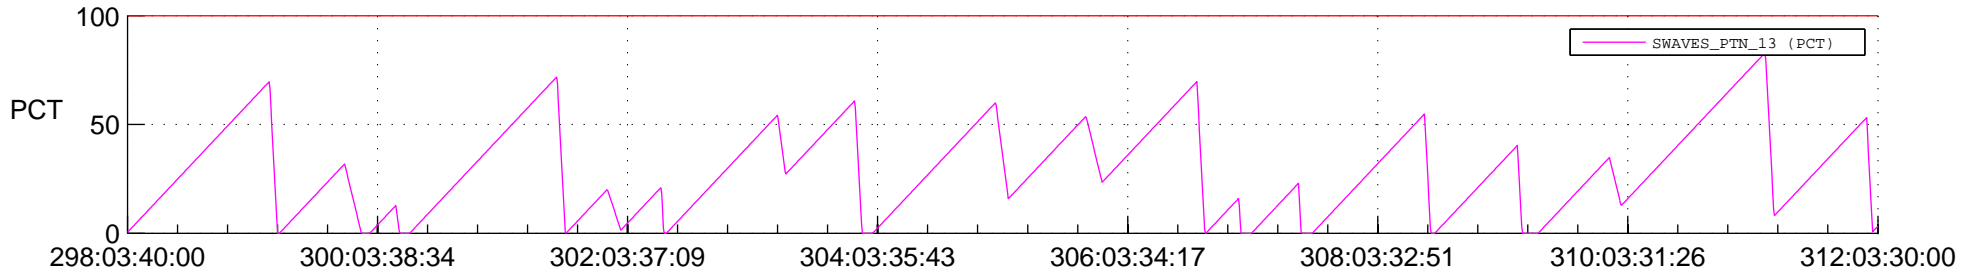

## SWAVES\_Percent\_Full\_Prediction

## Spacecraft\_DownLink\_Rate

Ground Time (2019:298:03:40:00.000 -2019:312:03:30:00.000)