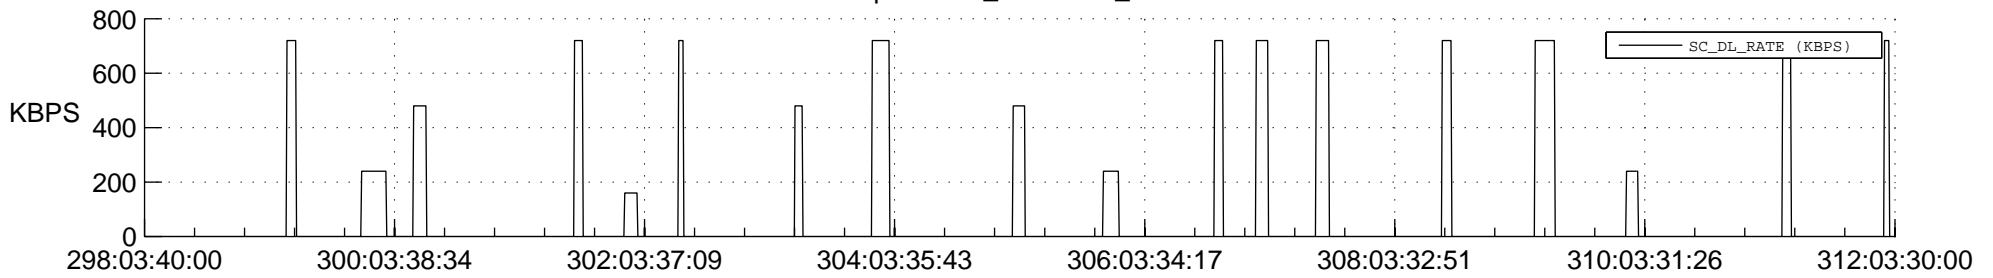

## Spacecraft\_DownLink\_Rate

Ground Time (2019:298:03:40:00.000 -2019:312:03:30:00.000)