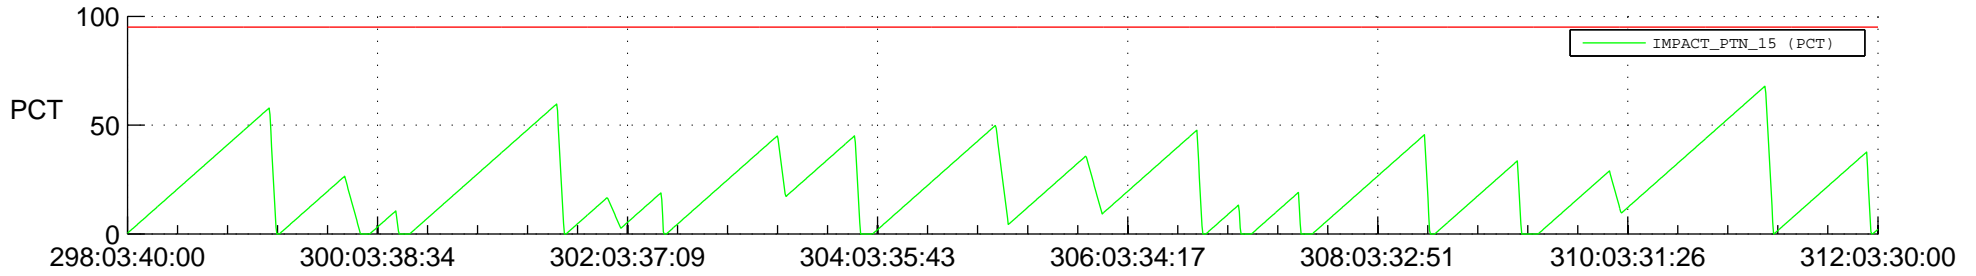

IMPACT_Percent_Full_Prediction