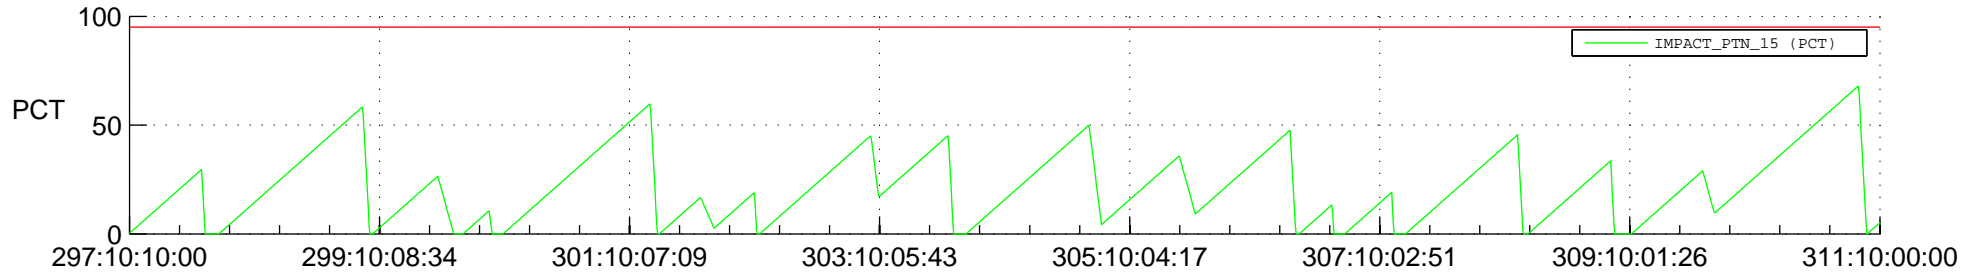

IMPACT_Percent_Full_Prediction