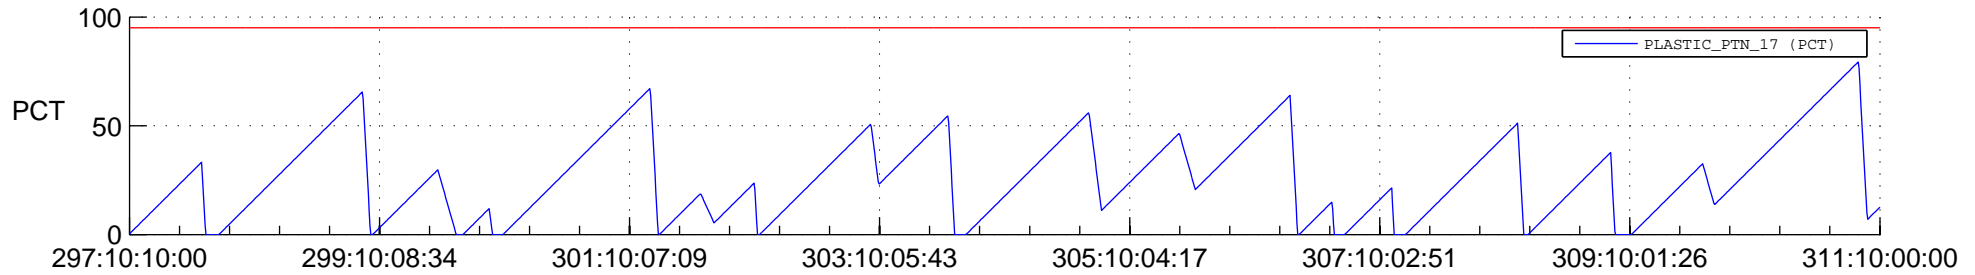

PLASTIC_Percent_Full_Prediction