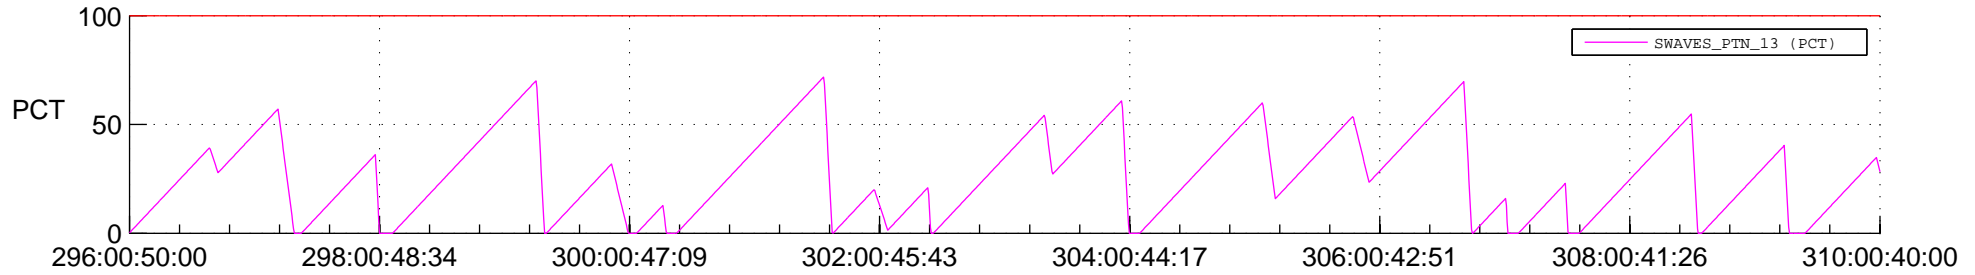

STEREO AHEAD SSR PCT Full Prediction

SWAVES_Percent_Full_Prediction

IMPACT_Percent_Full_Prediction

PLASTIC_Percent_Full_Prediction

Spacecraft_DownLink_Rate

Ground Time (2019:296:00:50:00.000 -2019:310:00:40:00.000)