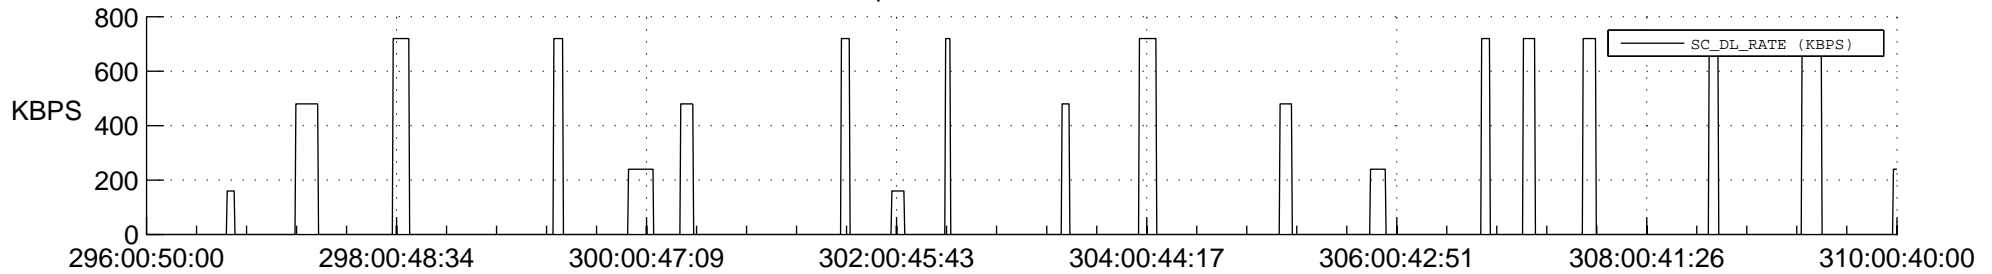

STEREO AHEAD SSR PCT Full Prediction

SWAVES_Percent_Full_Prediction

IMPACT_Percent_Full_Prediction

PLASTIC_Percent_Full_Prediction

Spacecraft_DownLink_Rate

Ground Time (2019:296:00:50:00.000 -2019:310:00:40:00.000)