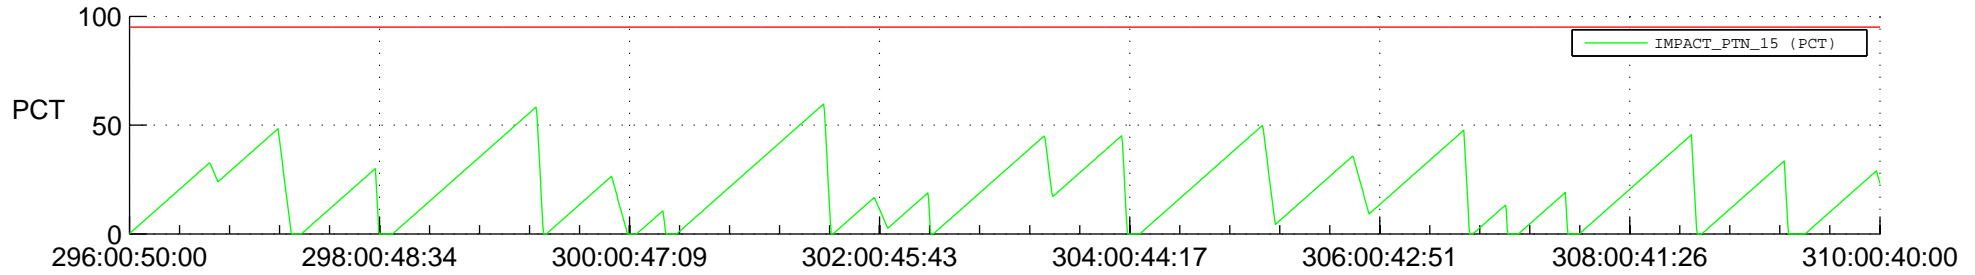

STEREO AHEAD SSR PCT Full Prediction

SWAVES_Percent_Full_Prediction

IMPACT_Percent_Full_Prediction

PLASTIC_Percent_Full_Prediction

Spacecraft_DownLink_Rate

Ground Time (2019:296:00:50:00.000 -2019:310:00:40:00.000)