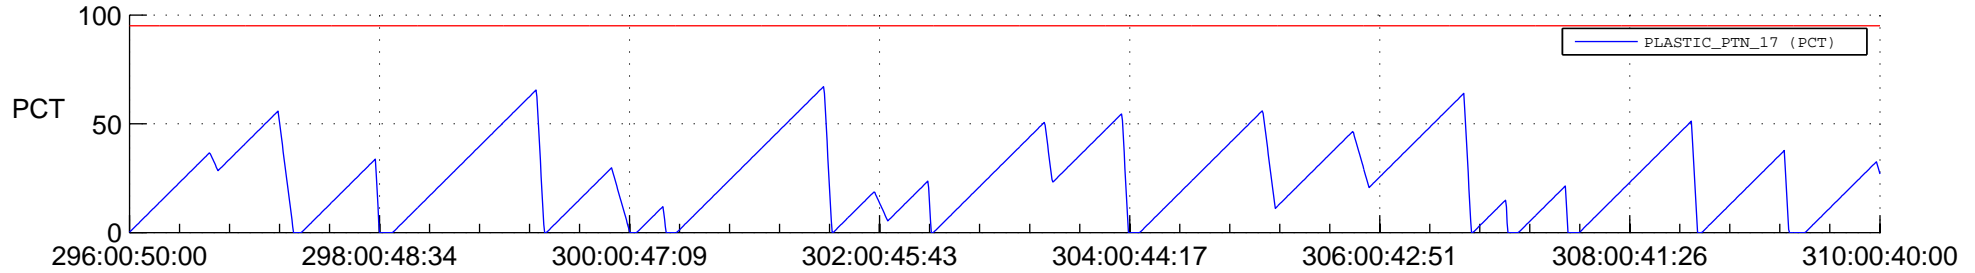

STEREO AHEAD SSR PCT Full Prediction

SWAVES_Percent_Full_Prediction

IMPACT_Percent_Full_Prediction

PLASTIC_Percent_Full_Prediction

Spacecraft_DownLink_Rate

Ground Time (2019:296:00:50:00.000 -2019:310:00:40:00.000)