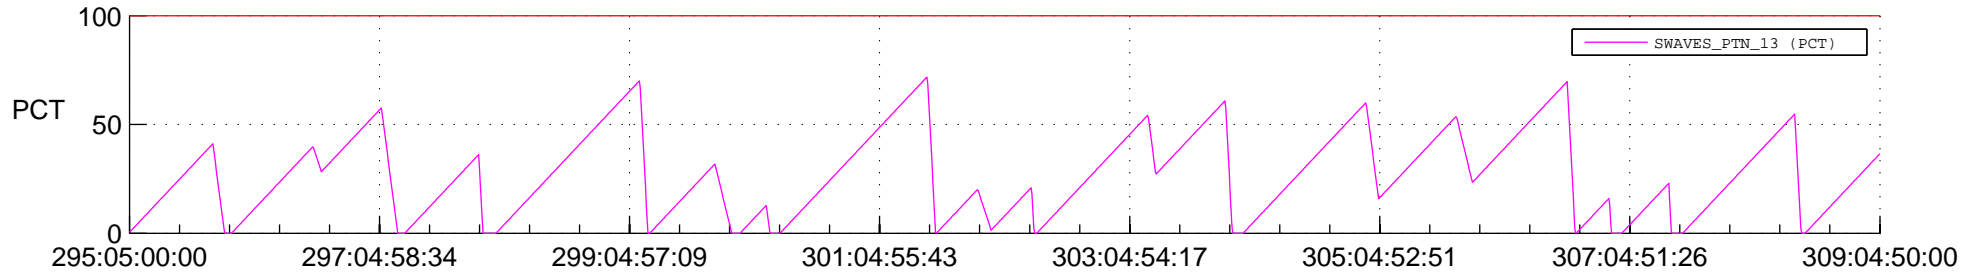

## SWAVES\_Percent\_Full\_Prediction

## Spacecraft\_DownLink\_Rate

Ground Time (2019:295:05:00:00.000 -2019:309:04:50:00.000)