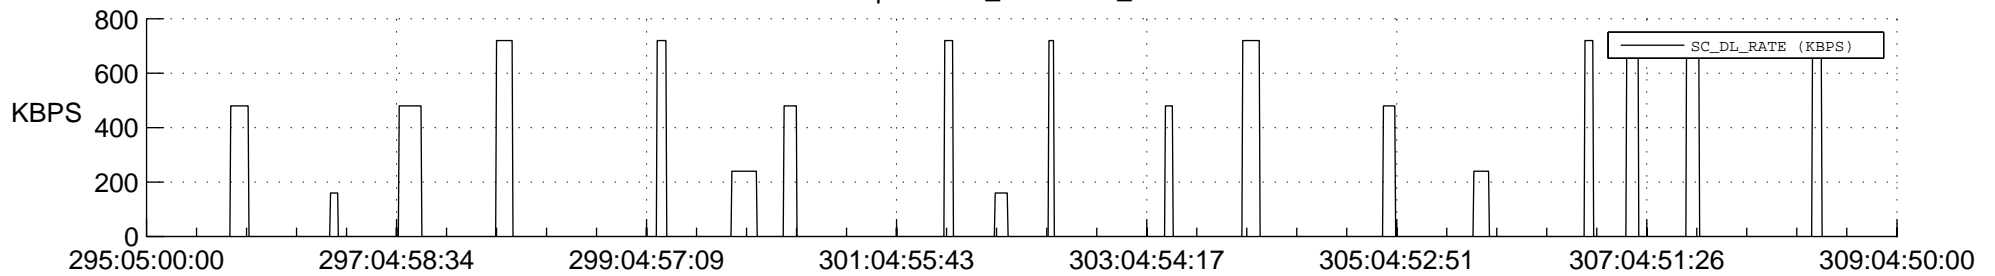

## Spacecraft\_DownLink\_Rate

Ground Time (2019:295:05:00:00.000 -2019:309:04:50:00.000)