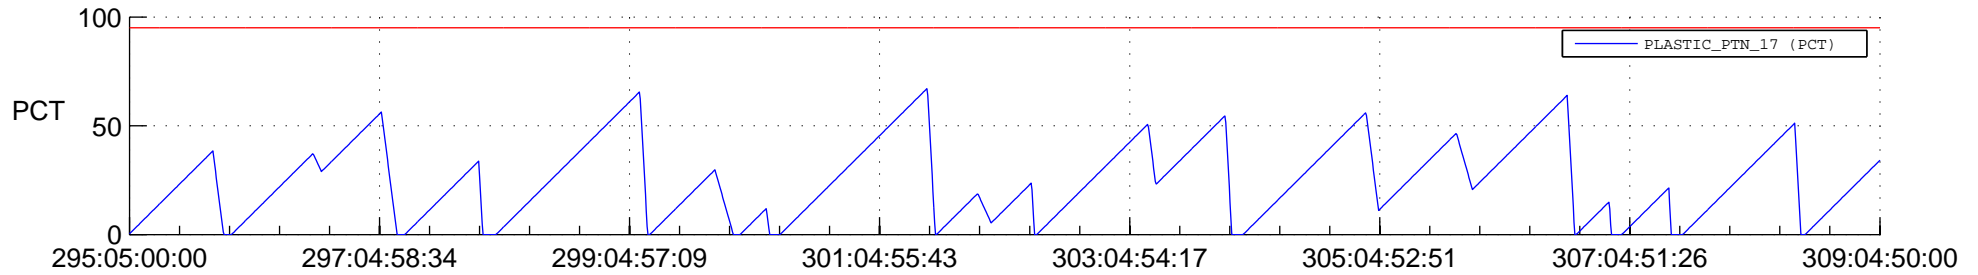

# STEREO AHEAD SSR PCT Full Prediction

## SWAVES\_Percent\_Full\_Prediction

## Spacecraft\_DownLink\_Rate

Ground Time (2019:295:05:00:00.000 -2019:309:04:50:00.000)