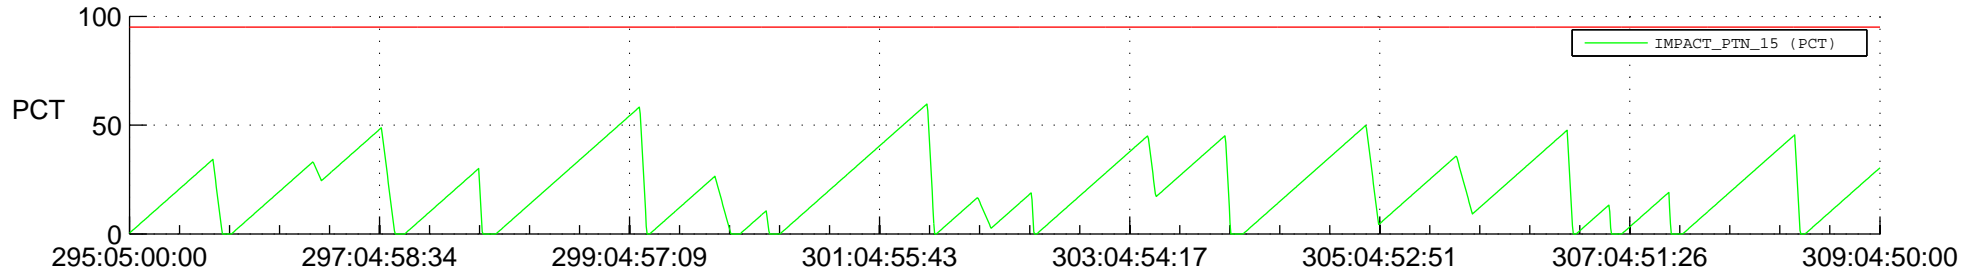

IMPACT_Percent_Full_Prediction