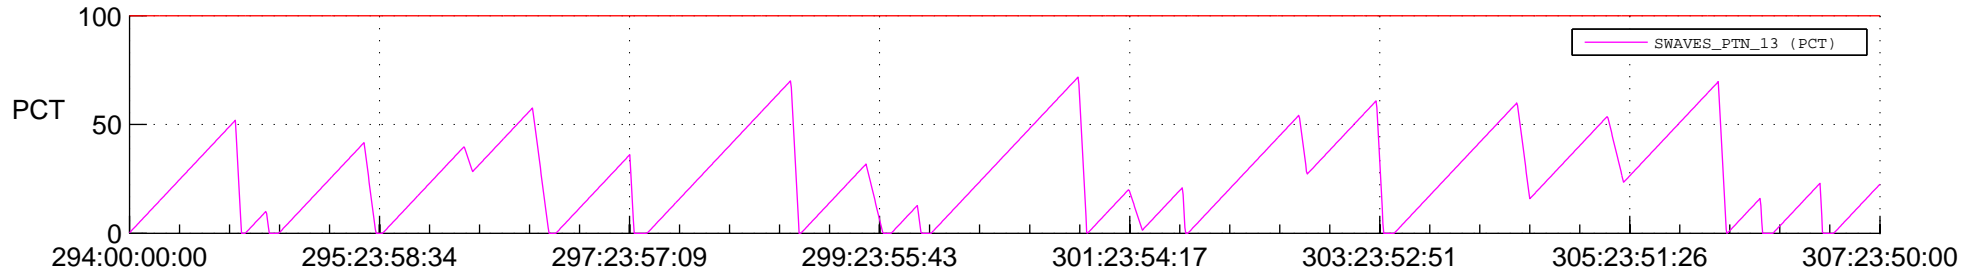

STEREO AHEAD SSR PCT Full Prediction

SWAVES_Percent_Full_Prediction

IMPACT_Percent_Full_Prediction

PLASTIC_Percent_Full_Prediction

Spacecraft_DownLink_Rate

Ground Time (2019:294:00:00:00.000 -2019:307:23:50:00.000)