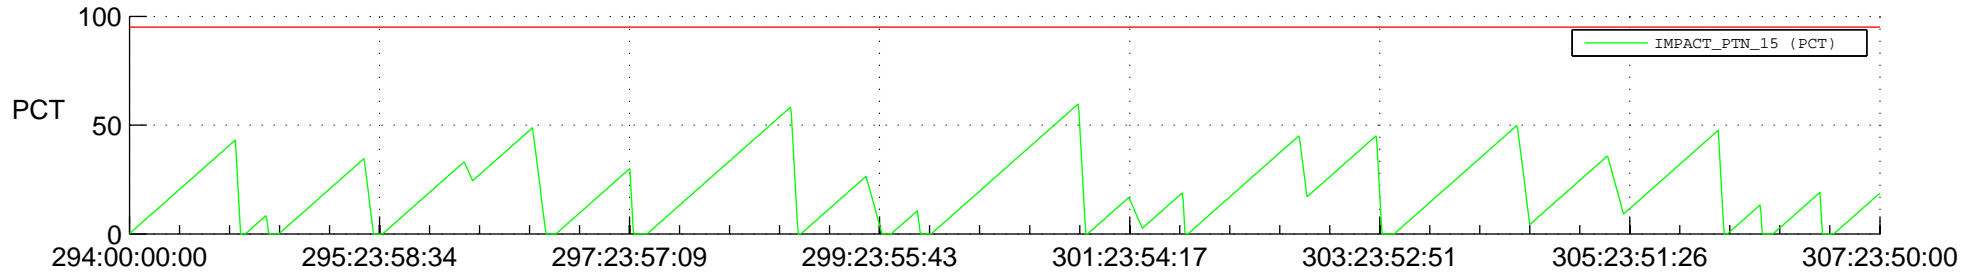

STEREO AHEAD SSR PCT Full Prediction

SWAVES_Percent_Full_Prediction

IMPACT_Percent_Full_Prediction

PLASTIC_Percent_Full_Prediction

Spacecraft_DownLink_Rate

Ground Time (2019:294:00:00:00.000 -2019:307:23:50:00.000)