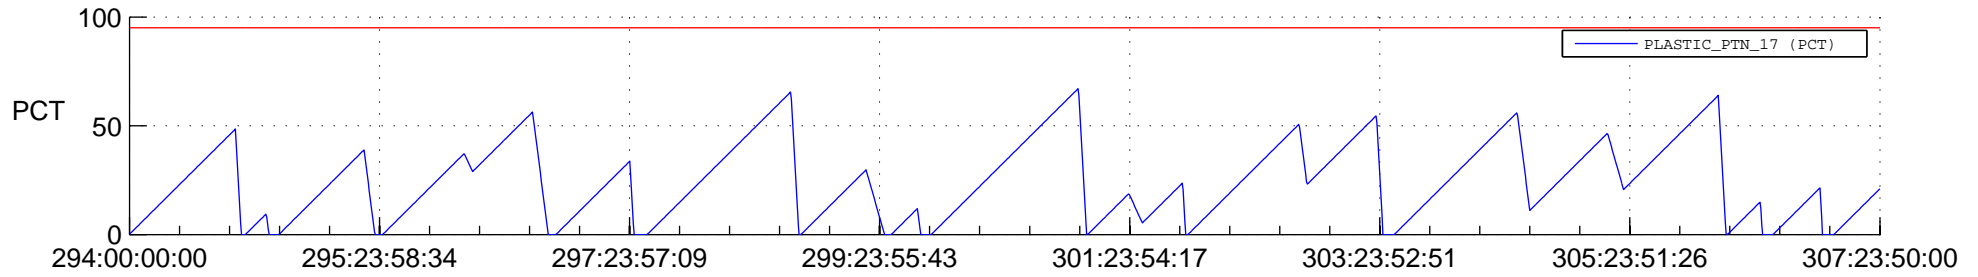

STEREO AHEAD SSR PCT Full Prediction

SWAVES_Percent_Full_Prediction

IMPACT_Percent_Full_Prediction

PLASTIC_Percent_Full_Prediction

Spacecraft_DownLink_Rate

Ground Time (2019:294:00:00:00.000 -2019:307:23:50:00.000)