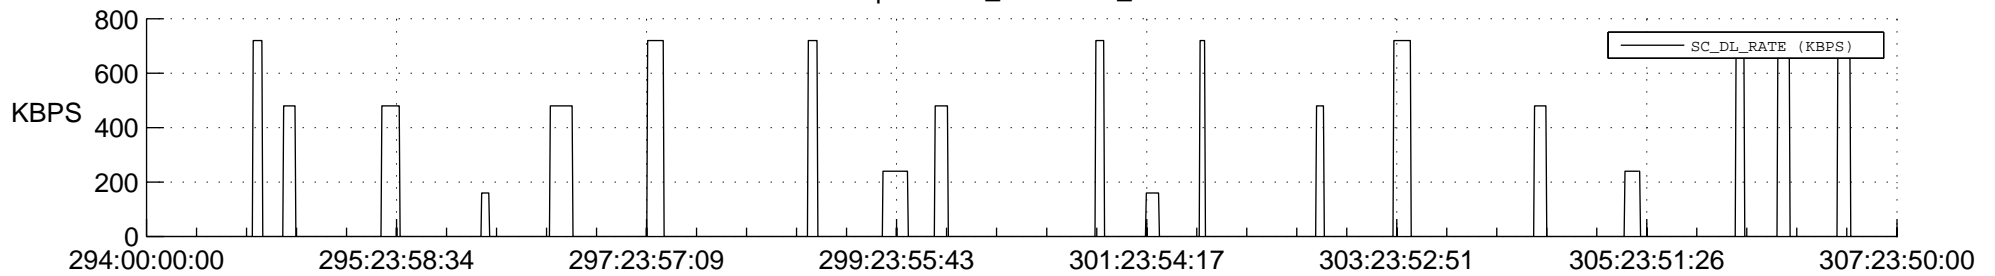

STEREO AHEAD SSR PCT Full Prediction

SWAVES_Percent_Full_Prediction

IMPACT_Percent_Full_Prediction

PLASTIC_Percent_Full_Prediction

Spacecraft_DownLink_Rate

Ground Time (2019:294:00:00:00.000 -2019:307:23:50:00.000)