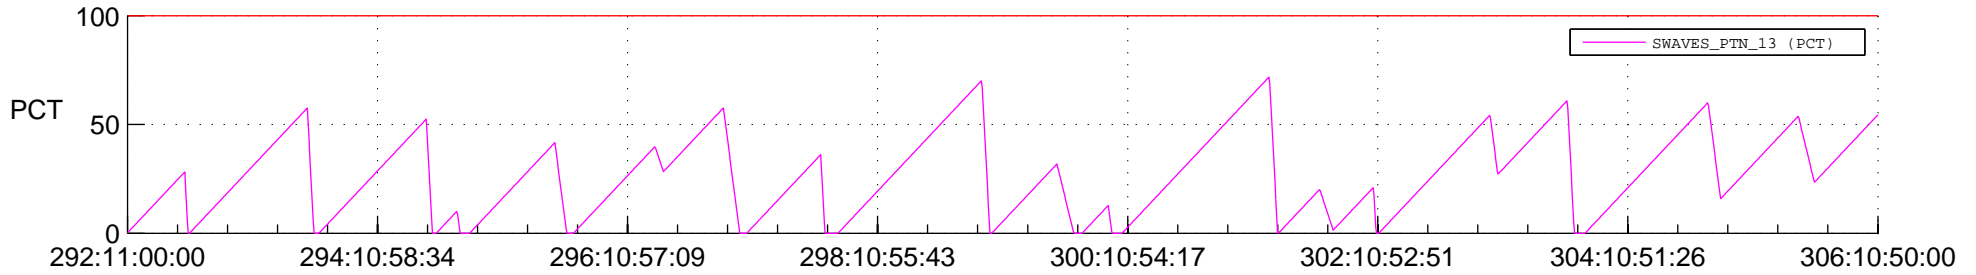

## SWAVES\_Percent\_Full\_Prediction

## Spacecraft\_DownLink\_Rate

Ground Time (2019:292:11:00:00.000 -2019:306:10:50:00.000)