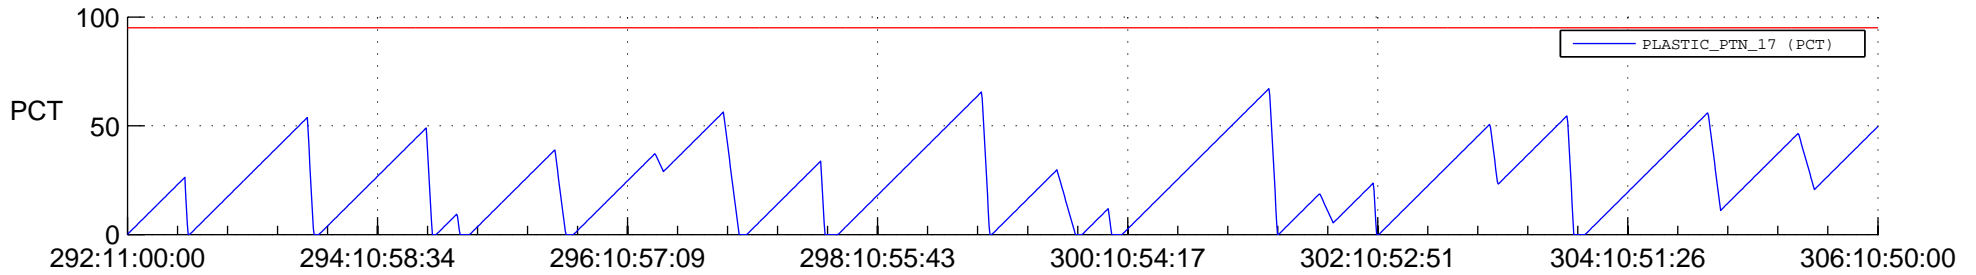

# STEREO AHEAD SSR PCT Full Prediction

## SWAVES\_Percent\_Full\_Prediction

## Spacecraft\_DownLink\_Rate

Ground Time (2019:292:11:00:00.000 -2019:306:10:50:00.000)