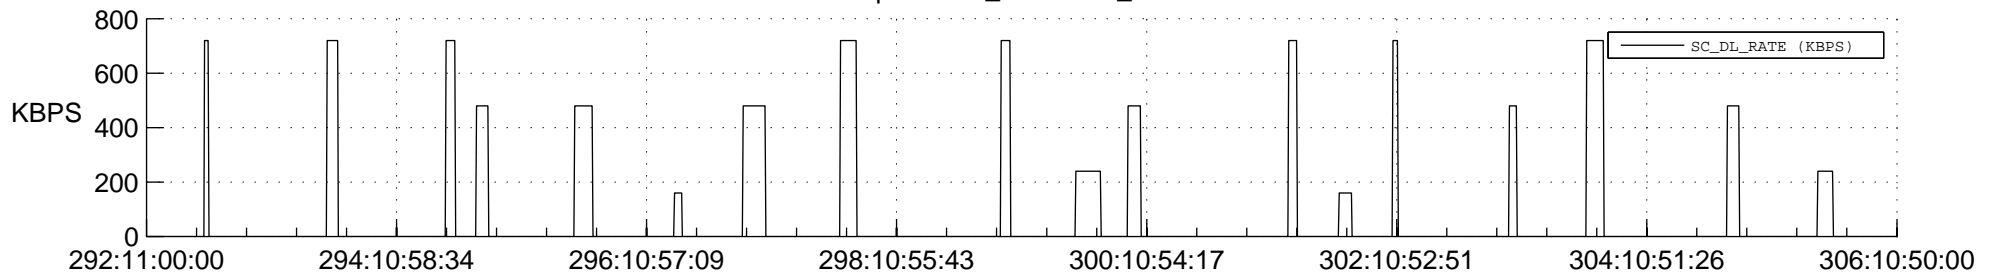

## Spacecraft\_DownLink\_Rate

Ground Time (2019:292:11:00:00.000 -2019:306:10:50:00.000)