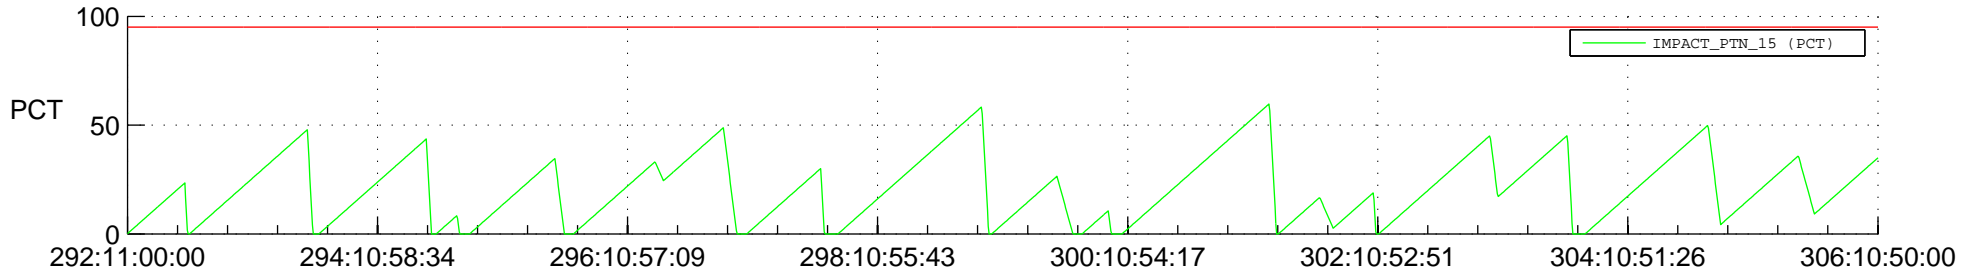

IMPACT_Percent_Full_Prediction