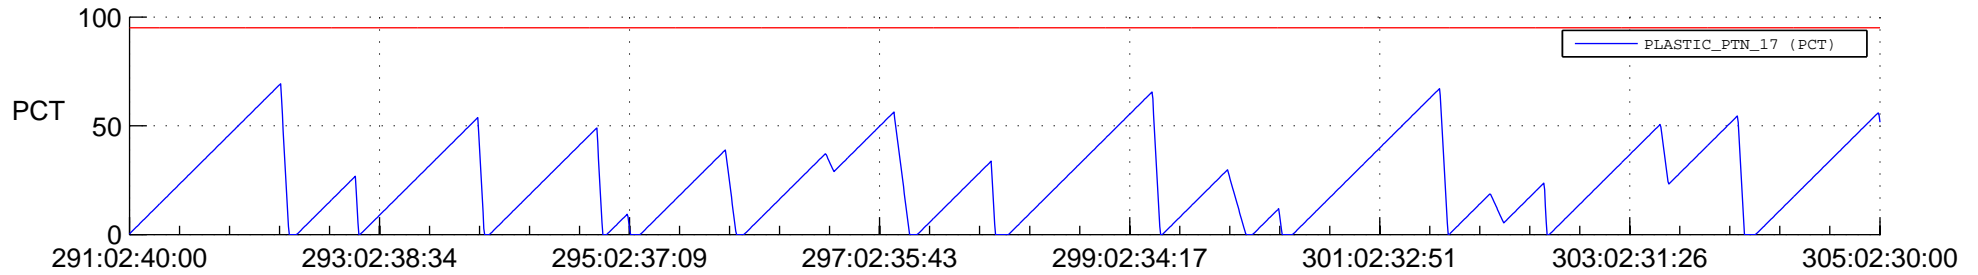

STEREO AHEAD SSR PCT Full Prediction

SWAVES_Percent_Full_Prediction

IMPACT_Percent_Full_Prediction

PLASTIC_Percent_Full_Prediction

Spacecraft_DownLink_Rate

Ground Time (2019:291:02:40:00.000 -2019:305:02:30:00.000)