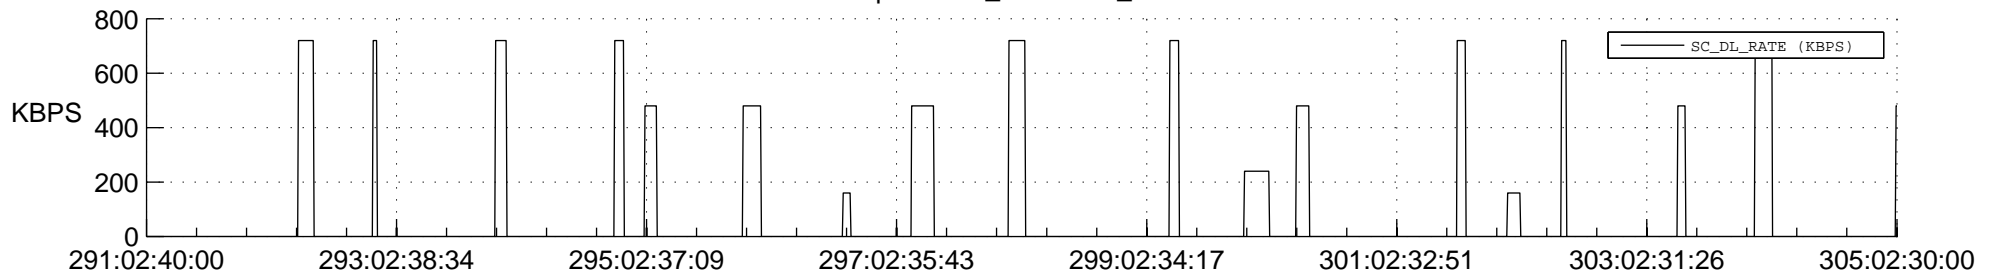

STEREO AHEAD SSR PCT Full Prediction

SWAVES_Percent_Full_Prediction

IMPACT_Percent_Full_Prediction

PLASTIC_Percent_Full_Prediction

Spacecraft_DownLink_Rate

Ground Time (2019:291:02:40:00.000 -2019:305:02:30:00.000)