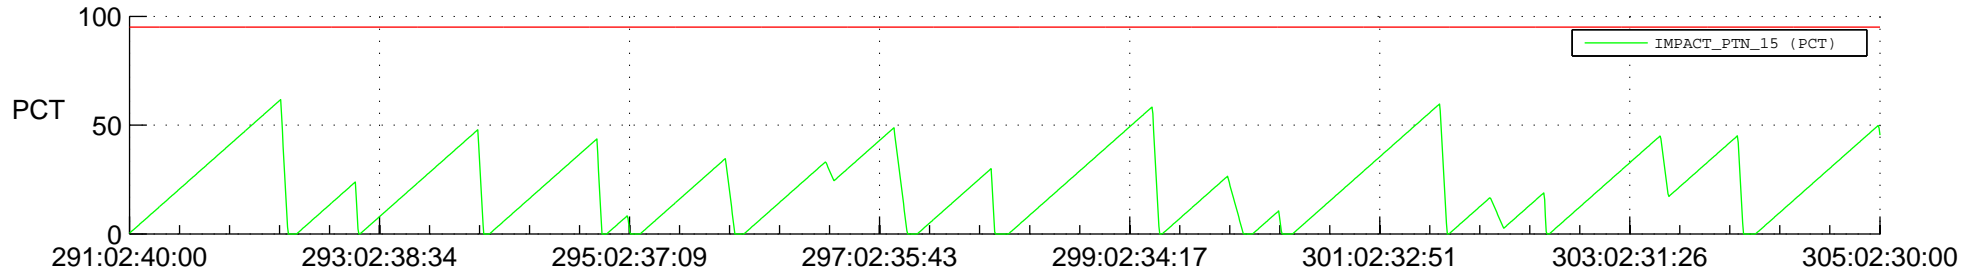

STEREO AHEAD SSR PCT Full Prediction

SWAVES_Percent_Full_Prediction

IMPACT_Percent_Full_Prediction

PLASTIC_Percent_Full_Prediction

Spacecraft_DownLink_Rate

Ground Time (2019:291:02:40:00.000 -2019:305:02:30:00.000)