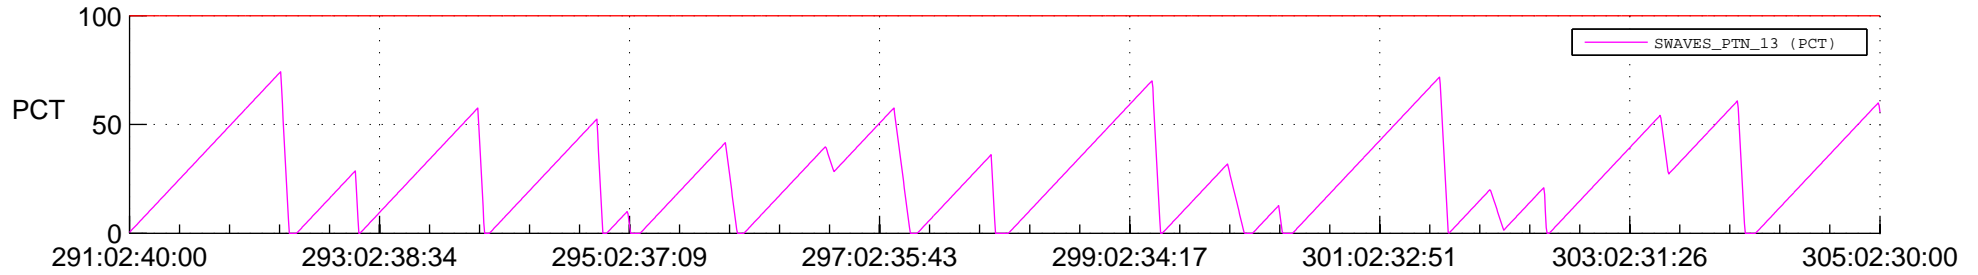

STEREO AHEAD SSR PCT Full Prediction

SWAVES_Percent_Full_Prediction

IMPACT_Percent_Full_Prediction

PLASTIC_Percent_Full_Prediction

Spacecraft_DownLink_Rate

Ground Time (2019:291:02:40:00.000 -2019:305:02:30:00.000)