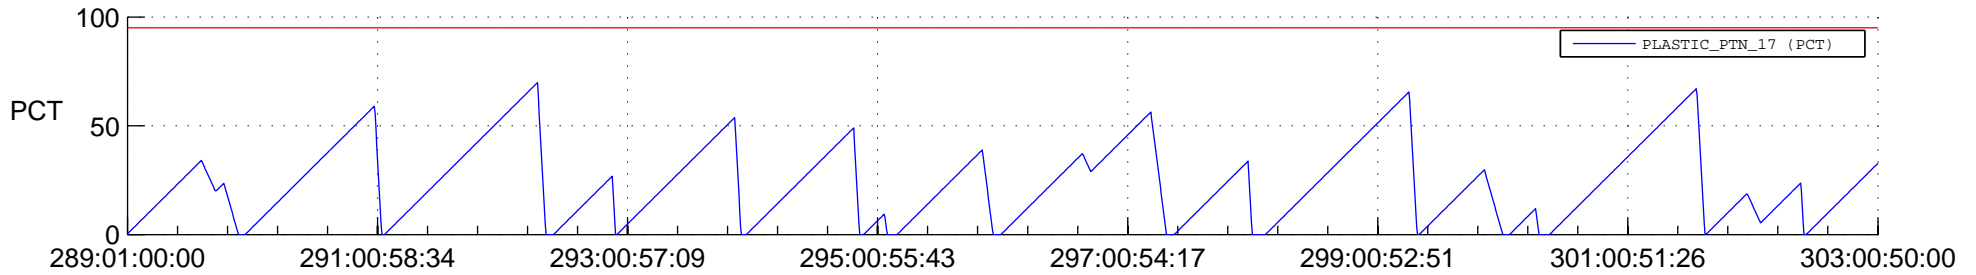

# STEREO AHEAD SSR PCT Full Prediction

## SWAVES\_Percent\_Full\_Prediction

## Spacecraft\_DownLink\_Rate

Ground Time (2019:289:01:00:00.000 -2019:303:00:50:00.000)