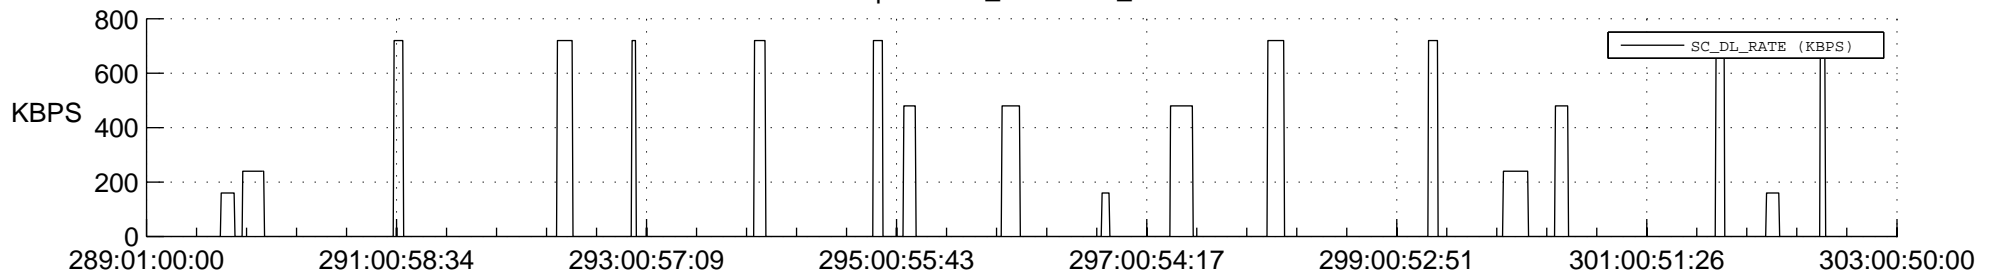

## Spacecraft\_DownLink\_Rate

Ground Time (2019:289:01:00:00.000 -2019:303:00:50:00.000)