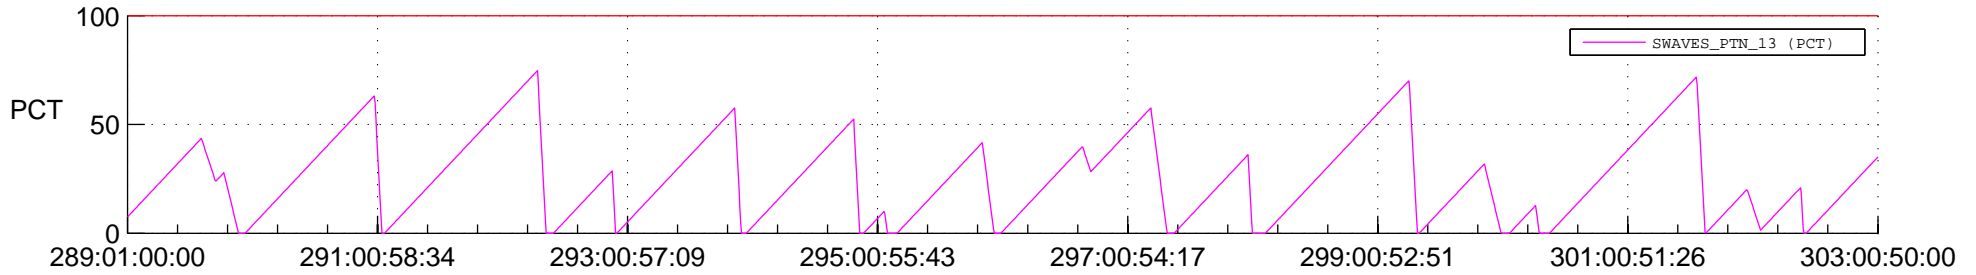

# STEREO AHEAD SSR PCT Full Prediction

## SWAVES\_Percent\_Full\_Prediction

## Spacecraft\_DownLink\_Rate

Ground Time (2019:289:01:00:00.000 -2019:303:00:50:00.000)