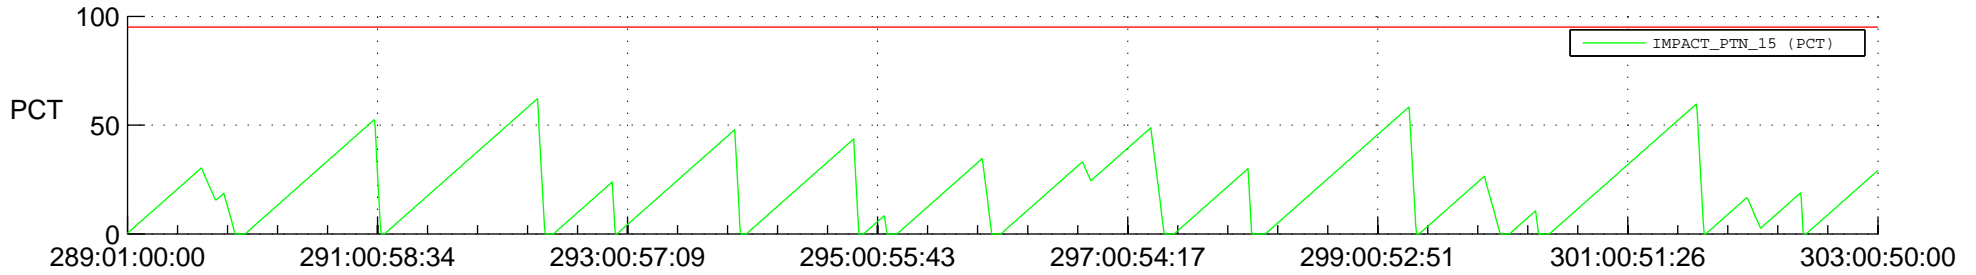

IMPACT_Percent_Full_Prediction