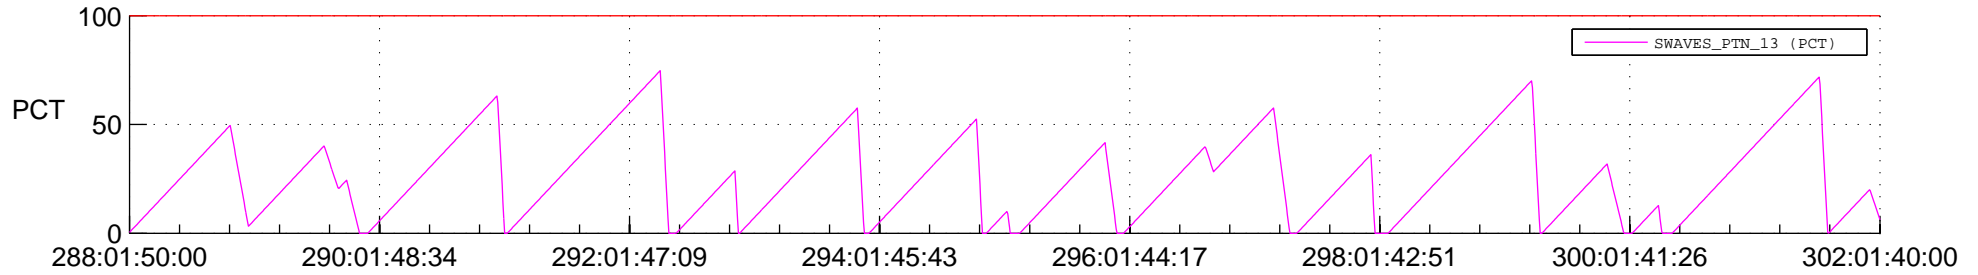

STEREO AHEAD SSR PCT Full Prediction

SWAVES_Percent_Full_Prediction

IMPACT_Percent_Full_Prediction

PLASTIC_Percent_Full_Prediction

Spacecraft_DownLink_Rate

Ground Time (2019:288:01:50:00.000 -2019:302:01:40:00.000)