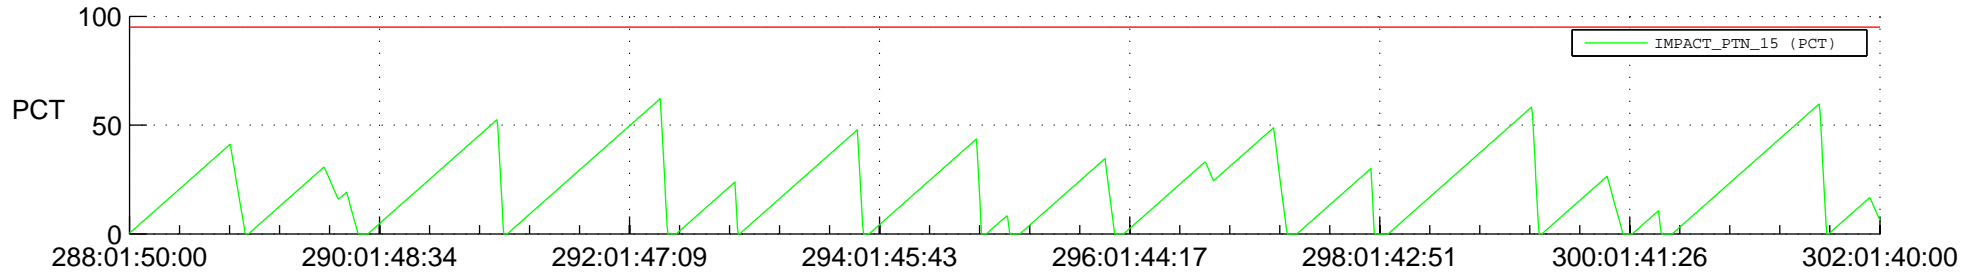

STEREO AHEAD SSR PCT Full Prediction

SWAVES_Percent_Full_Prediction

IMPACT_Percent_Full_Prediction

PLASTIC_Percent_Full_Prediction

Spacecraft_DownLink_Rate

Ground Time (2019:288:01:50:00.000 -2019:302:01:40:00.000)