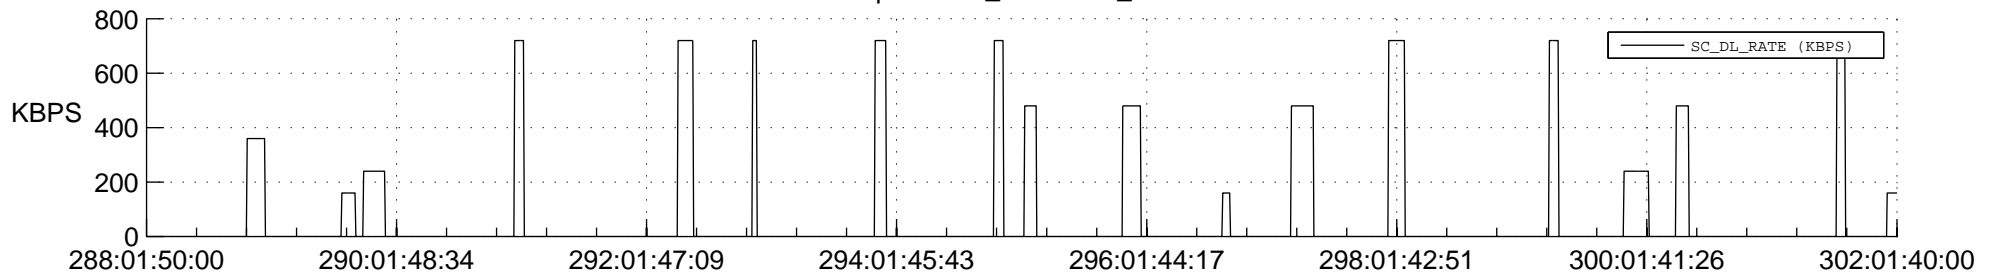

STEREO AHEAD SSR PCT Full Prediction

SWAVES_Percent_Full_Prediction

IMPACT_Percent_Full_Prediction

PLASTIC_Percent_Full_Prediction

Spacecraft_DownLink_Rate

Ground Time (2019:288:01:50:00.000 -2019:302:01:40:00.000)