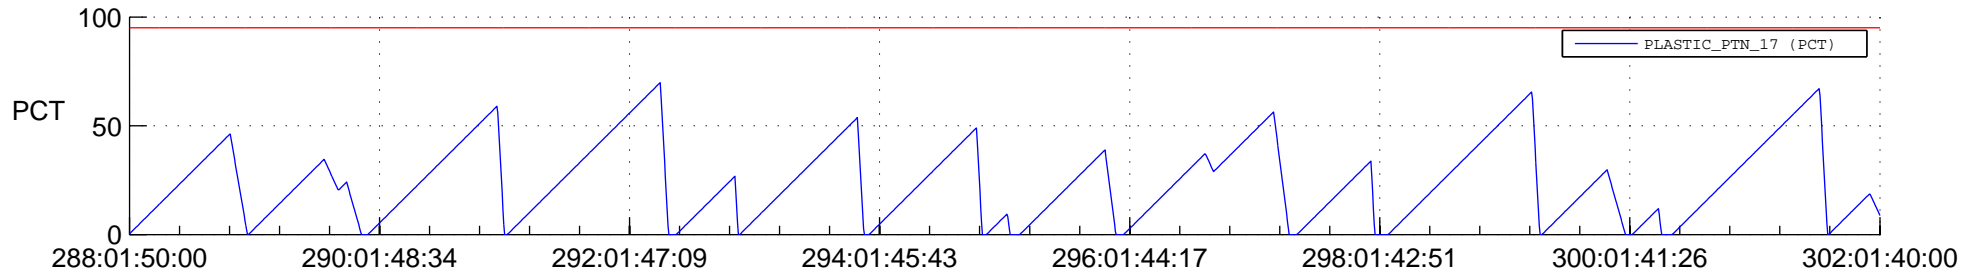

STEREO AHEAD SSR PCT Full Prediction

SWAVES_Percent_Full_Prediction

IMPACT_Percent_Full_Prediction

PLASTIC_Percent_Full_Prediction

Spacecraft_DownLink_Rate

Ground Time (2019:288:01:50:00.000 -2019:302:01:40:00.000)