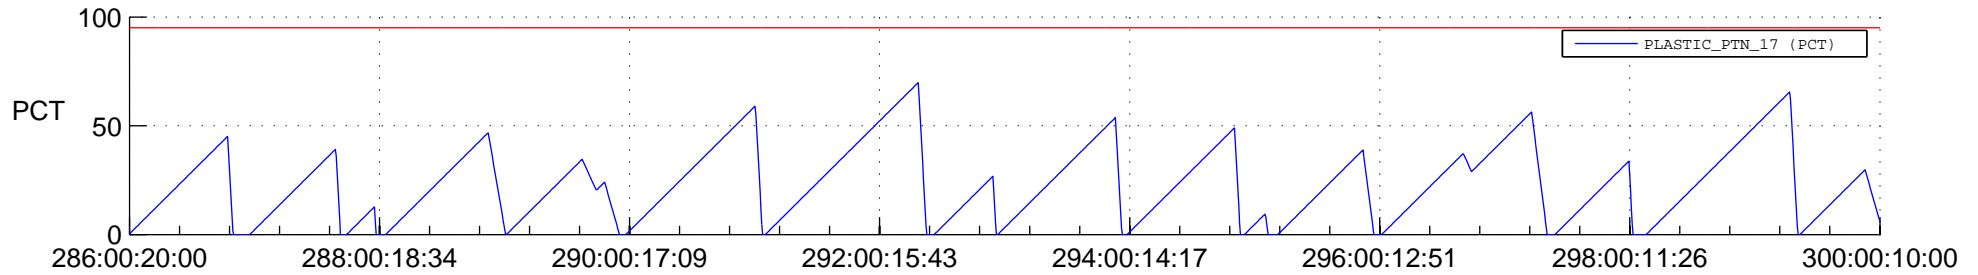

STEREO AHEAD SSR PCT Full Prediction

SWAVES_Percent_Full_Prediction

IMPACT_Percent_Full_Prediction

PLASTIC_Percent_Full_Prediction

Spacecraft_DownLink_Rate

Ground Time (2019:286:00:20:00.000 -2019:300:00:10:00.000)