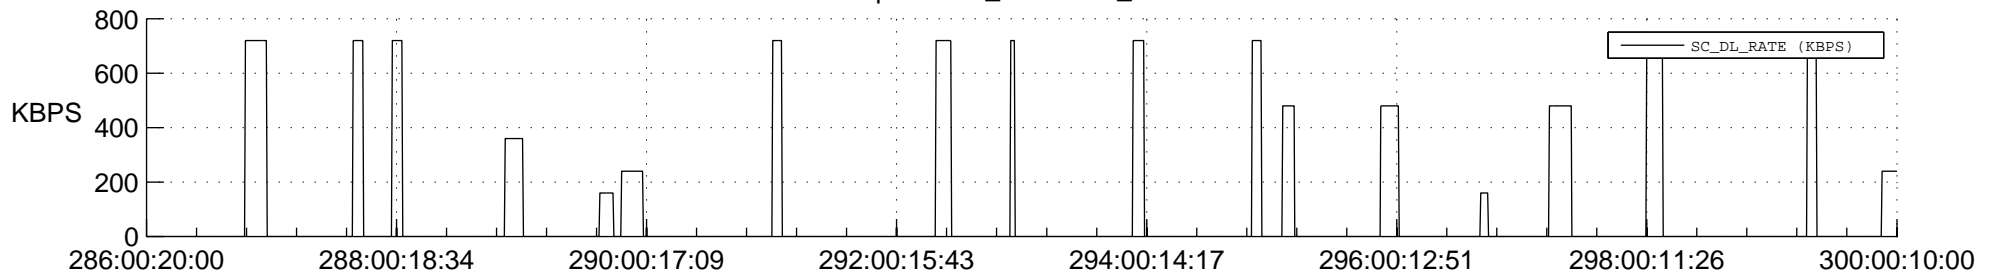

STEREO AHEAD SSR PCT Full Prediction

SWAVES_Percent_Full_Prediction

IMPACT_Percent_Full_Prediction

PLASTIC_Percent_Full_Prediction

Spacecraft_DownLink_Rate

Ground Time (2019:286:00:20:00.000 -2019:300:00:10:00.000)