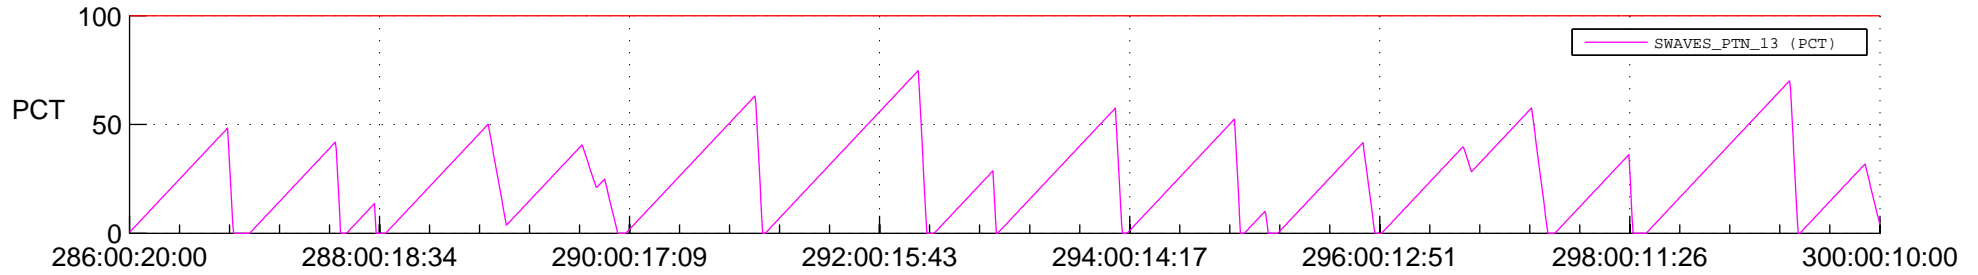

STEREO AHEAD SSR PCT Full Prediction

SWAVES_Percent_Full_Prediction

IMPACT_Percent_Full_Prediction

PLASTIC_Percent_Full_Prediction

Spacecraft_DownLink_Rate

Ground Time (2019:286:00:20:00.000 -2019:300:00:10:00.000)