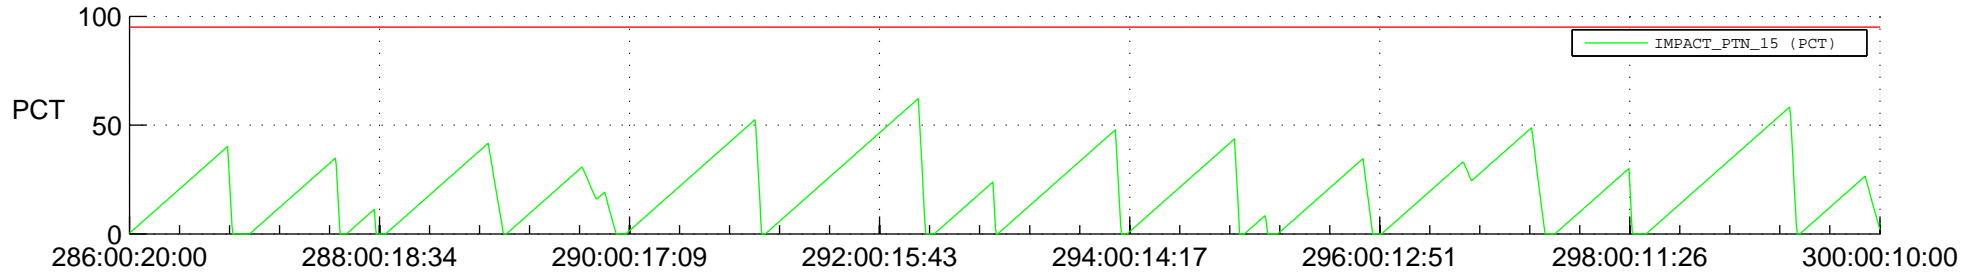

STEREO AHEAD SSR PCT Full Prediction

SWAVES_Percent_Full_Prediction

IMPACT_Percent_Full_Prediction

PLASTIC_Percent_Full_Prediction

Spacecraft_DownLink_Rate

Ground Time (2019:286:00:20:00.000 -2019:300:00:10:00.000)