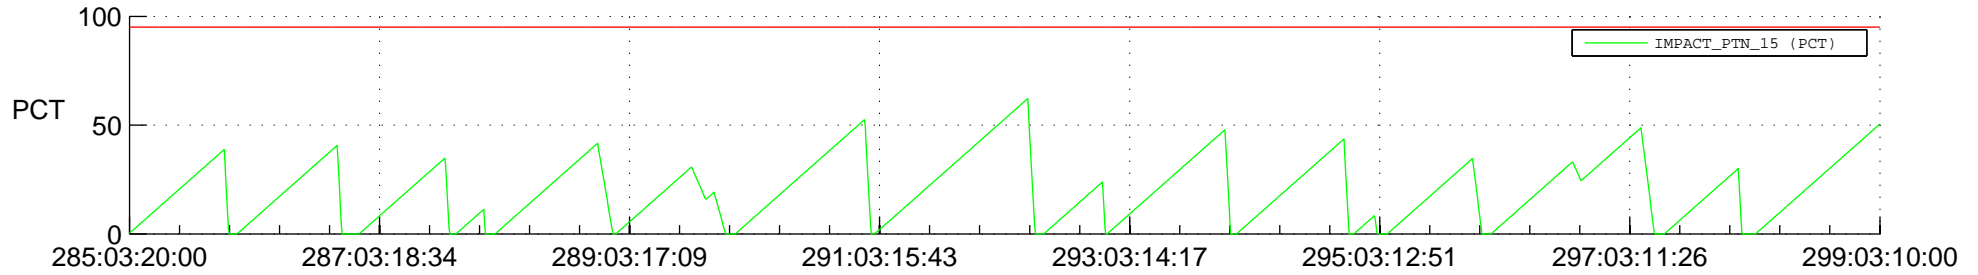

IMPACT_Percent_Full_Prediction