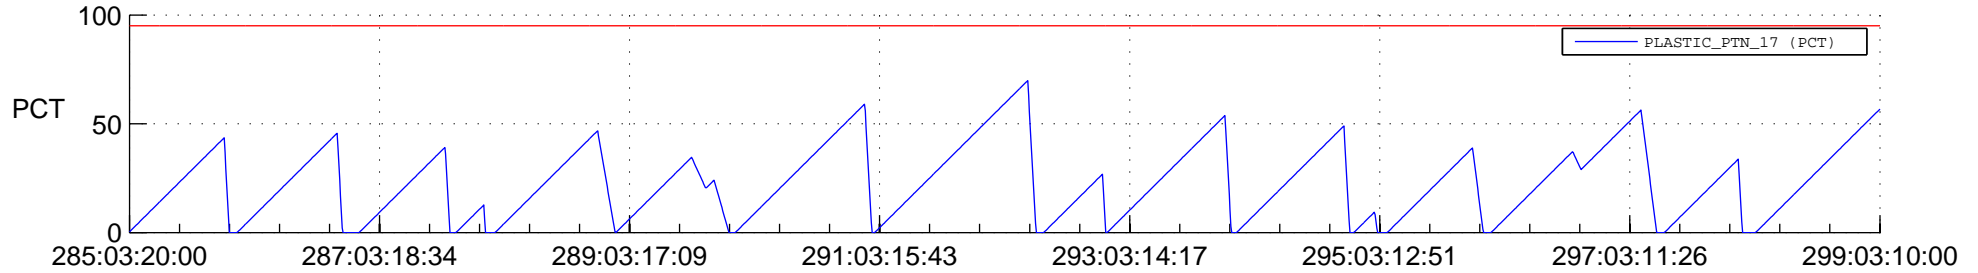

# STEREO AHEAD SSR PCT Full Prediction

## SWAVES\_Percent\_Full\_Prediction

## Spacecraft\_DownLink\_Rate

Ground Time (2019:285:03:20:00.000 -2019:299:03:10:00.000)