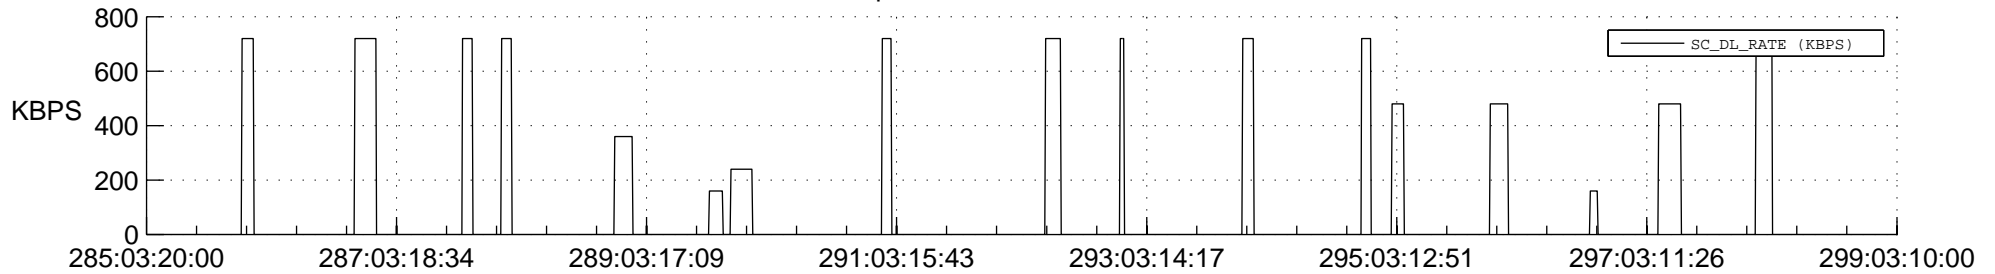

## Spacecraft\_DownLink\_Rate

Ground Time (2019:285:03:20:00.000 -2019:299:03:10:00.000)