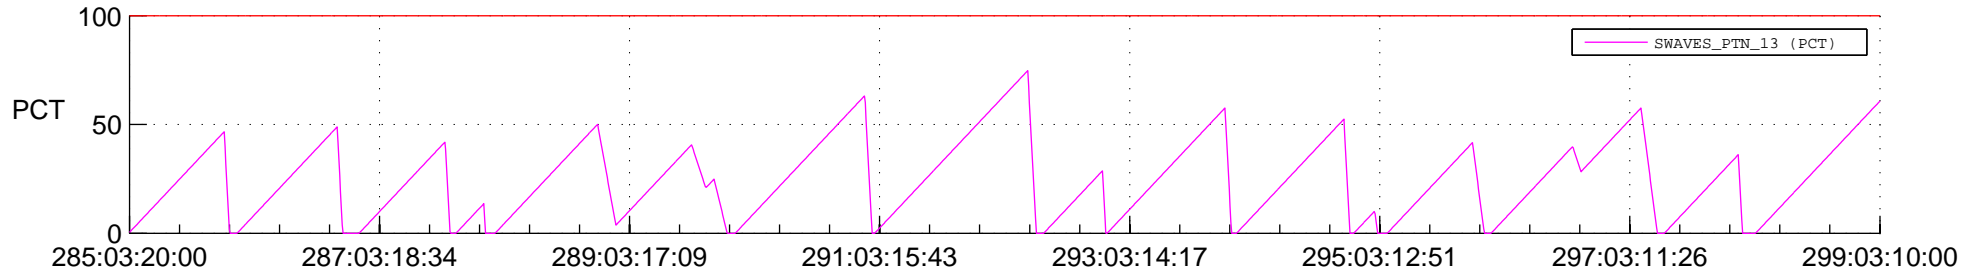

# STEREO AHEAD SSR PCT Full Prediction

## SWAVES\_Percent\_Full\_Prediction

## Spacecraft\_DownLink\_Rate

Ground Time (2019:285:03:20:00.000 -2019:299:03:10:00.000)