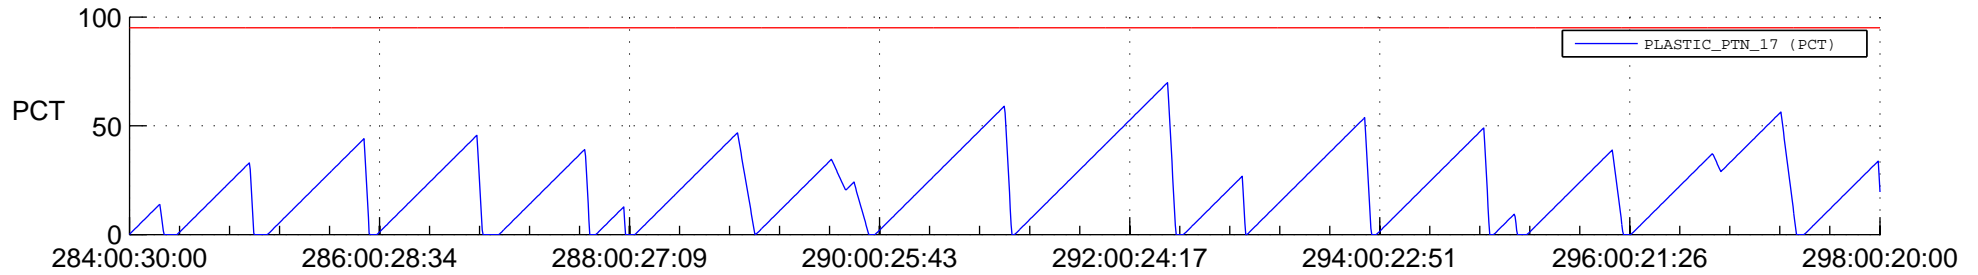

# STEREO AHEAD SSR PCT Full Prediction

## SWAVES\_Percent\_Full\_Prediction

## Spacecraft\_DownLink\_Rate

Ground Time (2019:284:00:30:00.000 -2019:298:00:20:00.000)