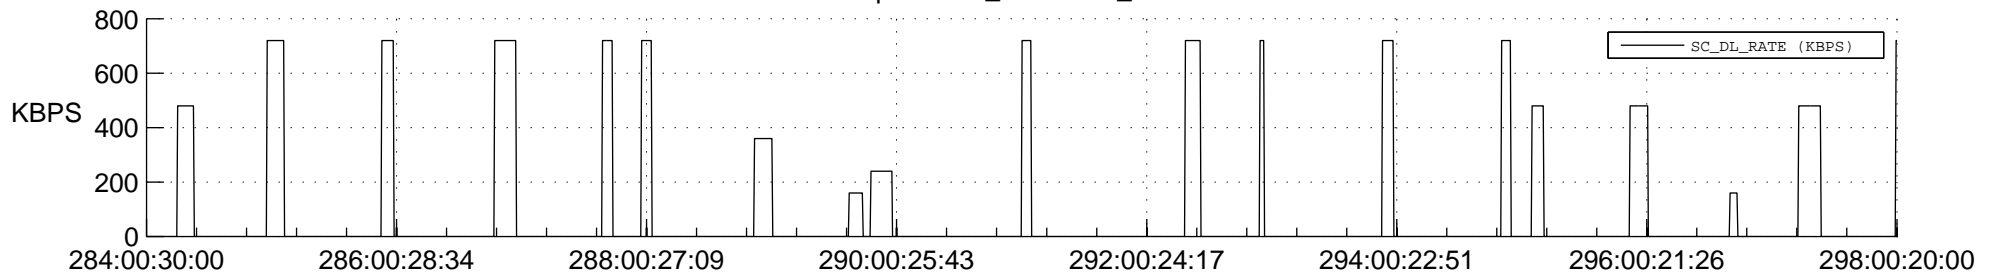

## Spacecraft\_DownLink\_Rate

Ground Time (2019:284:00:30:00.000 -2019:298:00:20:00.000)