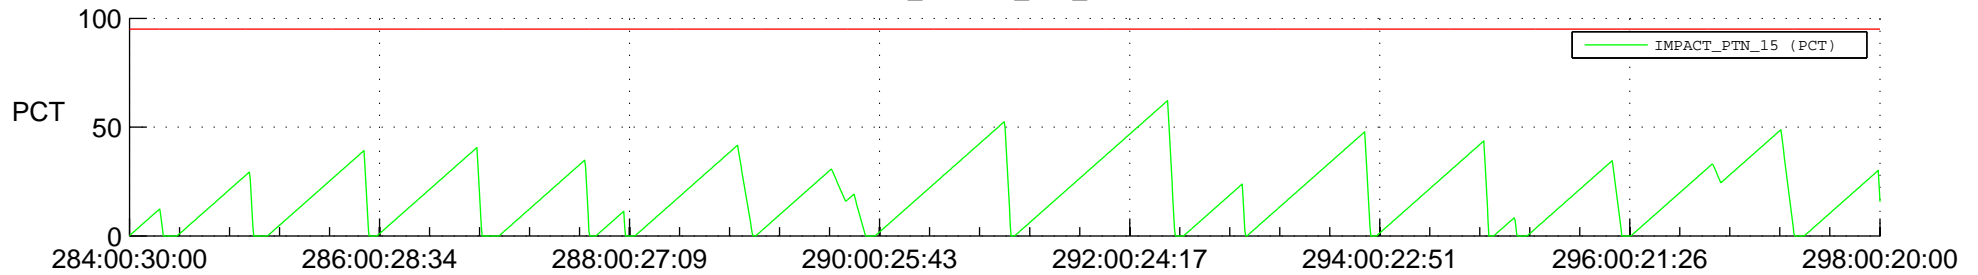

IMPACT_Percent_Full_Prediction