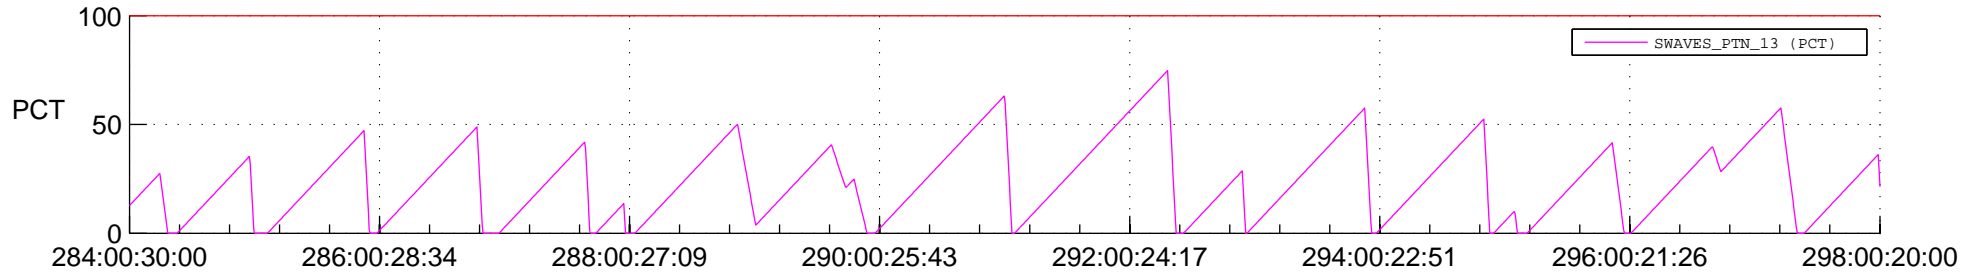

## SWAVES\_Percent\_Full\_Prediction

## Spacecraft\_DownLink\_Rate

Ground Time (2019:284:00:30:00.000 -2019:298:00:20:00.000)