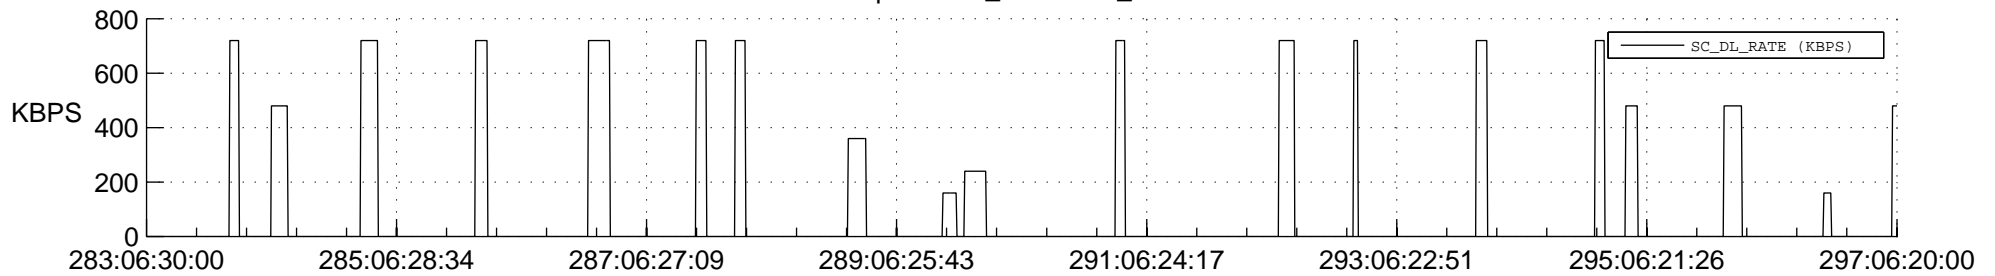

STEREO AHEAD SSR PCT Full Prediction

SWAVES_Percent_Full_Prediction

IMPACT_Percent_Full_Prediction

PLASTIC_Percent_Full_Prediction

Spacecraft_DownLink_Rate

Ground Time (2019:283:06:30:00.000 -2019:297:06:20:00.000)