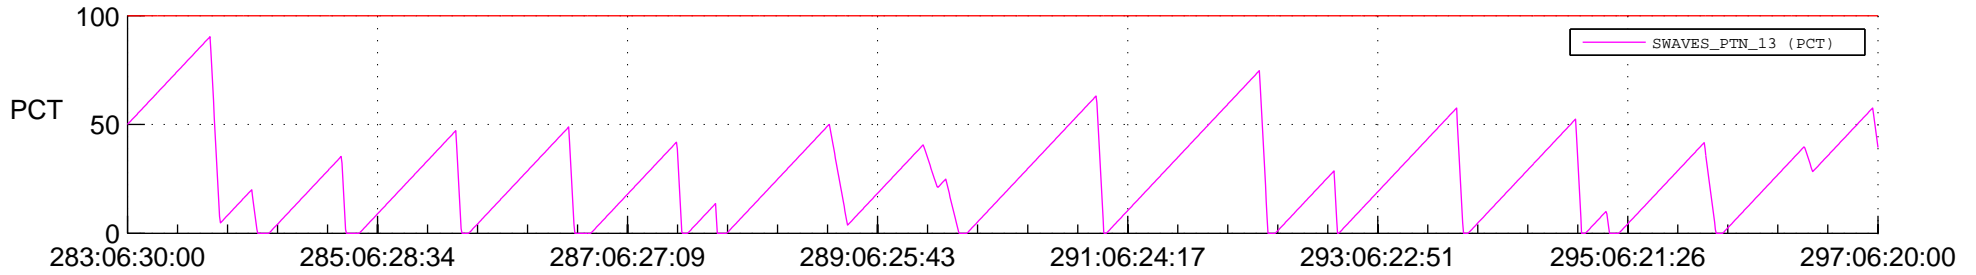

STEREO AHEAD SSR PCT Full Prediction

SWAVES_Percent_Full_Prediction

IMPACT_Percent_Full_Prediction

PLASTIC_Percent_Full_Prediction

Spacecraft_DownLink_Rate

Ground Time (2019:283:06:30:00.000 -2019:297:06:20:00.000)