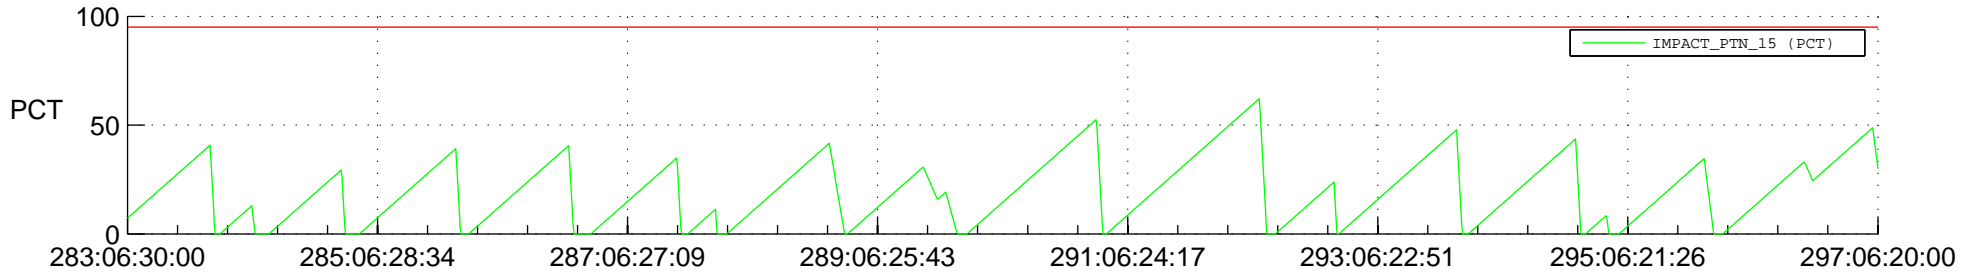

STEREO AHEAD SSR PCT Full Prediction

SWAVES_Percent_Full_Prediction

IMPACT_Percent_Full_Prediction

PLASTIC_Percent_Full_Prediction

Spacecraft_DownLink_Rate

Ground Time (2019:283:06:30:00.000 -2019:297:06:20:00.000)