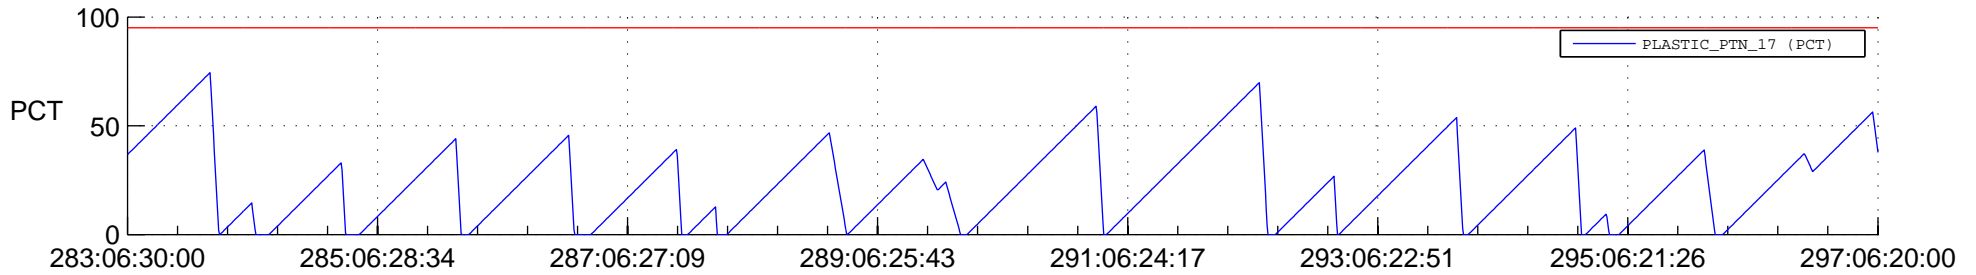

STEREO AHEAD SSR PCT Full Prediction

SWAVES_Percent_Full_Prediction

IMPACT_Percent_Full_Prediction

PLASTIC_Percent_Full_Prediction

Spacecraft_DownLink_Rate

Ground Time (2019:283:06:30:00.000 -2019:297:06:20:00.000)