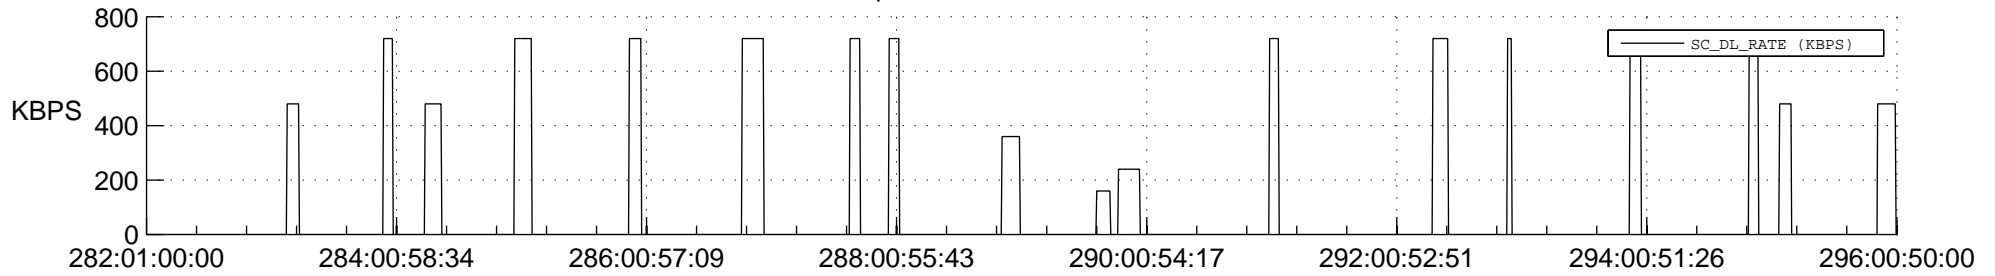

## Spacecraft\_DownLink\_Rate

Ground Time (2019:282:01:00:00.000 -2019:296:00:50:00.000)