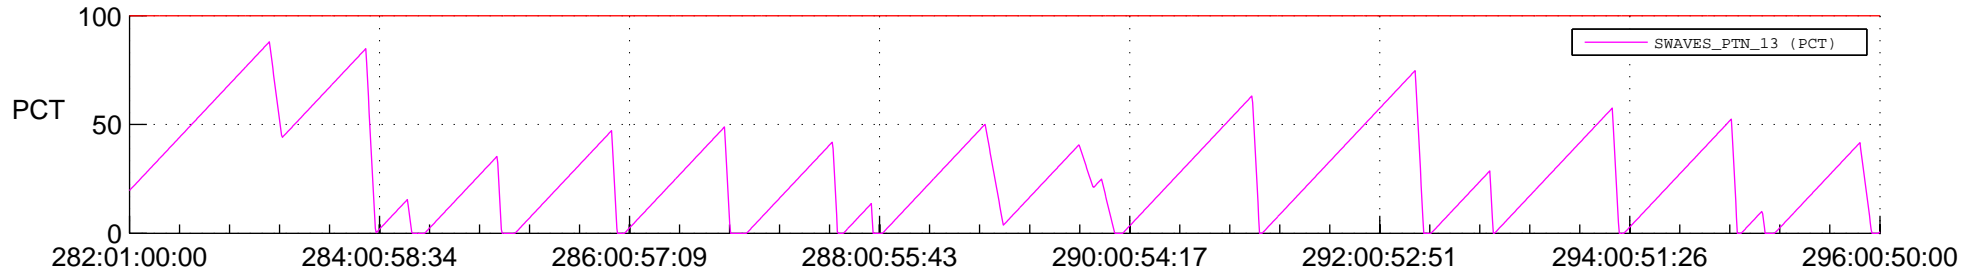

# STEREO AHEAD SSR PCT Full Prediction

## SWAVES\_Percent\_Full\_Prediction

## Spacecraft\_DownLink\_Rate

Ground Time (2019:282:01:00:00.000 -2019:296:00:50:00.000)