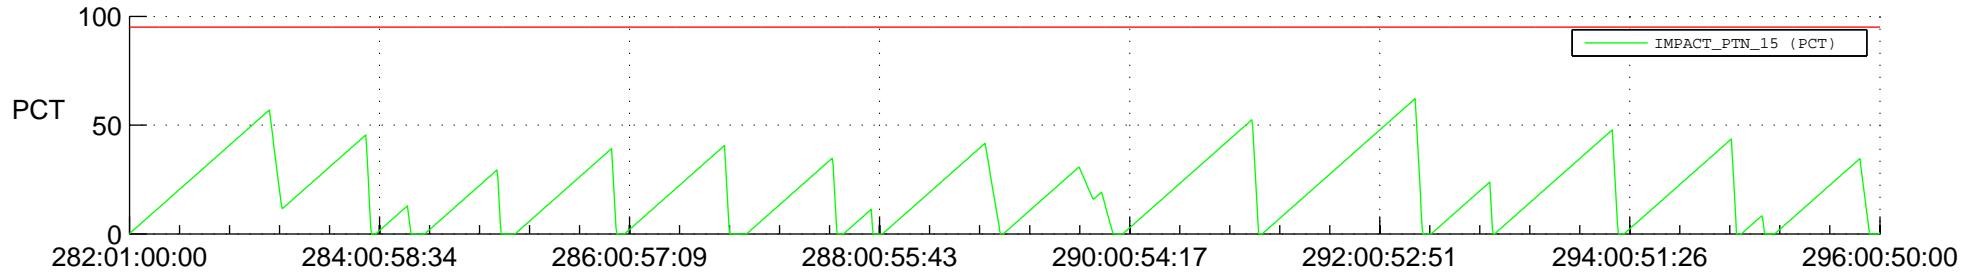

IMPACT_Percent_Full_Prediction