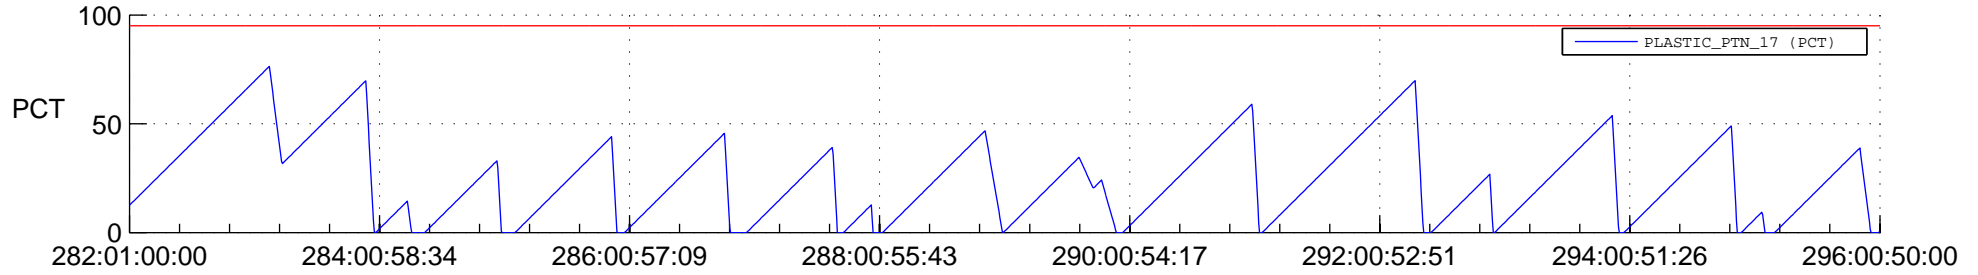

# STEREO AHEAD SSR PCT Full Prediction

## SWAVES\_Percent\_Full\_Prediction

## Spacecraft\_DownLink\_Rate

Ground Time (2019:282:01:00:00.000 -2019:296:00:50:00.000)