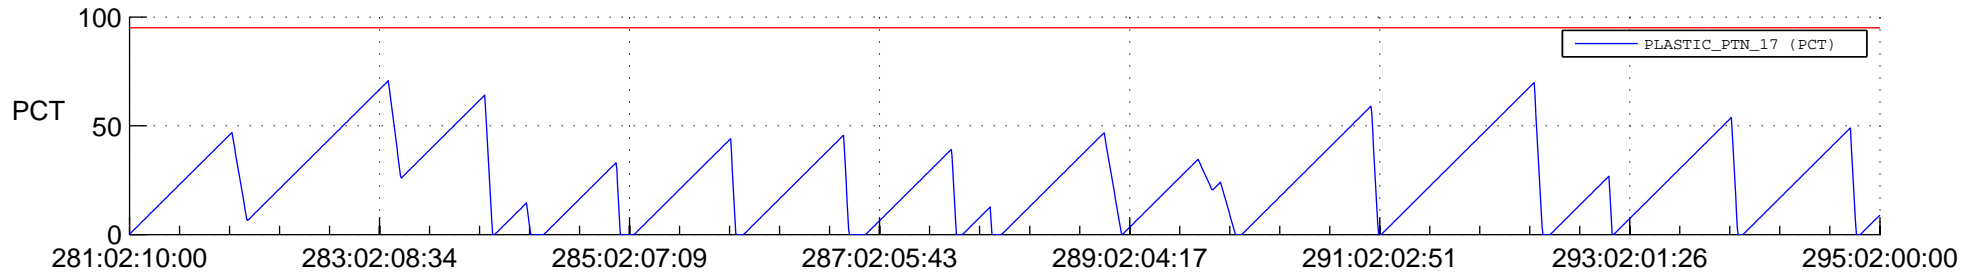

# STEREO AHEAD SSR PCT Full Prediction

## SWAVES\_Percent\_Full\_Prediction

## Spacecraft\_DownLink\_Rate

Ground Time (2019:281:02:10:00.000 -2019:295:02:00:00.000)