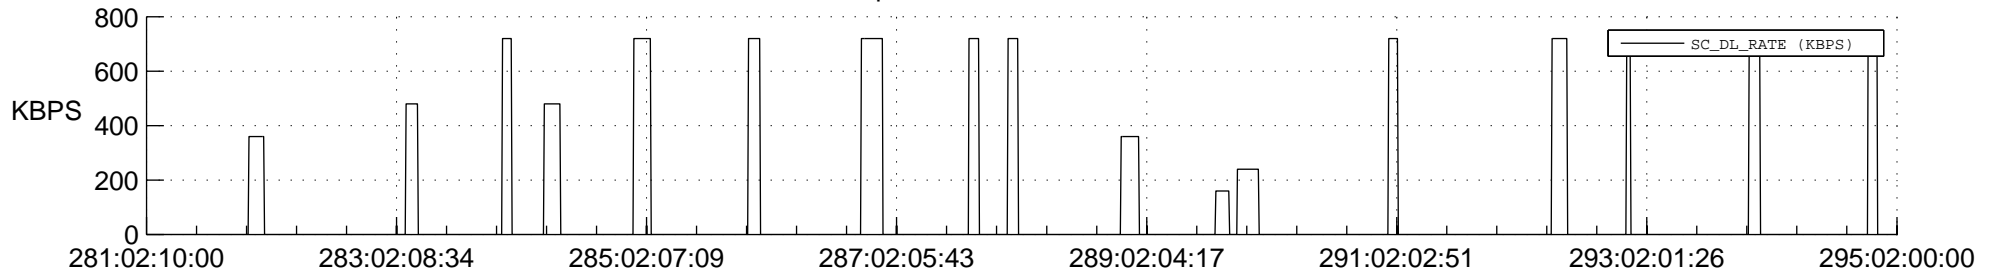

## Spacecraft\_DownLink\_Rate

Ground Time (2019:281:02:10:00.000 -2019:295:02:00:00.000)