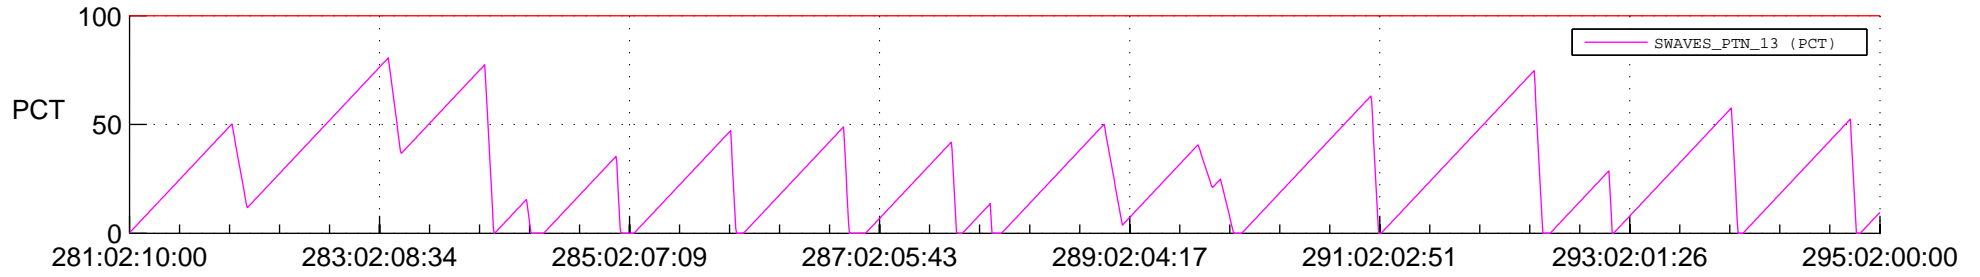

## SWAVES\_Percent\_Full\_Prediction

## Spacecraft\_DownLink\_Rate

Ground Time (2019:281:02:10:00.000 -2019:295:02:00:00.000)