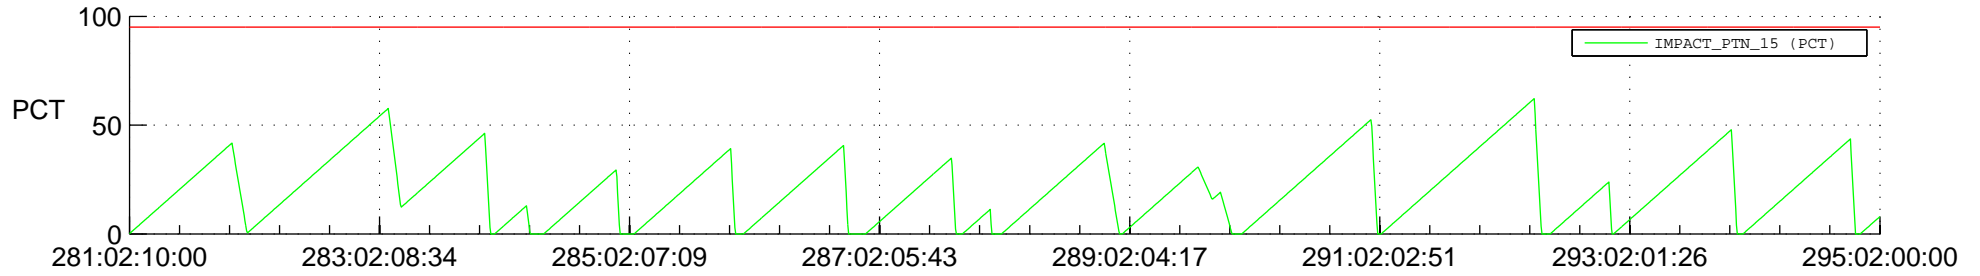

IMPACT_Percent_Full_Prediction