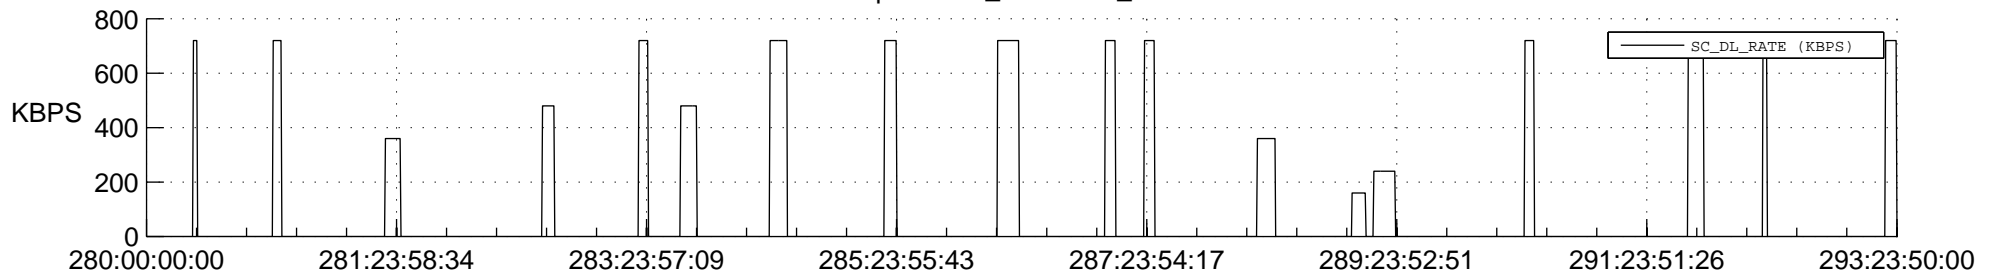

STEREO AHEAD SSR PCT Full Prediction

SWAVES_Percent_Full_Prediction

IMPACT_Percent_Full_Prediction

PLASTIC_Percent_Full_Prediction

Spacecraft_DownLink_Rate

Ground Time (2019:280:00:00:00.000 -2019:293:23:50:00.000)