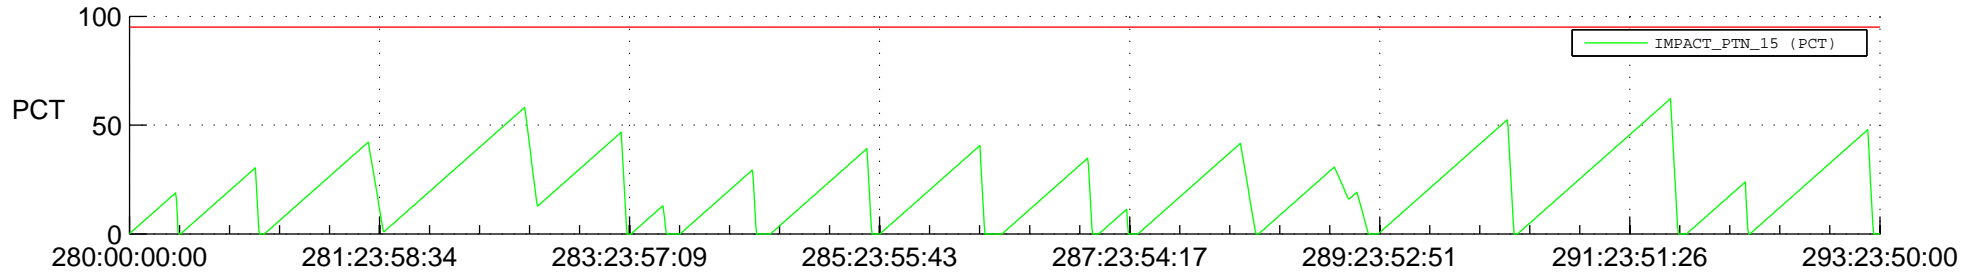

STEREO AHEAD SSR PCT Full Prediction

SWAVES_Percent_Full_Prediction

IMPACT_Percent_Full_Prediction

PLASTIC_Percent_Full_Prediction

Spacecraft_DownLink_Rate

Ground Time (2019:280:00:00:00.000 -2019:293:23:50:00.000)