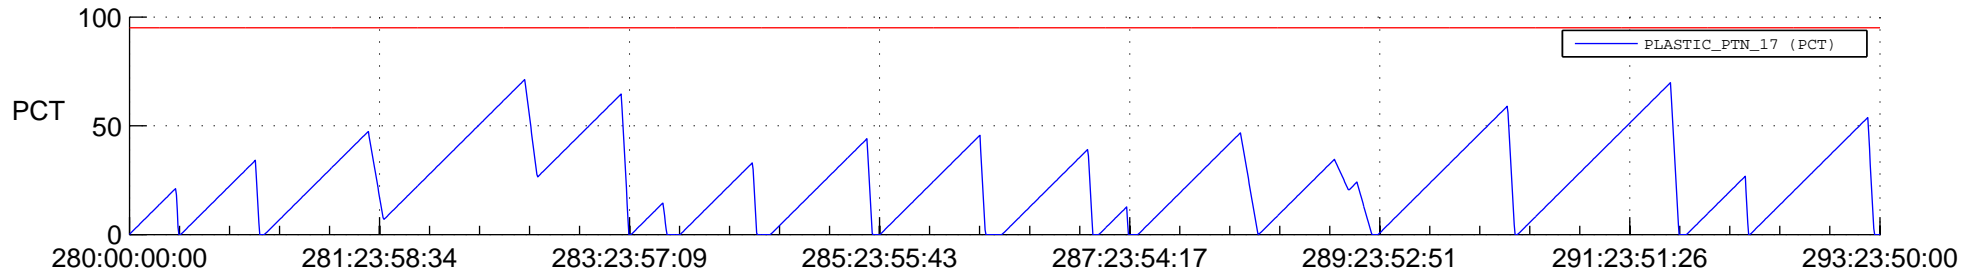

STEREO AHEAD SSR PCT Full Prediction

SWAVES_Percent_Full_Prediction

IMPACT_Percent_Full_Prediction

PLASTIC_Percent_Full_Prediction

Spacecraft_DownLink_Rate

Ground Time (2019:280:00:00:00.000 -2019:293:23:50:00.000)