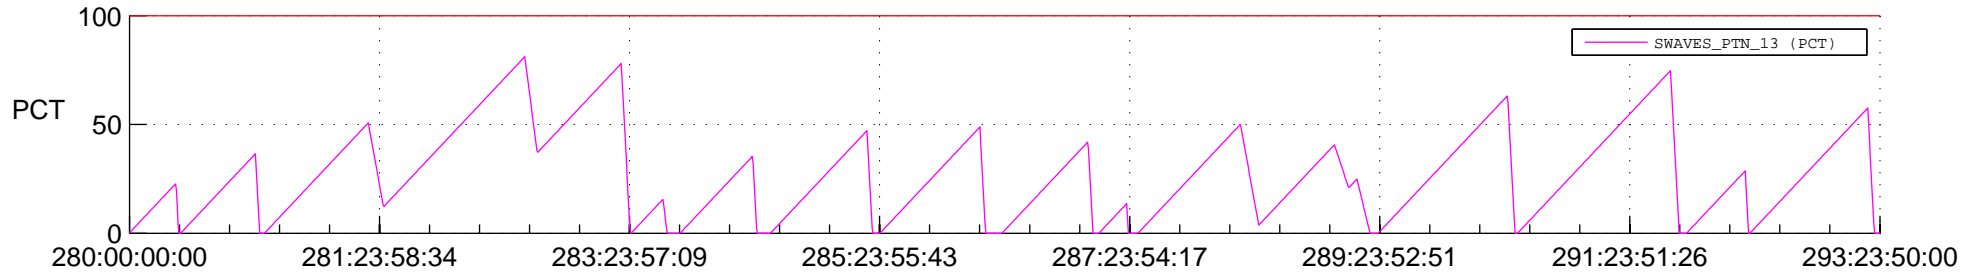

STEREO AHEAD SSR PCT Full Prediction

SWAVES_Percent_Full_Prediction

IMPACT_Percent_Full_Prediction

PLASTIC_Percent_Full_Prediction

Spacecraft_DownLink_Rate

Ground Time (2019:280:00:00:00.000 -2019:293:23:50:00.000)