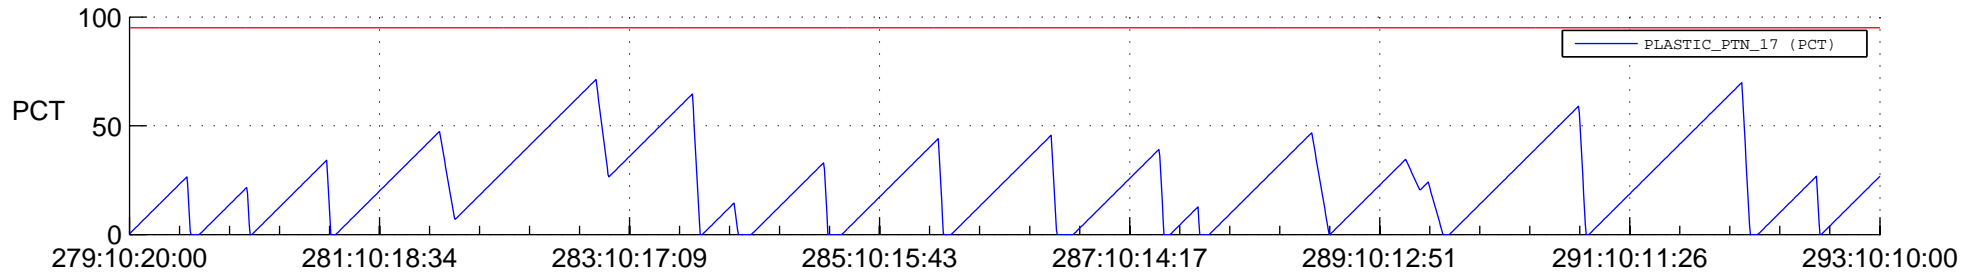

PLASTIC_Percent_Full_Prediction