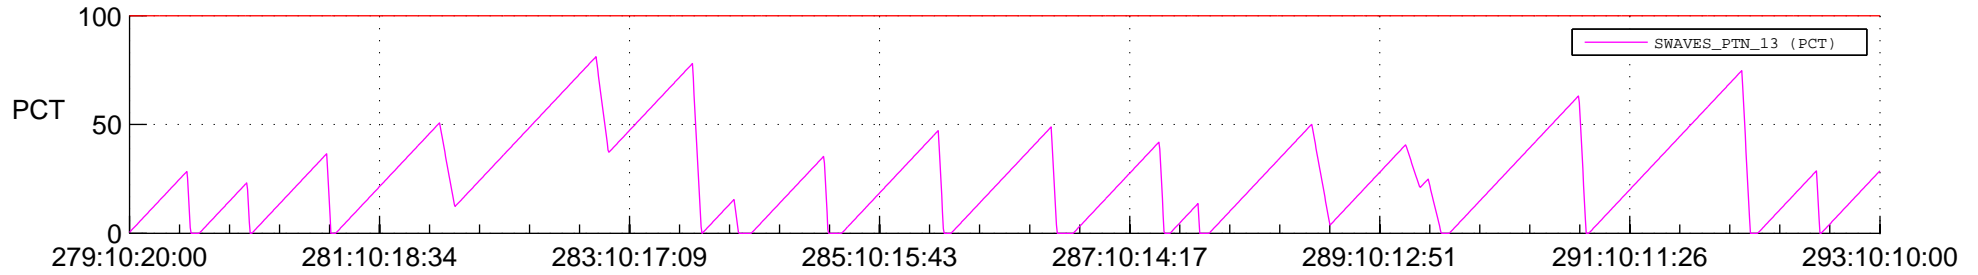

# STEREO AHEAD SSR PCT Full Prediction

## SWAVES\_Percent\_Full\_Prediction