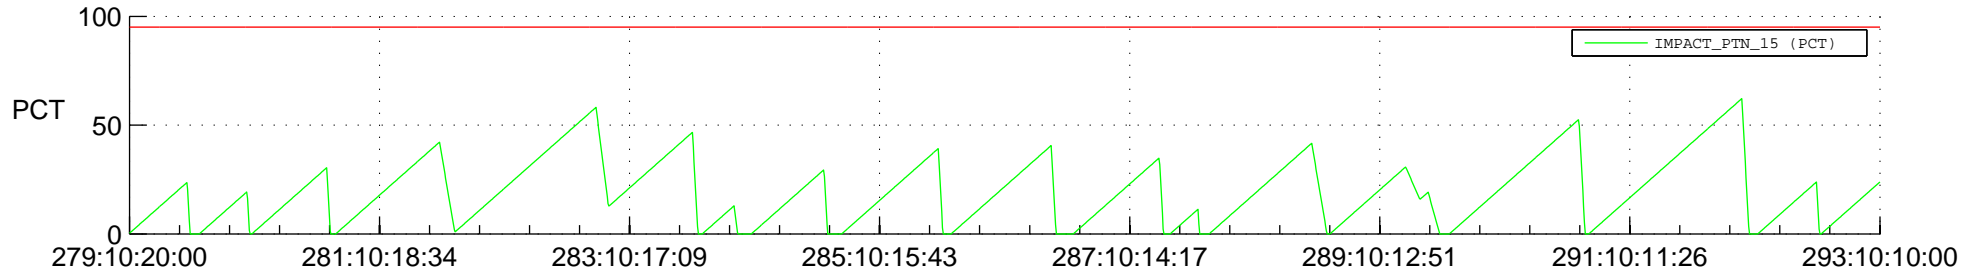

IMPACT_Percent_Full_Prediction