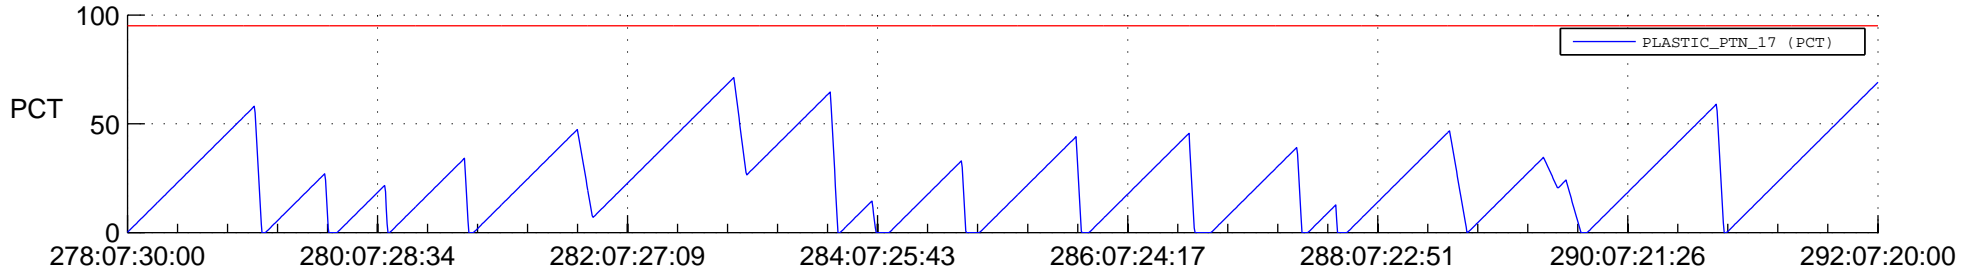

STEREO AHEAD SSR PCT Full Prediction

SWAVES_Percent_Full_Prediction

IMPACT_Percent_Full_Prediction

PLASTIC_Percent_Full_Prediction

Spacecraft_DownLink_Rate

Ground Time (2019:278:07:30:00.000 -2019:292:07:20:00.000)