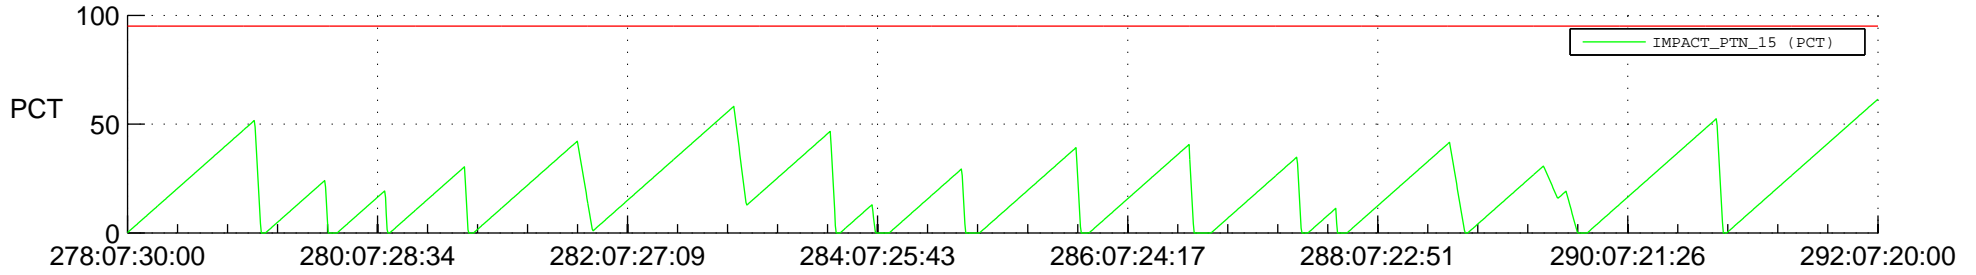

STEREO AHEAD SSR PCT Full Prediction

SWAVES_Percent_Full_Prediction

IMPACT_Percent_Full_Prediction

PLASTIC_Percent_Full_Prediction

Spacecraft_DownLink_Rate

Ground Time (2019:278:07:30:00.000 -2019:292:07:20:00.000)