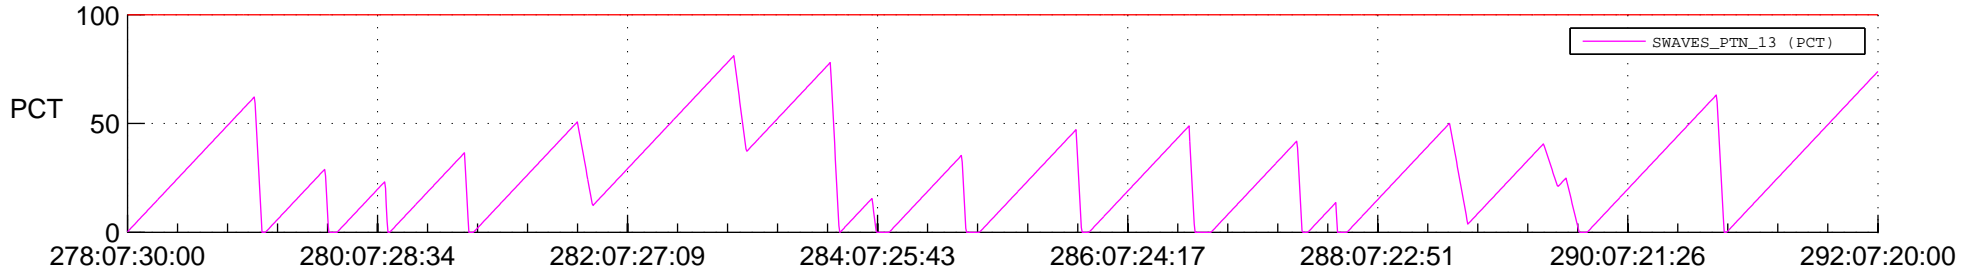

STEREO AHEAD SSR PCT Full Prediction

SWAVES_Percent_Full_Prediction

IMPACT_Percent_Full_Prediction

PLASTIC_Percent_Full_Prediction

Spacecraft_DownLink_Rate

Ground Time (2019:278:07:30:00.000 -2019:292:07:20:00.000)