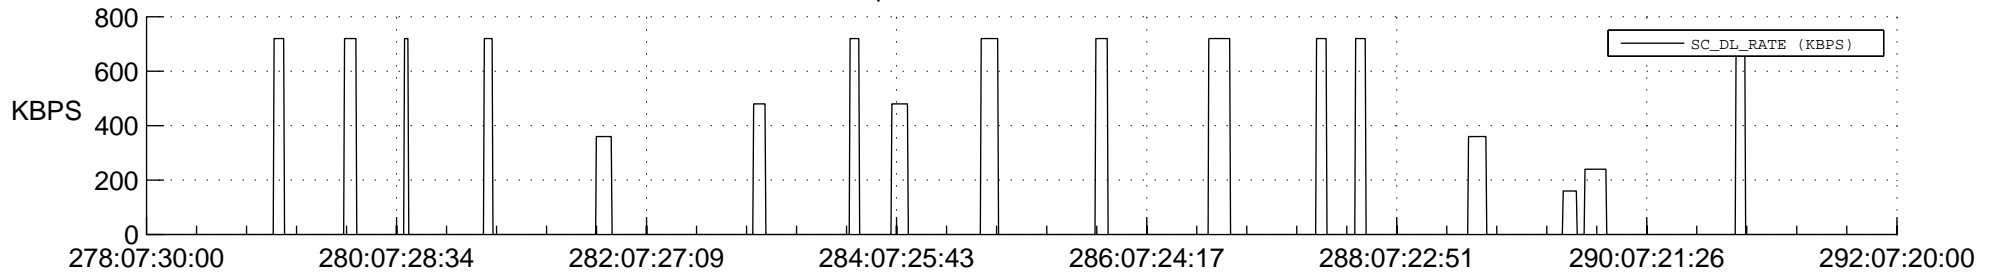

STEREO AHEAD SSR PCT Full Prediction

SWAVES_Percent_Full_Prediction

IMPACT_Percent_Full_Prediction

PLASTIC_Percent_Full_Prediction

Spacecraft_DownLink_Rate

Ground Time (2019:278:07:30:00.000 -2019:292:07:20:00.000)