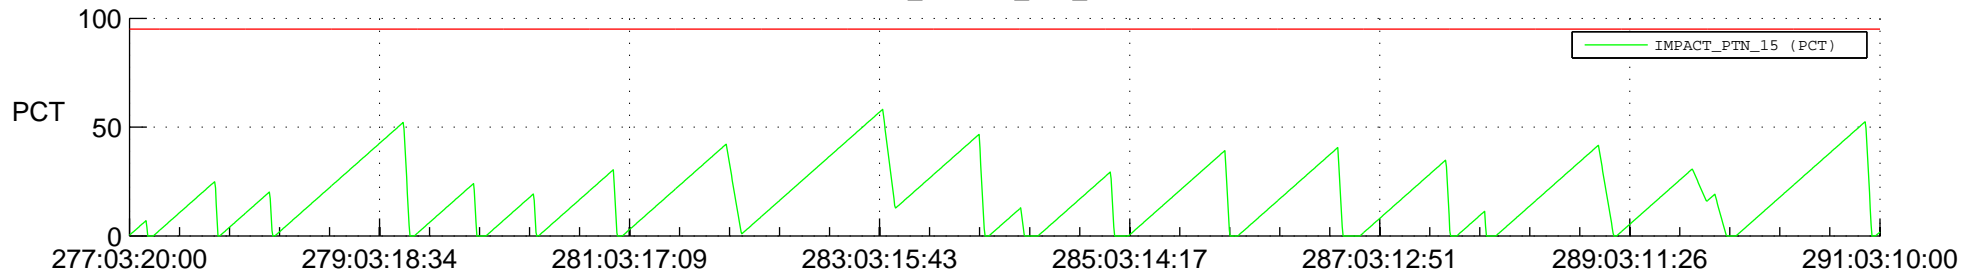

STEREO AHEAD SSR PCT Full Prediction

SWAVES_Percent_Full_Prediction

IMPACT_Percent_Full_Prediction

PLASTIC_Percent_Full_Prediction

Spacecraft_DownLink_Rate

Ground Time (2019:277:03:20:00.000 -2019:291:03:10:00.000)