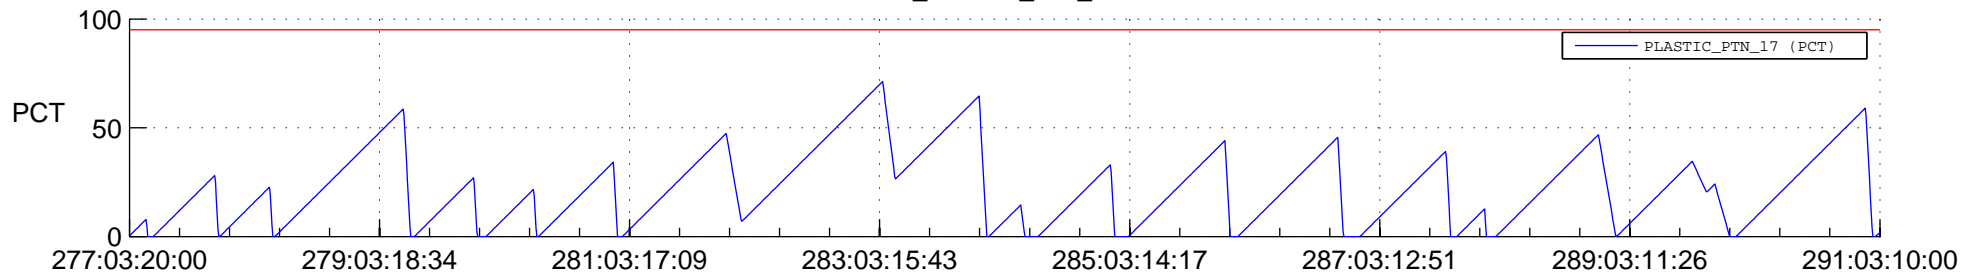

STEREO AHEAD SSR PCT Full Prediction

SWAVES_Percent_Full_Prediction

IMPACT_Percent_Full_Prediction

PLASTIC_Percent_Full_Prediction

Spacecraft_DownLink_Rate

Ground Time (2019:277:03:20:00.000 -2019:291:03:10:00.000)