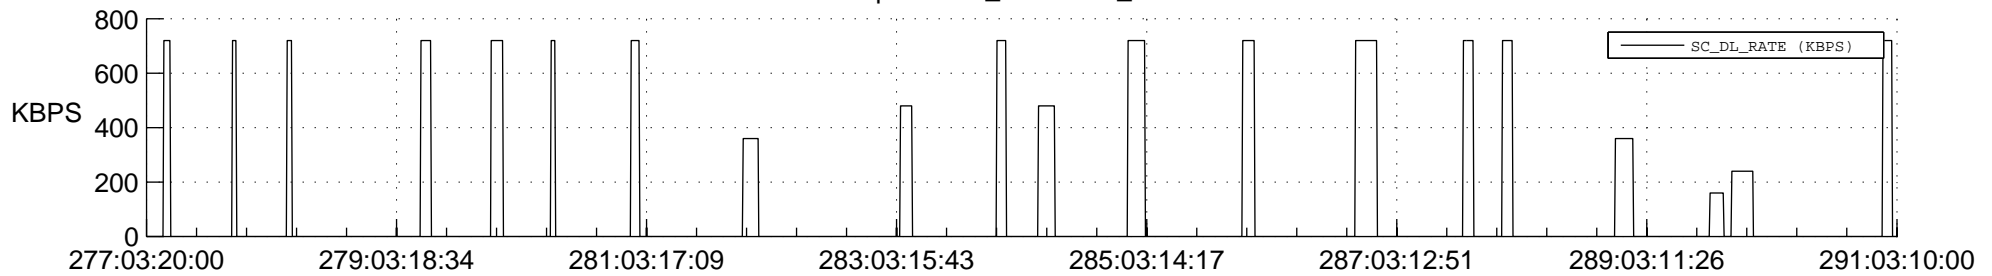

STEREO AHEAD SSR PCT Full Prediction

SWAVES_Percent_Full_Prediction

IMPACT_Percent_Full_Prediction

PLASTIC_Percent_Full_Prediction

Spacecraft_DownLink_Rate

Ground Time (2019:277:03:20:00.000 -2019:291:03:10:00.000)