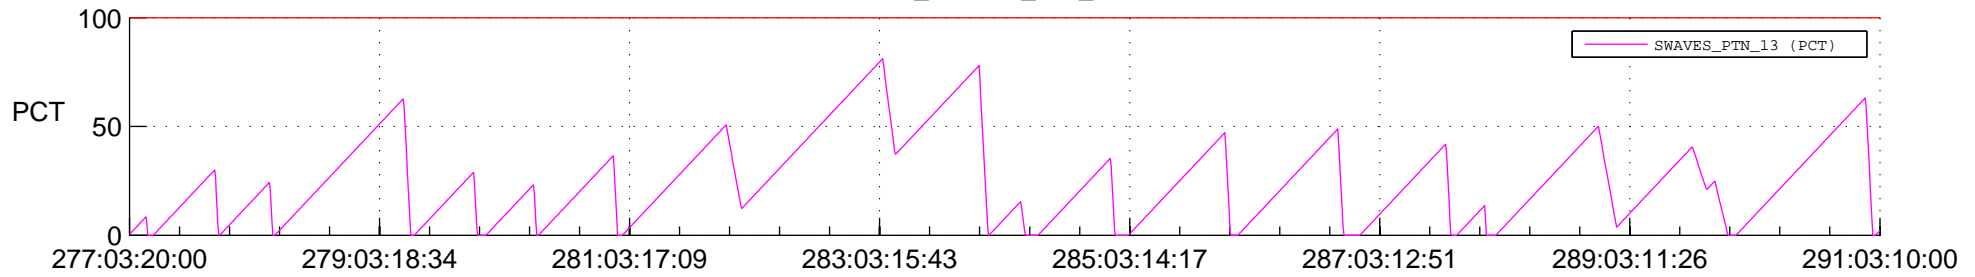

STEREO AHEAD SSR PCT Full Prediction

SWAVES_Percent_Full_Prediction

IMPACT_Percent_Full_Prediction

PLASTIC_Percent_Full_Prediction

Spacecraft_DownLink_Rate

Ground Time (2019:277:03:20:00.000 -2019:291:03:10:00.000)