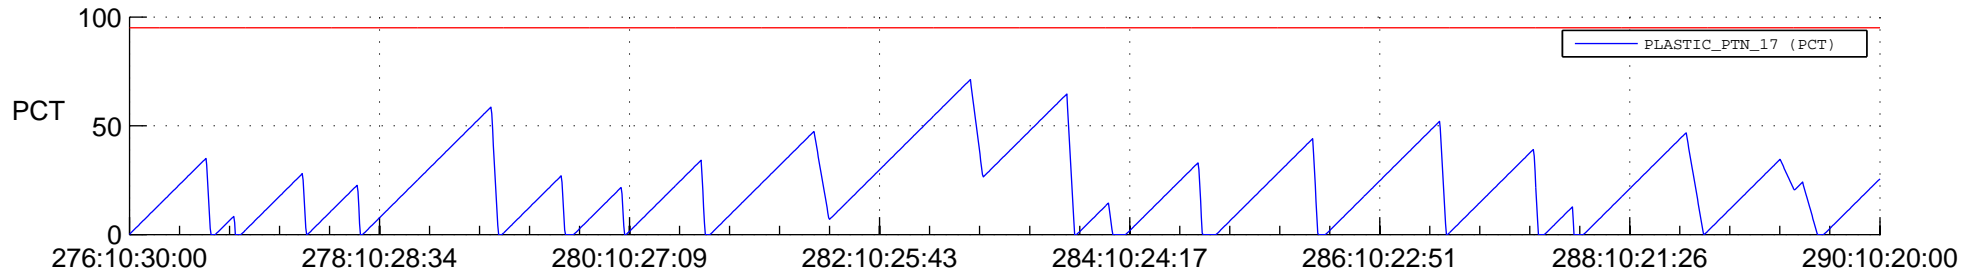

PLASTIC_Percent_Full_Prediction