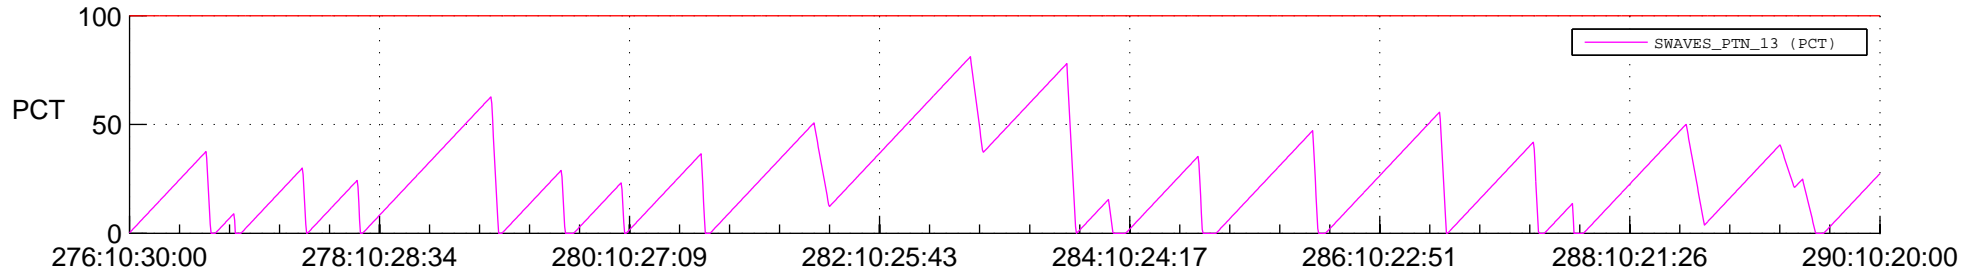

# STEREO AHEAD SSR PCT Full Prediction

## SWAVES\_Percent\_Full\_Prediction