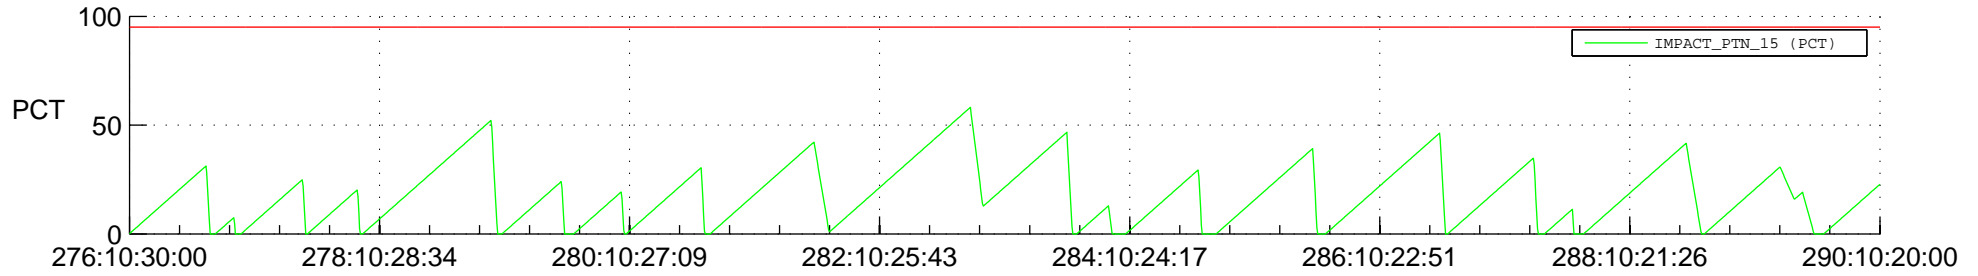

IMPACT_Percent_Full_Prediction