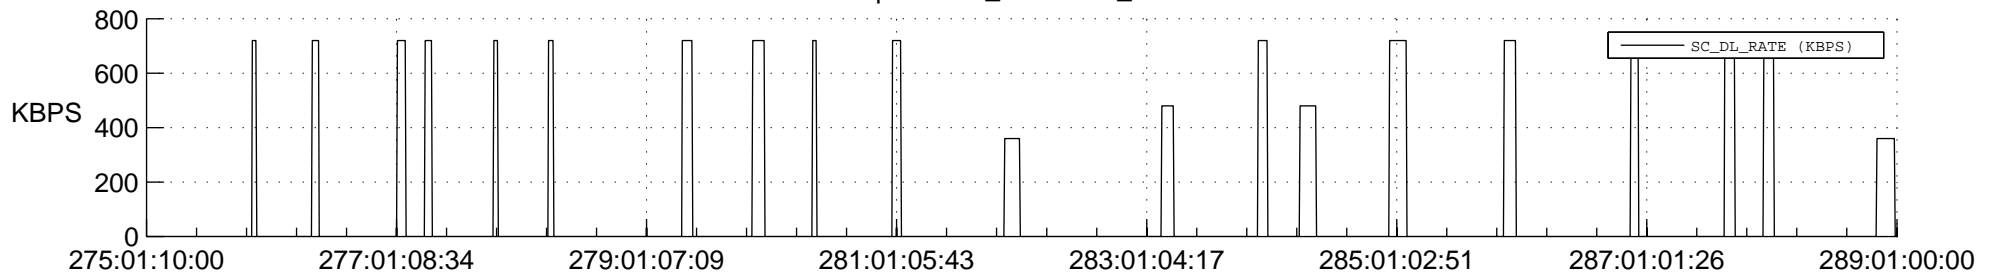

## Spacecraft\_DownLink\_Rate

Ground Time (2019:275:01:10:00.000 -2019:289:01:00:00.000)