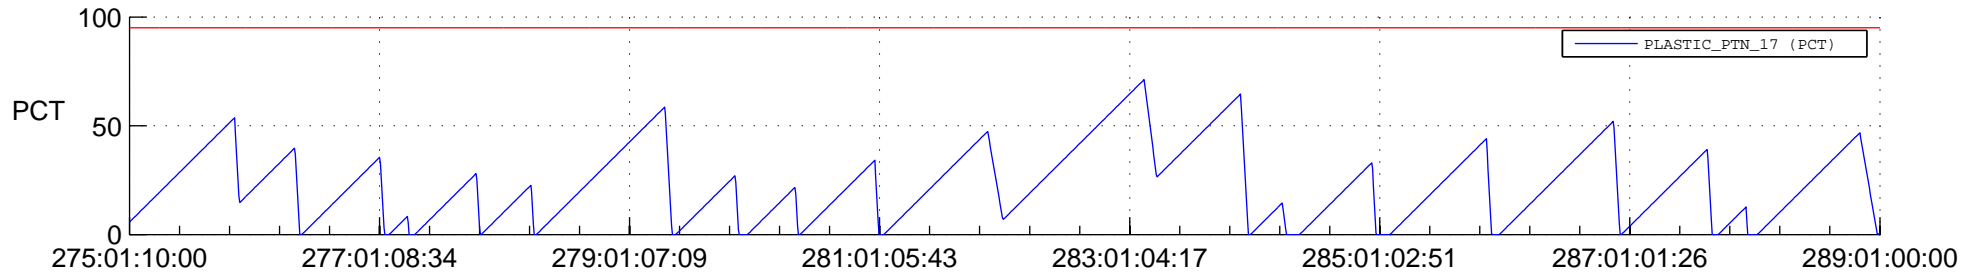

# STEREO AHEAD SSR PCT Full Prediction

## SWAVES\_Percent\_Full\_Prediction

## Spacecraft\_DownLink\_Rate

Ground Time (2019:275:01:10:00.000 -2019:289:01:00:00.000)