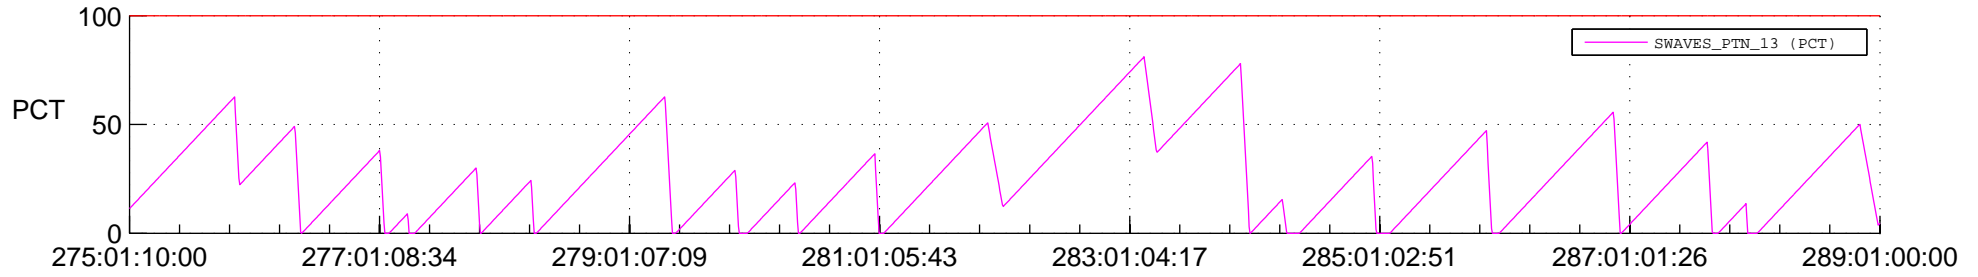

# STEREO AHEAD SSR PCT Full Prediction

## SWAVES\_Percent\_Full\_Prediction

## Spacecraft\_DownLink\_Rate

Ground Time (2019:275:01:10:00.000 -2019:289:01:00:00.000)