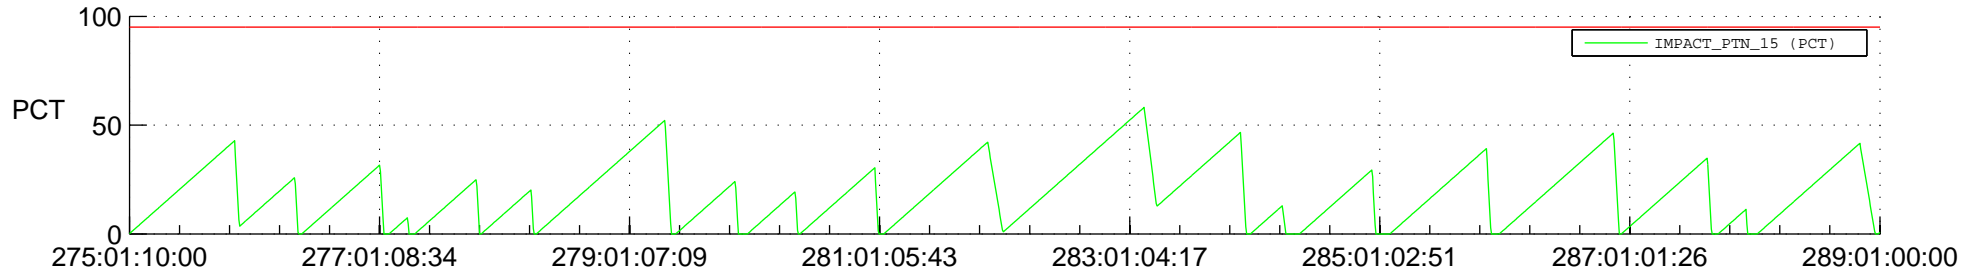

IMPACT_Percent_Full_Prediction