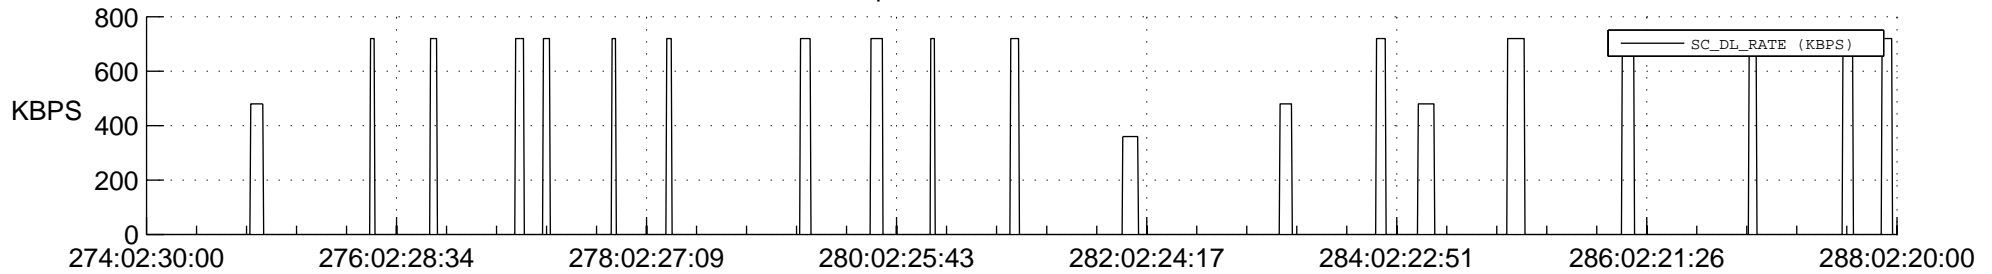

## Spacecraft\_DownLink\_Rate

Ground Time (2019:274:02:30:00.000 -2019:288:02:20:00.000)