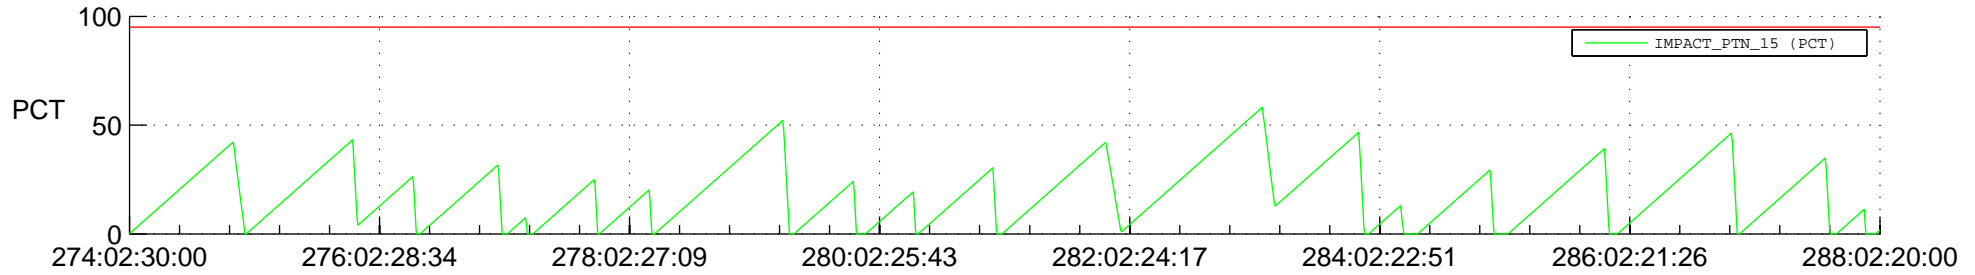

IMPACT_Percent_Full_Prediction