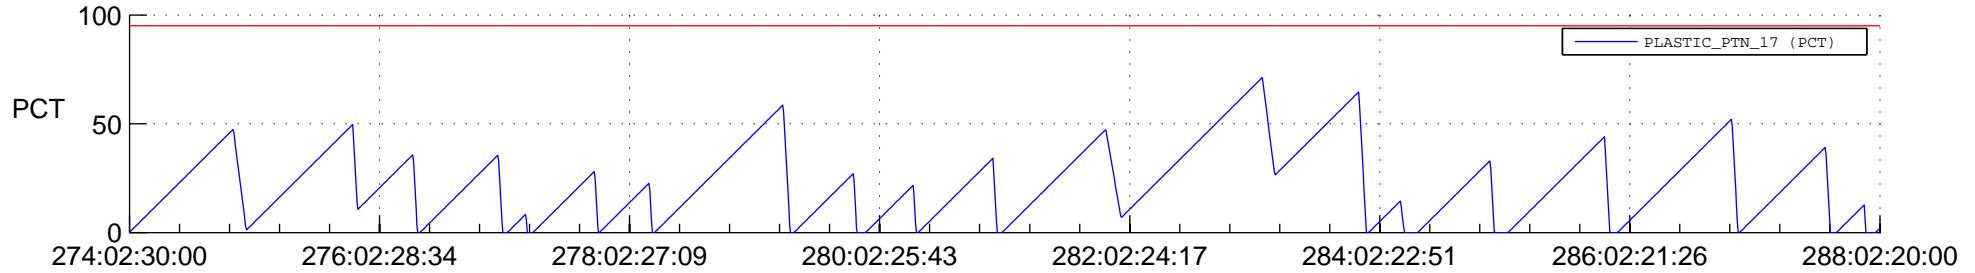

# STEREO AHEAD SSR PCT Full Prediction

## SWAVES\_Percent\_Full\_Prediction

## Spacecraft\_DownLink\_Rate

Ground Time (2019:274:02:30:00.000 -2019:288:02:20:00.000)