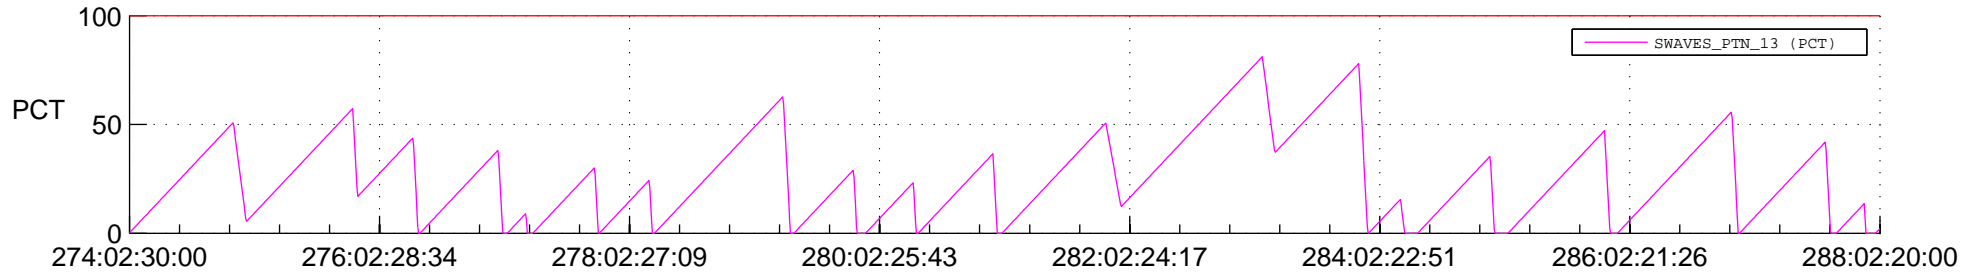

## SWAVES\_Percent\_Full\_Prediction

## Spacecraft\_DownLink\_Rate

Ground Time (2019:274:02:30:00.000 -2019:288:02:20:00.000)