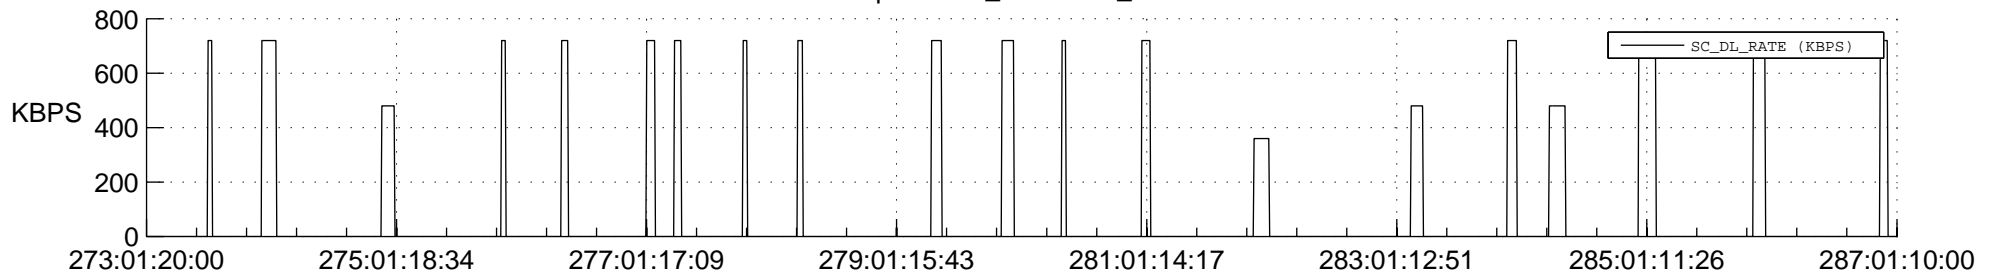

STEREO AHEAD SSR PCT Full Prediction

SWAVES_Percent_Full_Prediction

IMPACT_Percent_Full_Prediction

PLASTIC_Percent_Full_Prediction

Spacecraft_DownLink_Rate

Ground Time (2019:273:01:20:00.000 -2019:287:01:10:00.000)