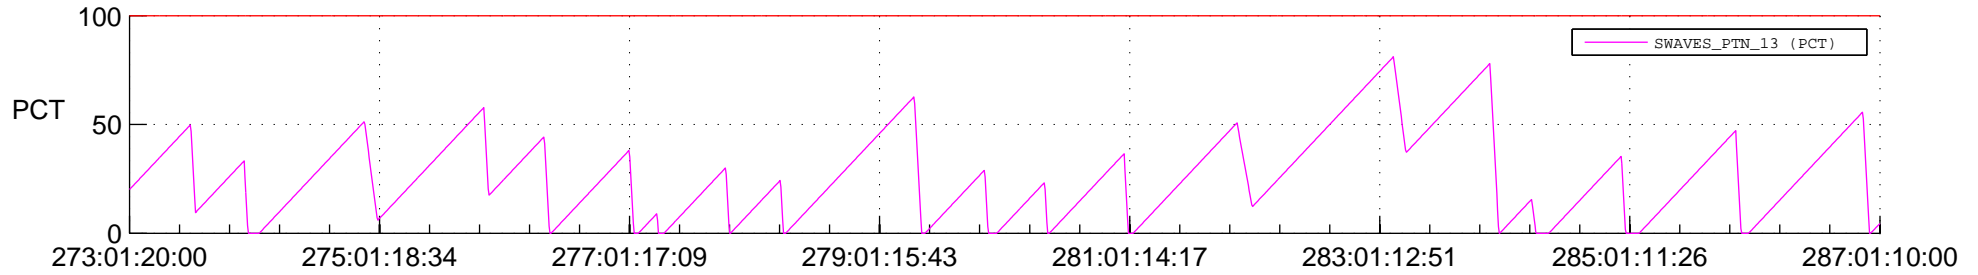

STEREO AHEAD SSR PCT Full Prediction

SWAVES_Percent_Full_Prediction

IMPACT_Percent_Full_Prediction

PLASTIC_Percent_Full_Prediction

Spacecraft_DownLink_Rate

Ground Time (2019:273:01:20:00.000 -2019:287:01:10:00.000)