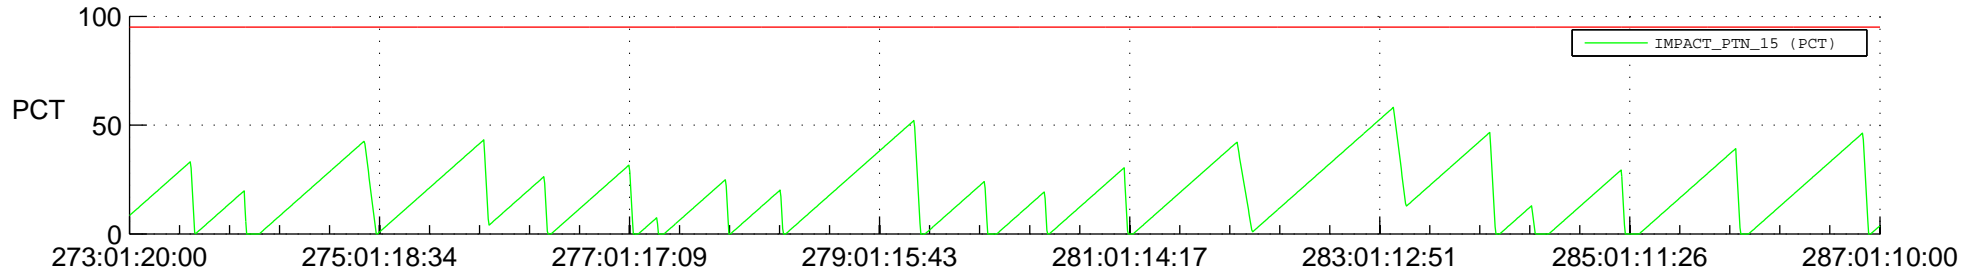

STEREO AHEAD SSR PCT Full Prediction

SWAVES_Percent_Full_Prediction

IMPACT_Percent_Full_Prediction

PLASTIC_Percent_Full_Prediction

Spacecraft_DownLink_Rate

Ground Time (2019:273:01:20:00.000 -2019:287:01:10:00.000)