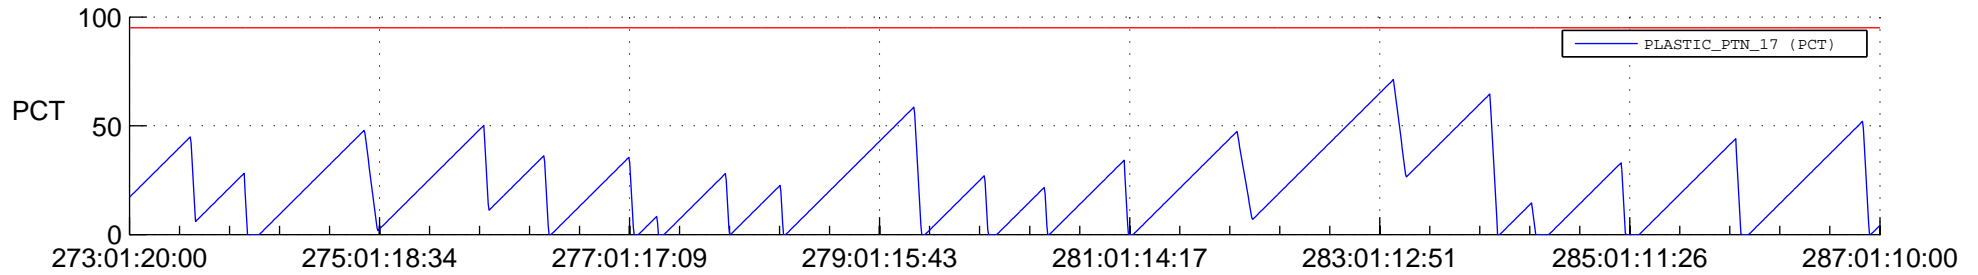

STEREO AHEAD SSR PCT Full Prediction

SWAVES_Percent_Full_Prediction

IMPACT_Percent_Full_Prediction

PLASTIC_Percent_Full_Prediction

Spacecraft_DownLink_Rate

Ground Time (2019:273:01:20:00.000 -2019:287:01:10:00.000)