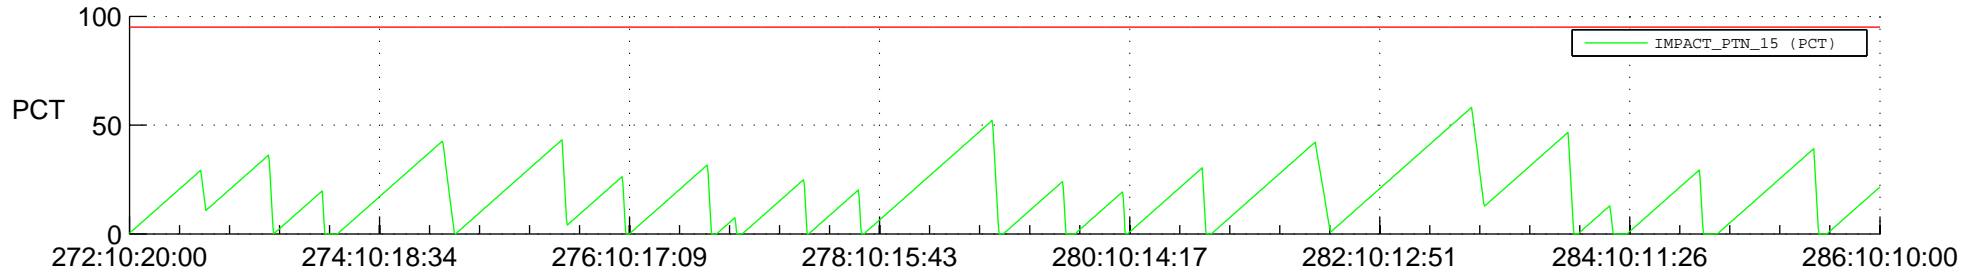

IMPACT_Percent_Full_Prediction