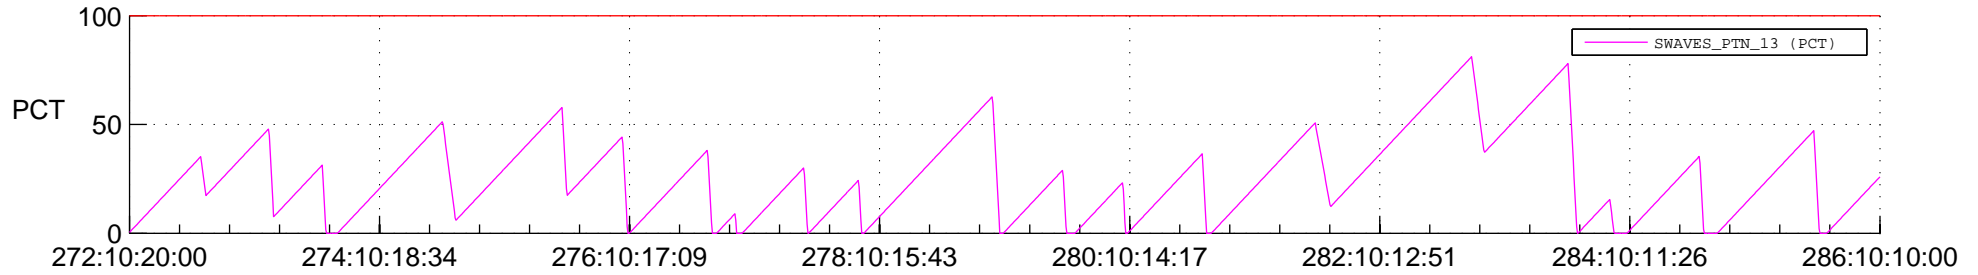

## SWAVES\_Percent\_Full\_Prediction

## Spacecraft\_DownLink\_Rate

Ground Time (2019:272:10:20:00.000 -2019:286:10:10:00.000)