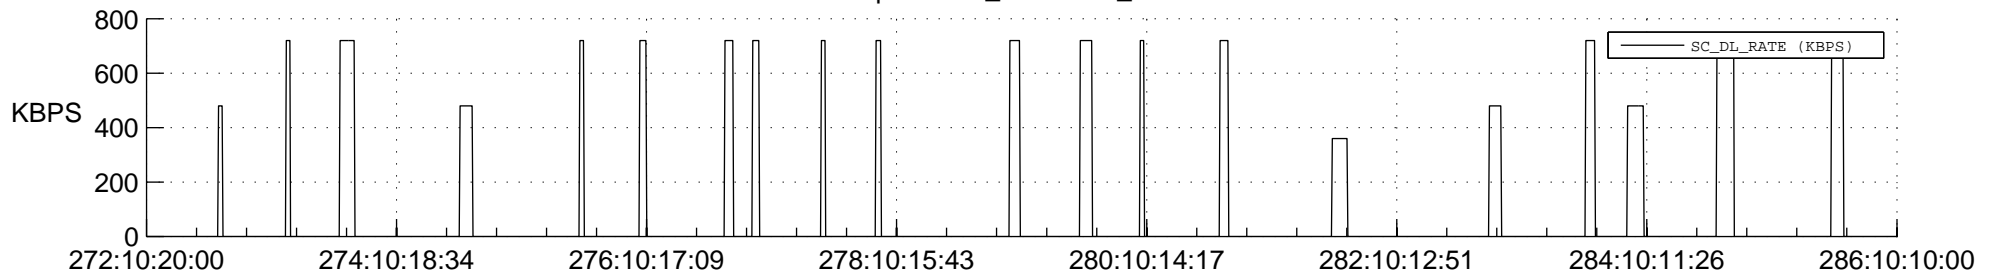

## Spacecraft\_DownLink\_Rate

Ground Time (2019:272:10:20:00.000 -2019:286:10:10:00.000)