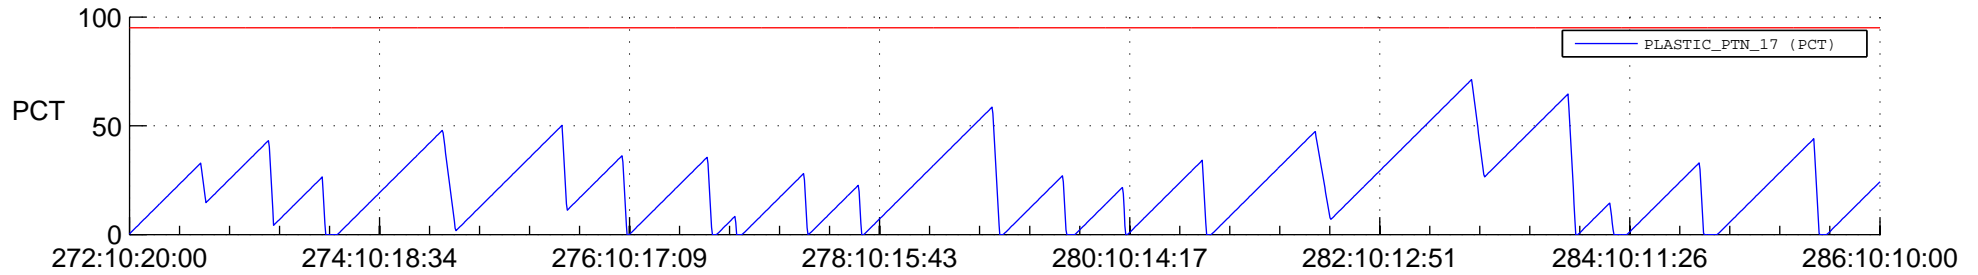

## SWAVES\_Percent\_Full\_Prediction

## Spacecraft\_DownLink\_Rate

Ground Time (2019:272:10:20:00.000 -2019:286:10:10:00.000)