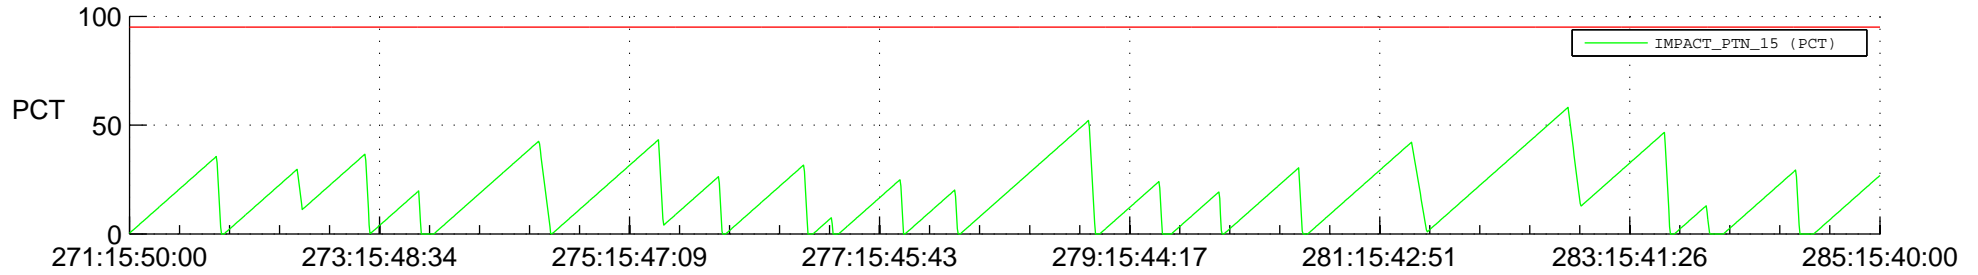

STEREO AHEAD SSR PCT Full Prediction

SWAVES_Percent_Full_Prediction

IMPACT_Percent_Full_Prediction

PLASTIC_Percent_Full_Prediction

Spacecraft_DownLink_Rate

Ground Time (2019:271:15:50:00.000 -2019:285:15:40:00.000)