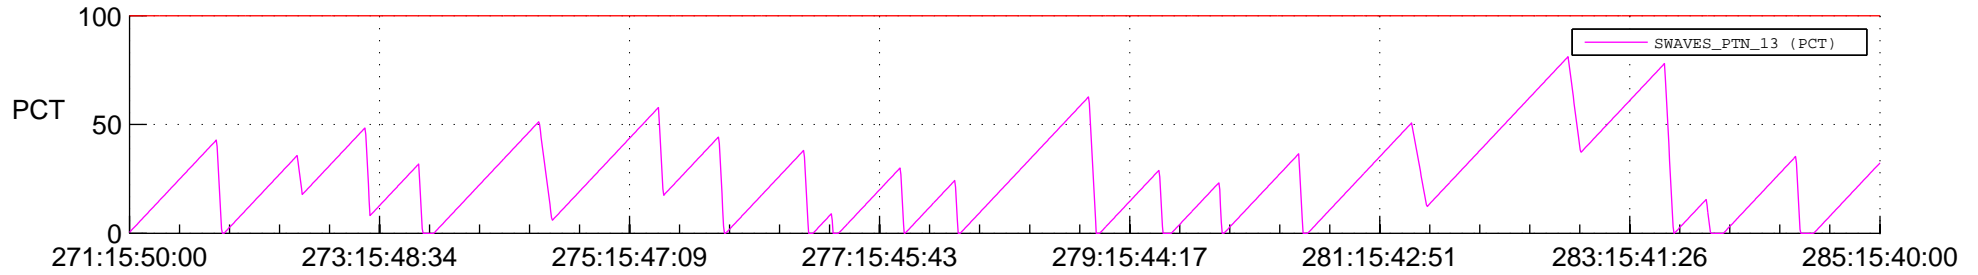

STEREO AHEAD SSR PCT Full Prediction

SWAVES_Percent_Full_Prediction

IMPACT_Percent_Full_Prediction

PLASTIC_Percent_Full_Prediction

Spacecraft_DownLink_Rate

Ground Time (2019:271:15:50:00.000 -2019:285:15:40:00.000)