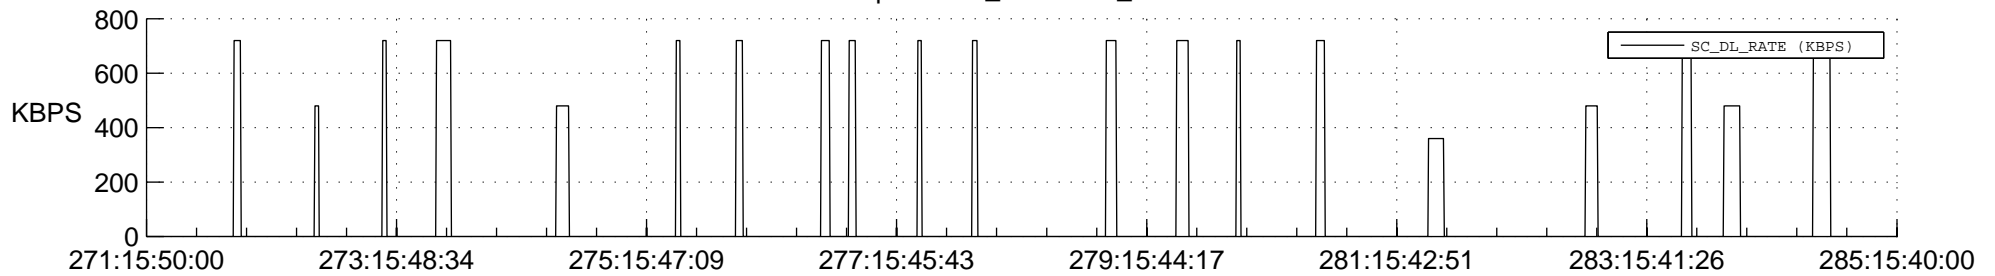

STEREO AHEAD SSR PCT Full Prediction

SWAVES_Percent_Full_Prediction

IMPACT_Percent_Full_Prediction

PLASTIC_Percent_Full_Prediction

Spacecraft_DownLink_Rate

Ground Time (2019:271:15:50:00.000 -2019:285:15:40:00.000)