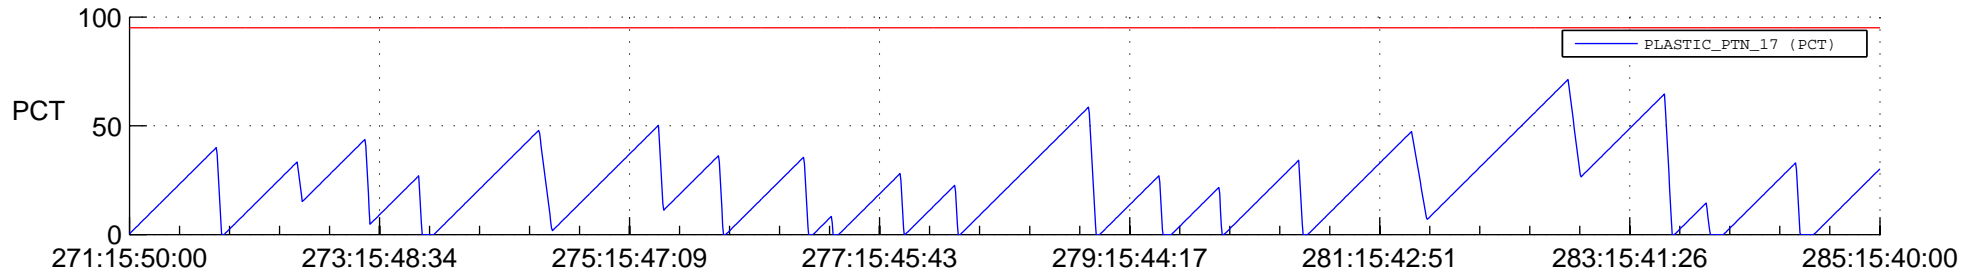

STEREO AHEAD SSR PCT Full Prediction

SWAVES_Percent_Full_Prediction

IMPACT_Percent_Full_Prediction

PLASTIC_Percent_Full_Prediction

Spacecraft_DownLink_Rate

Ground Time (2019:271:15:50:00.000 -2019:285:15:40:00.000)