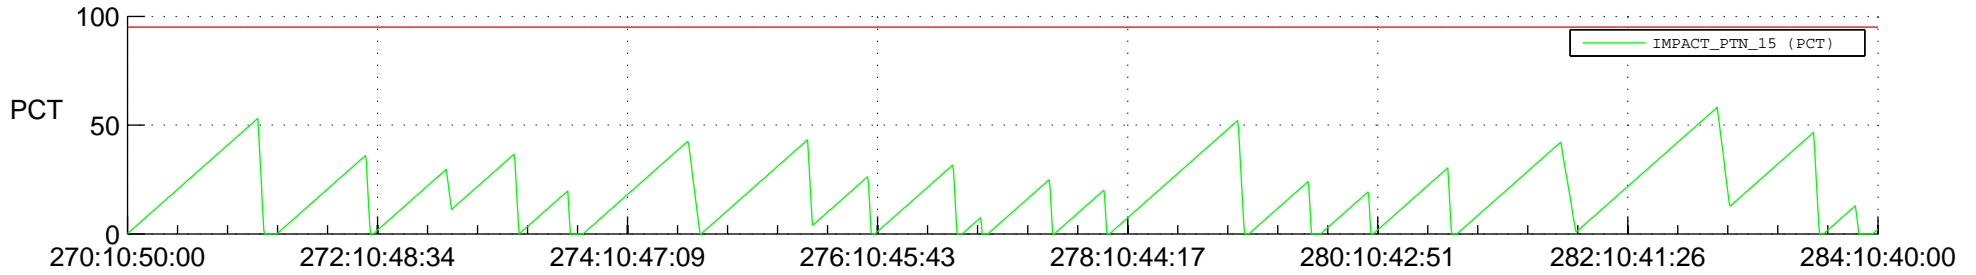

STEREO AHEAD SSR PCT Full Prediction

SWAVES_Percent_Full_Prediction

IMPACT_Percent_Full_Prediction

PLASTIC_Percent_Full_Prediction

Spacecraft_DownLink_Rate

Ground Time (2019:270:10:50:00.000 -2019:284:10:40:00.000)