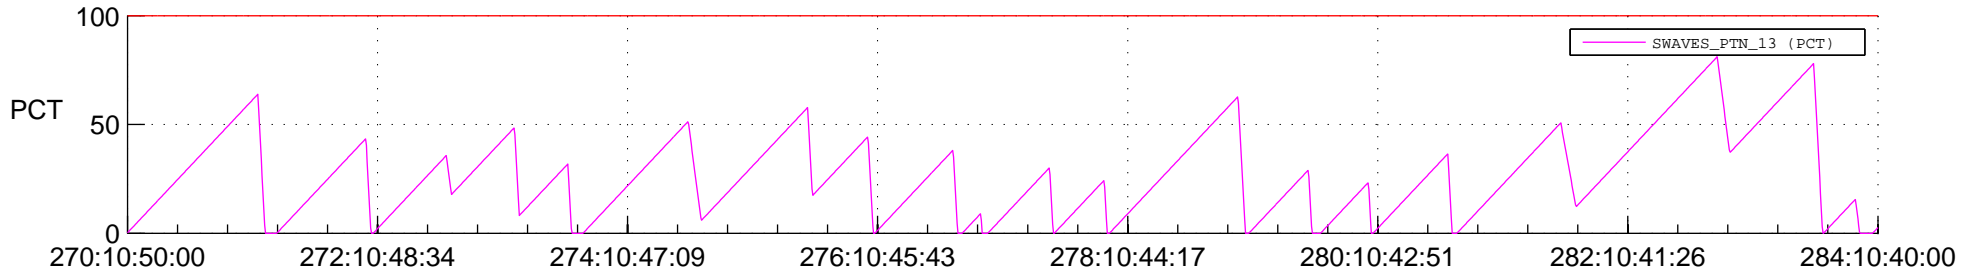

STEREO AHEAD SSR PCT Full Prediction

SWAVES_Percent_Full_Prediction

IMPACT_Percent_Full_Prediction

PLASTIC_Percent_Full_Prediction

Spacecraft_DownLink_Rate

Ground Time (2019:270:10:50:00.000 -2019:284:10:40:00.000)