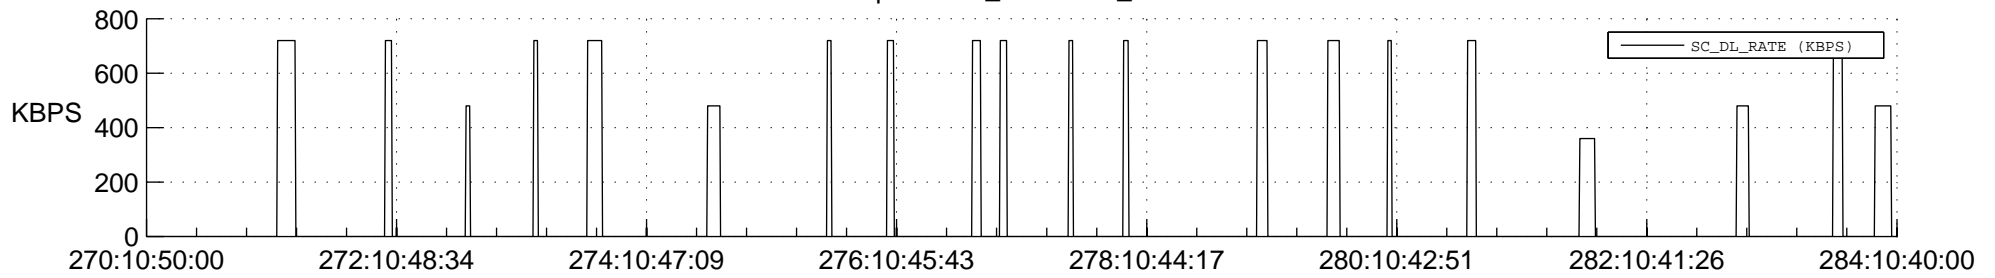

STEREO AHEAD SSR PCT Full Prediction

SWAVES_Percent_Full_Prediction

IMPACT_Percent_Full_Prediction

PLASTIC_Percent_Full_Prediction

Spacecraft_DownLink_Rate

Ground Time (2019:270:10:50:00.000 -2019:284:10:40:00.000)