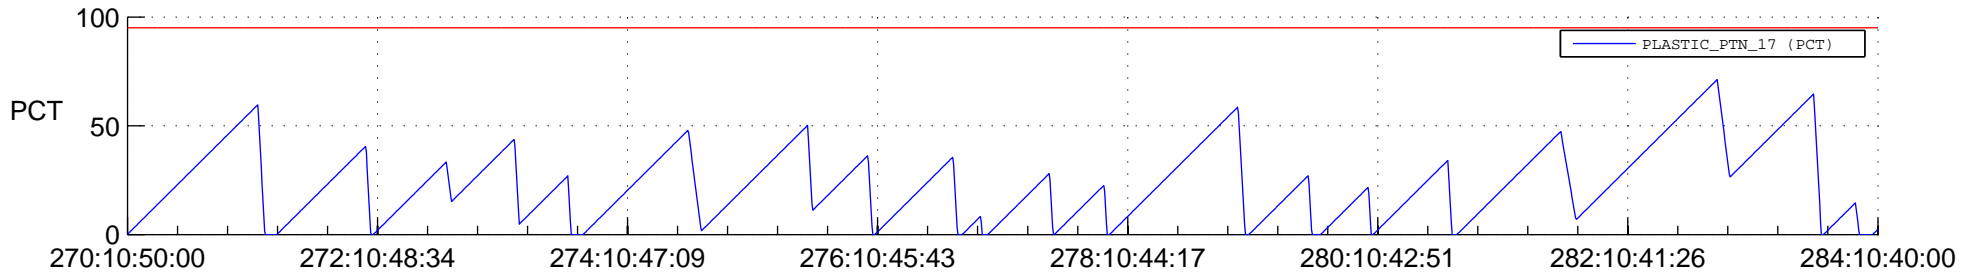

STEREO AHEAD SSR PCT Full Prediction

SWAVES_Percent_Full_Prediction

IMPACT_Percent_Full_Prediction

PLASTIC_Percent_Full_Prediction

Spacecraft_DownLink_Rate

Ground Time (2019:270:10:50:00.000 -2019:284:10:40:00.000)