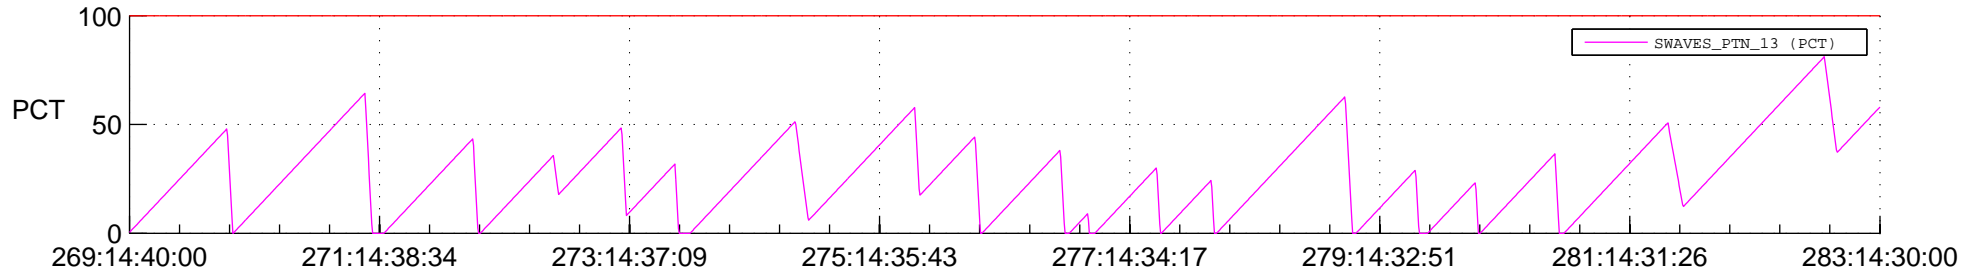

## SWAVES\_Percent\_Full\_Prediction

## Spacecraft\_DownLink\_Rate

Ground Time (2019:269:14:40:00.000 -2019:283:14:30:00.000)