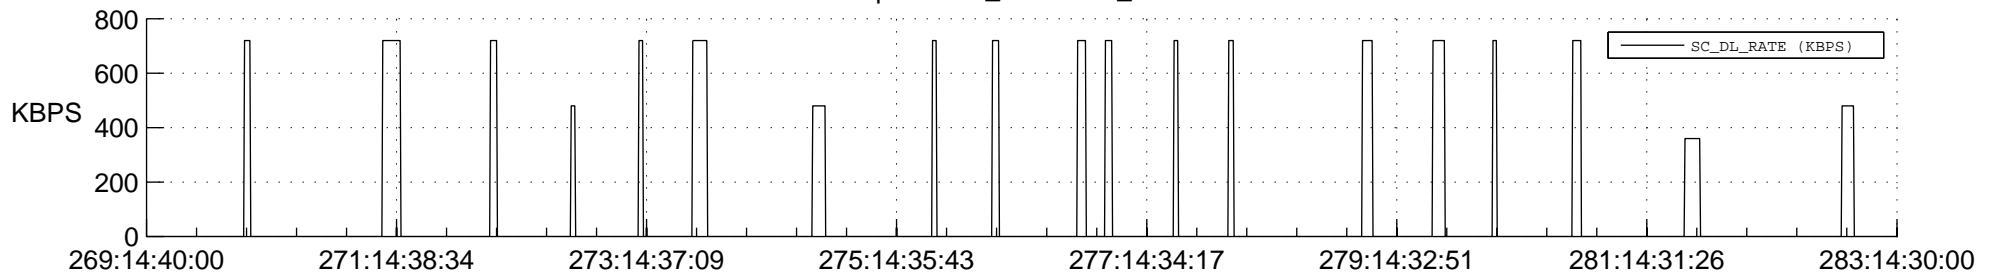

## Spacecraft\_DownLink\_Rate

Ground Time (2019:269:14:40:00.000 -2019:283:14:30:00.000)