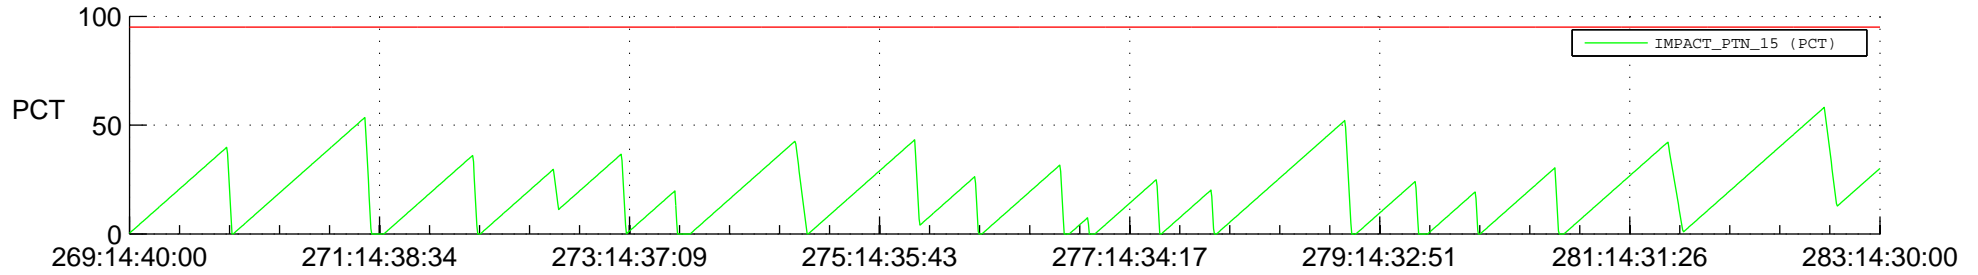

IMPACT_Percent_Full_Prediction