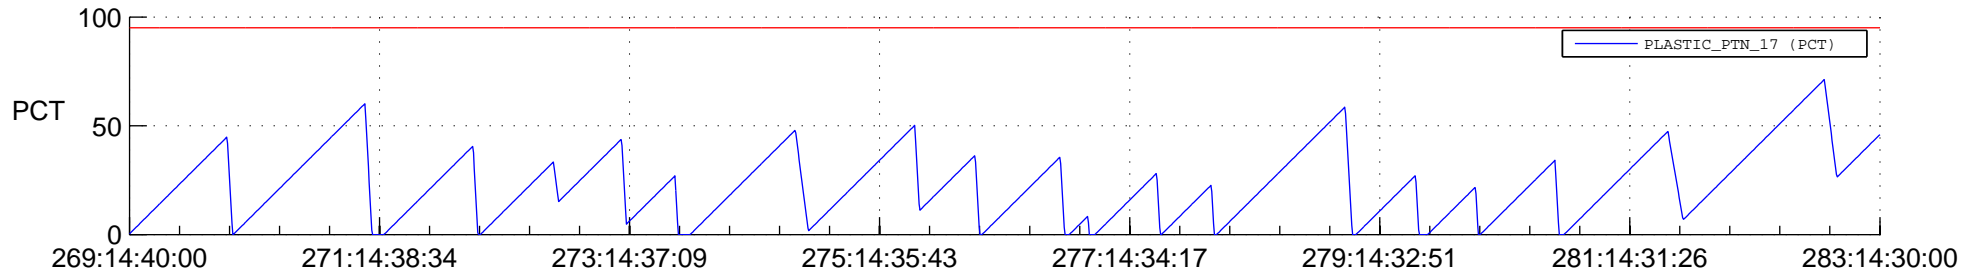

# STEREO AHEAD SSR PCT Full Prediction

## SWAVES\_Percent\_Full\_Prediction

## Spacecraft\_DownLink\_Rate

Ground Time (2019:269:14:40:00.000 -2019:283:14:30:00.000)