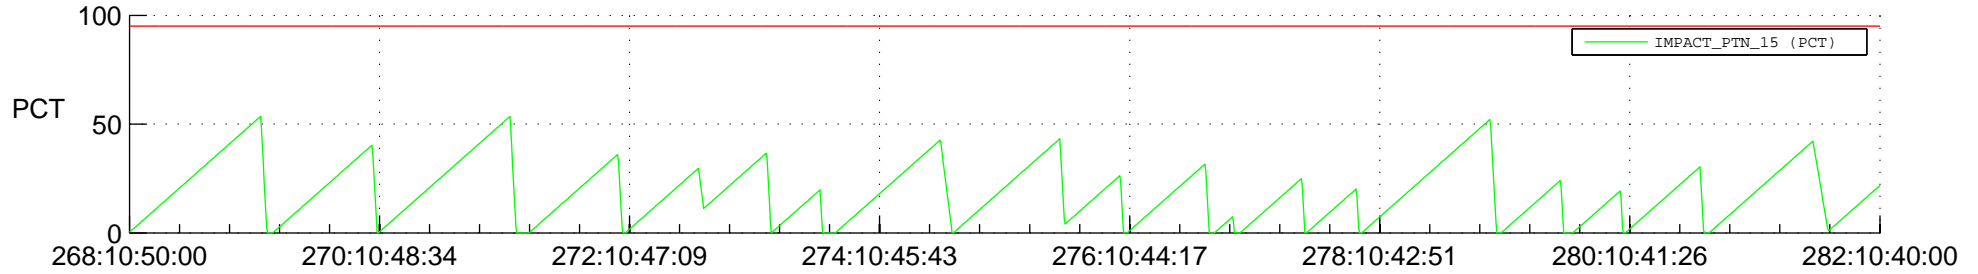

STEREO AHEAD SSR PCT Full Prediction

SWAVES_Percent_Full_Prediction

IMPACT_Percent_Full_Prediction

PLASTIC_Percent_Full_Prediction

Spacecraft_DownLink_Rate

Ground Time (2019:268:10:50:00.000 -2019:282:10:40:00.000)