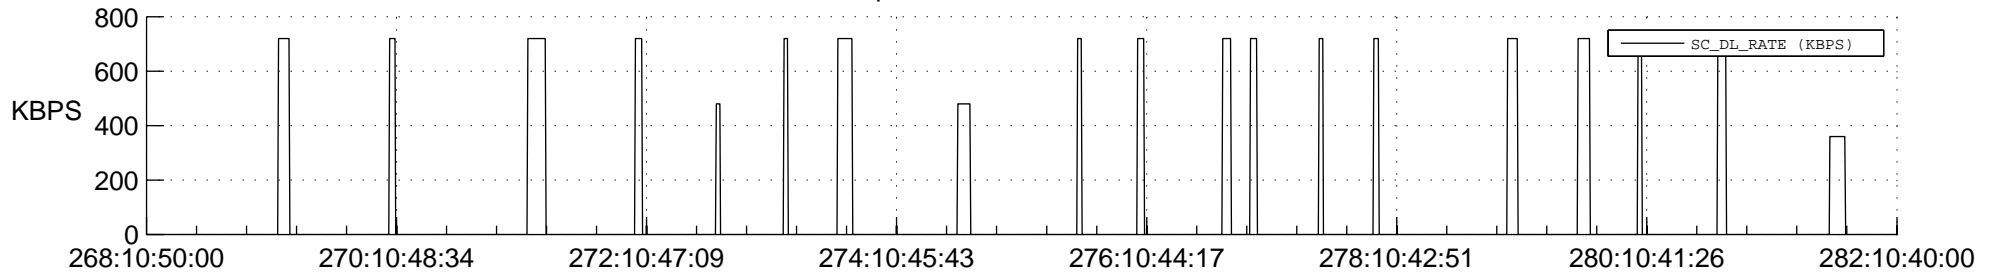

STEREO AHEAD SSR PCT Full Prediction

SWAVES_Percent_Full_Prediction

IMPACT_Percent_Full_Prediction

PLASTIC_Percent_Full_Prediction

Spacecraft_DownLink_Rate

Ground Time (2019:268:10:50:00.000 -2019:282:10:40:00.000)