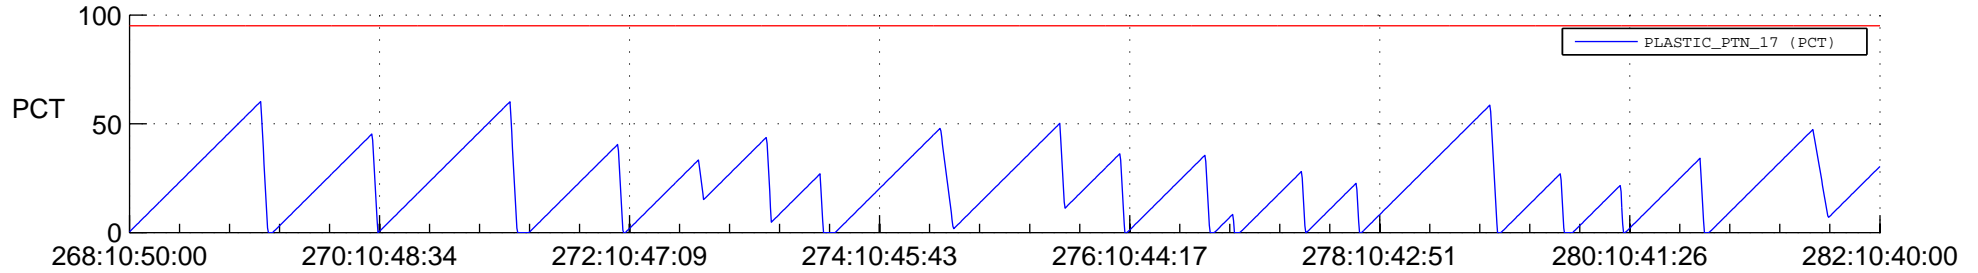

STEREO AHEAD SSR PCT Full Prediction

SWAVES_Percent_Full_Prediction

IMPACT_Percent_Full_Prediction

PLASTIC_Percent_Full_Prediction

Spacecraft_DownLink_Rate

Ground Time (2019:268:10:50:00.000 -2019:282:10:40:00.000)