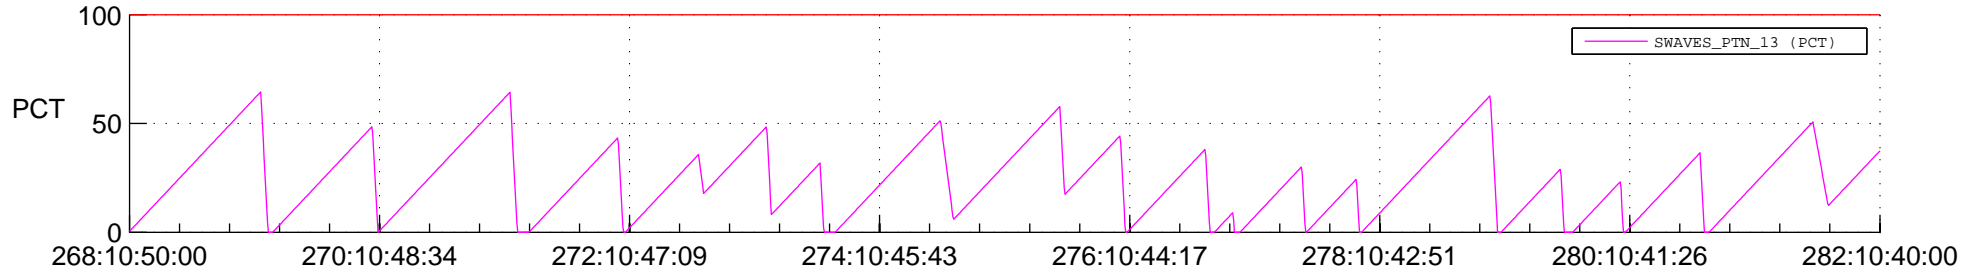

STEREO AHEAD SSR PCT Full Prediction

SWAVES_Percent_Full_Prediction

IMPACT_Percent_Full_Prediction

PLASTIC_Percent_Full_Prediction

Spacecraft_DownLink_Rate

Ground Time (2019:268:10:50:00.000 -2019:282:10:40:00.000)