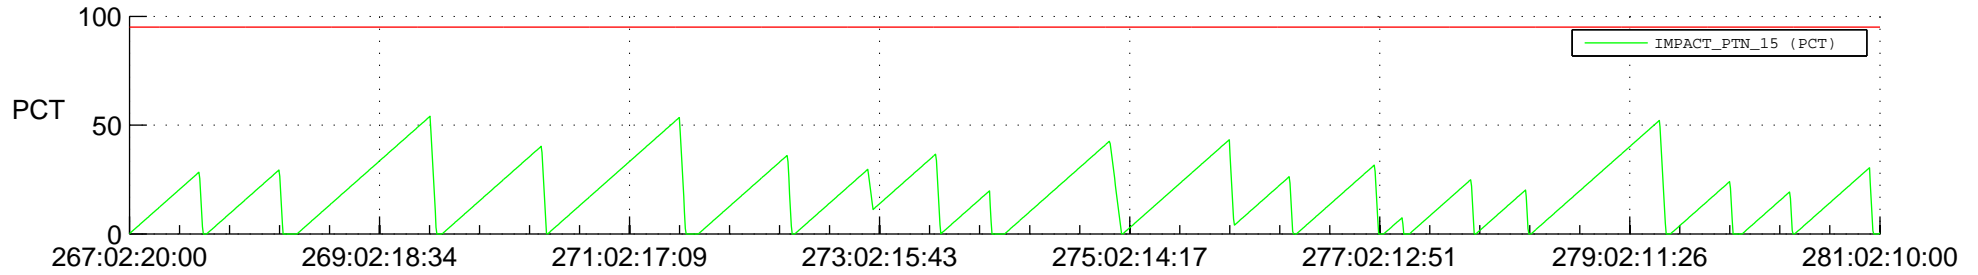

IMPACT_Percent_Full_Prediction