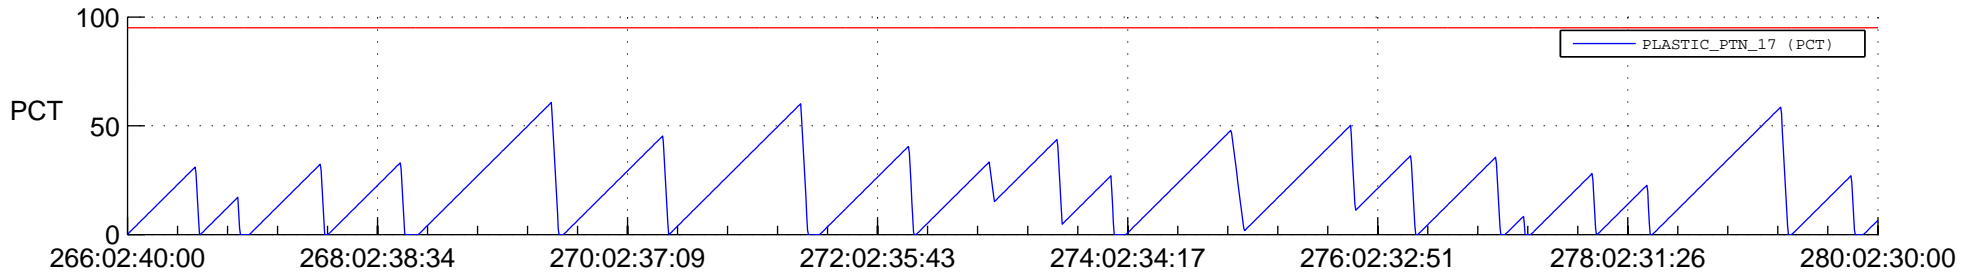

# STEREO AHEAD SSR PCT Full Prediction

## SWAVES\_Percent\_Full\_Prediction

## Spacecraft\_DownLink\_Rate

Ground Time (2019:266:02:40:00.000 -2019:280:02:30:00.000)