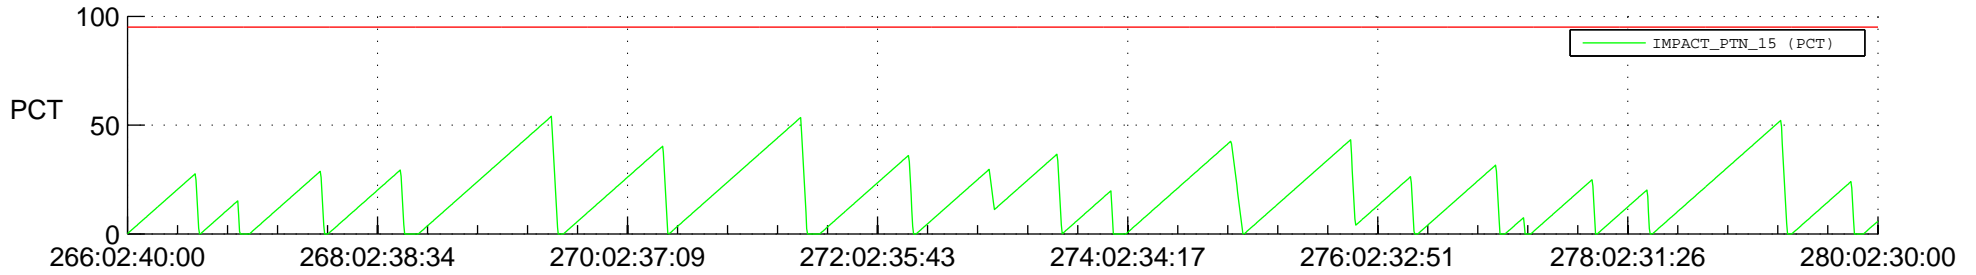

IMPACT_Percent_Full_Prediction