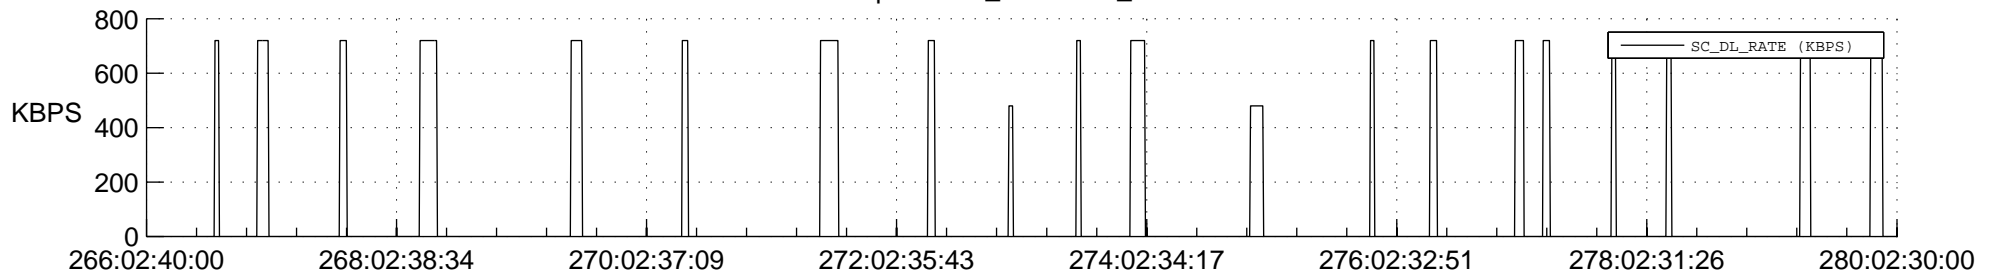

## Spacecraft\_DownLink\_Rate

Ground Time (2019:266:02:40:00.000 -2019:280:02:30:00.000)