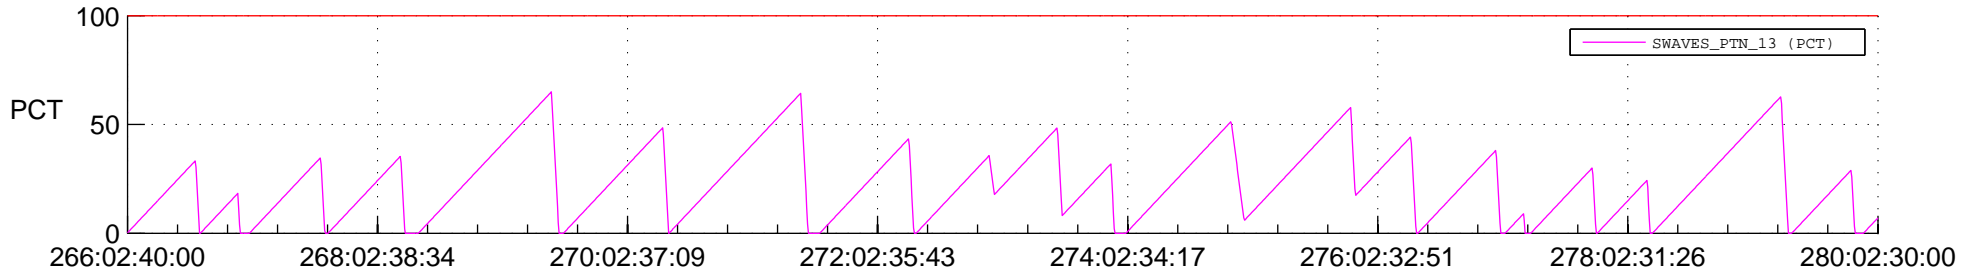

# STEREO AHEAD SSR PCT Full Prediction

## SWAVES\_Percent\_Full\_Prediction

## Spacecraft\_DownLink\_Rate

Ground Time (2019:266:02:40:00.000 -2019:280:02:30:00.000)