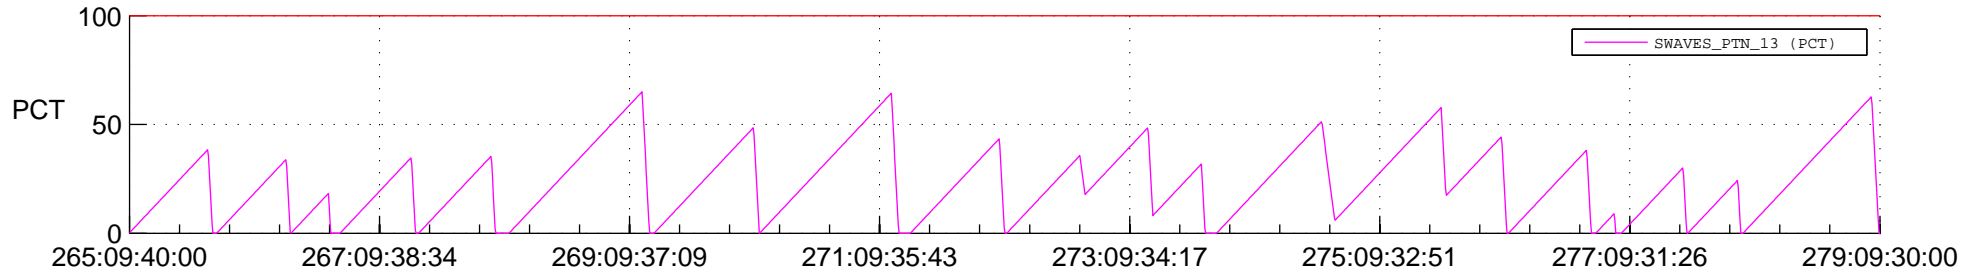

STEREO AHEAD SSR PCT Full Prediction

SWAVES_Percent_Full_Prediction

IMPACT_Percent_Full_Prediction

PLASTIC_Percent_Full_Prediction

Spacecraft_DownLink_Rate

Ground Time (2019:265:09:40:00.000 -2019:279:09:30:00.000)