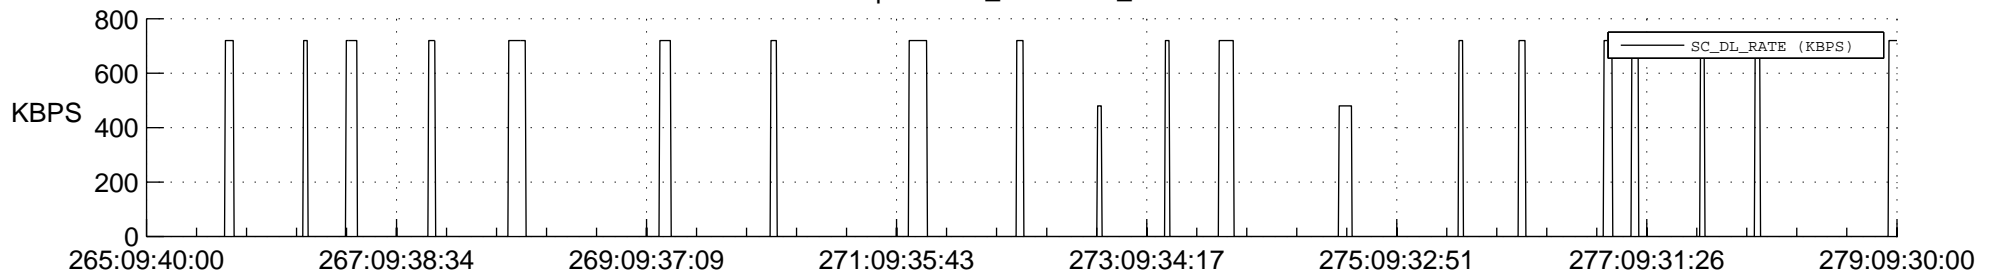

STEREO AHEAD SSR PCT Full Prediction

SWAVES_Percent_Full_Prediction

IMPACT_Percent_Full_Prediction

PLASTIC_Percent_Full_Prediction

Spacecraft_DownLink_Rate

Ground Time (2019:265:09:40:00.000 -2019:279:09:30:00.000)