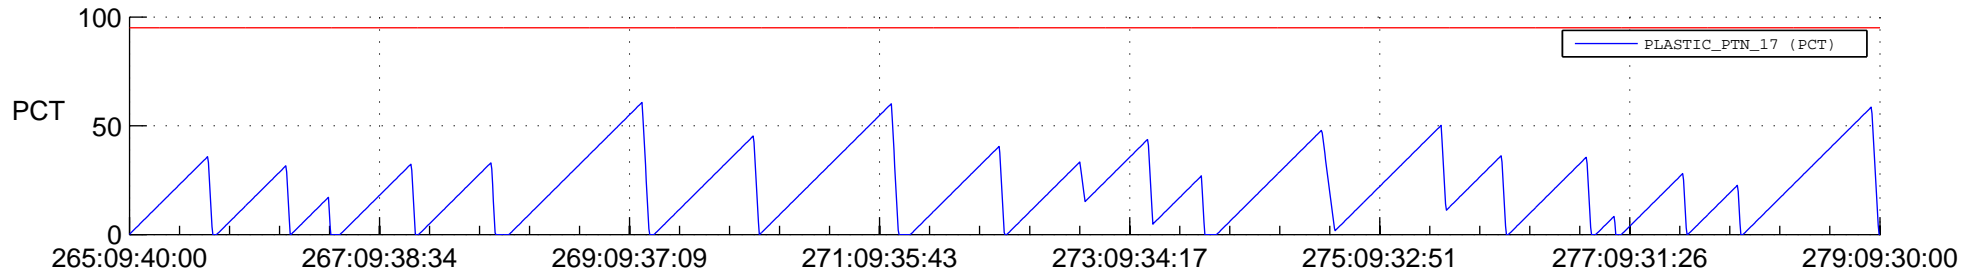

STEREO AHEAD SSR PCT Full Prediction

SWAVES_Percent_Full_Prediction

IMPACT_Percent_Full_Prediction

PLASTIC_Percent_Full_Prediction

Spacecraft_DownLink_Rate

Ground Time (2019:265:09:40:00.000 -2019:279:09:30:00.000)