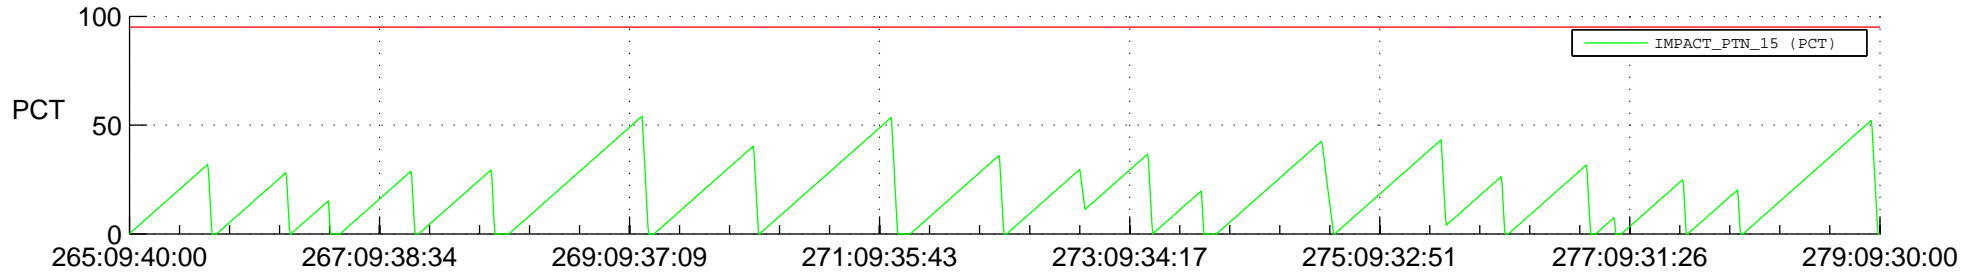

STEREO AHEAD SSR PCT Full Prediction

SWAVES_Percent_Full_Prediction

IMPACT_Percent_Full_Prediction

PLASTIC_Percent_Full_Prediction

Spacecraft_DownLink_Rate

Ground Time (2019:265:09:40:00.000 -2019:279:09:30:00.000)