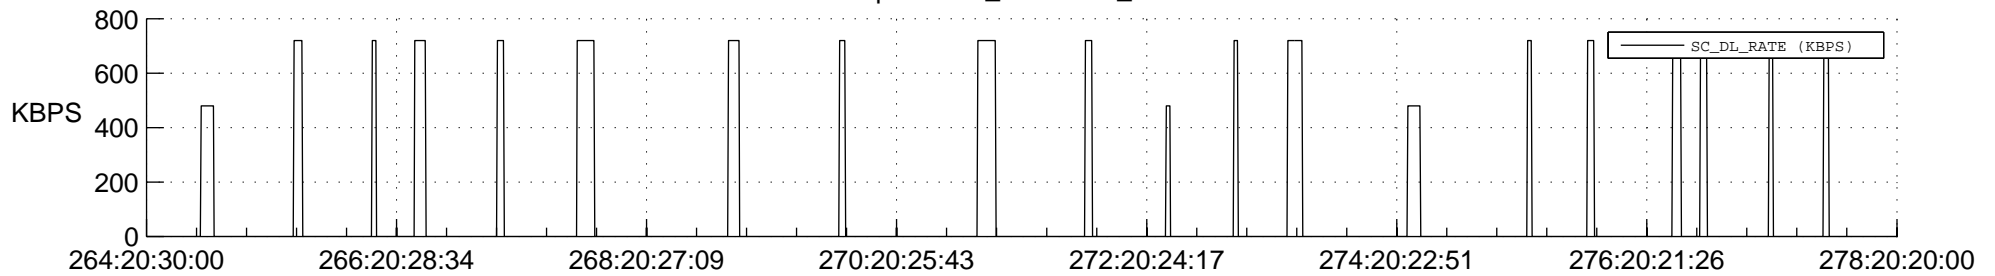

STEREO AHEAD SSR PCT Full Prediction

SWAVES_Percent_Full_Prediction

IMPACT_Percent_Full_Prediction

PLASTIC_Percent_Full_Prediction

Spacecraft_DownLink_Rate

Ground Time (2019:264:20:30:00.000 -2019:278:20:20:00.000)