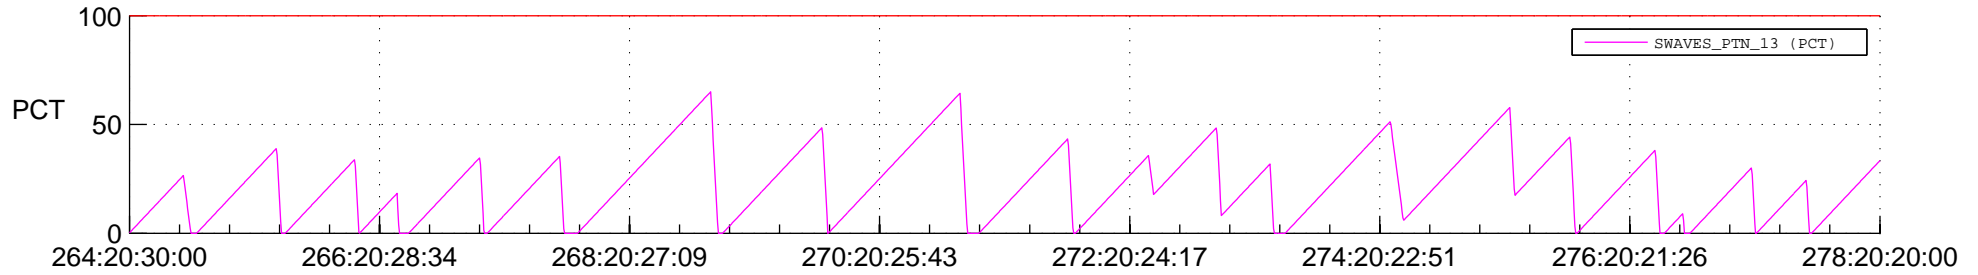

STEREO AHEAD SSR PCT Full Prediction

SWAVES_Percent_Full_Prediction

IMPACT_Percent_Full_Prediction

PLASTIC_Percent_Full_Prediction

Spacecraft_DownLink_Rate

Ground Time (2019:264:20:30:00.000 -2019:278:20:20:00.000)