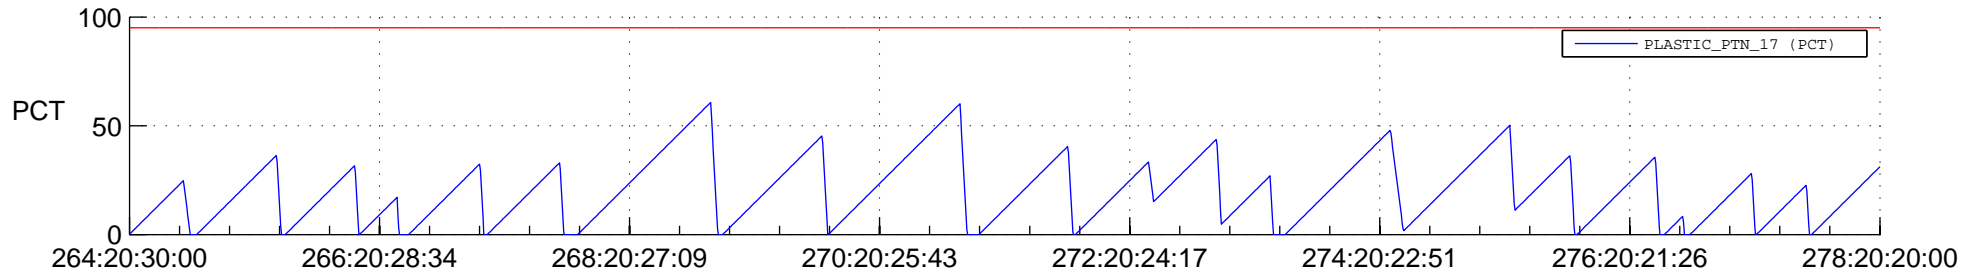

STEREO AHEAD SSR PCT Full Prediction

SWAVES_Percent_Full_Prediction

IMPACT_Percent_Full_Prediction

PLASTIC_Percent_Full_Prediction

Spacecraft_DownLink_Rate

Ground Time (2019:264:20:30:00.000 -2019:278:20:20:00.000)