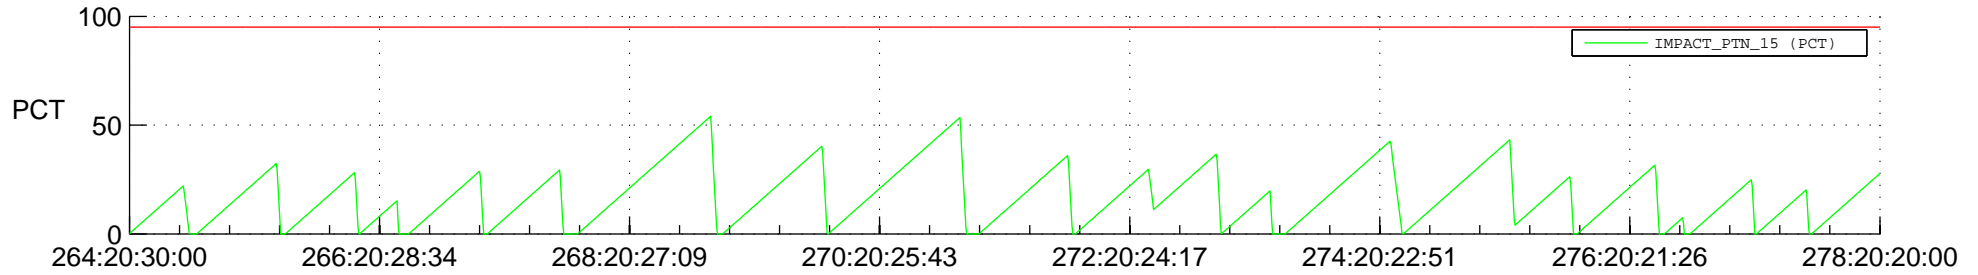

STEREO AHEAD SSR PCT Full Prediction

SWAVES_Percent_Full_Prediction

IMPACT_Percent_Full_Prediction

PLASTIC_Percent_Full_Prediction

Spacecraft_DownLink_Rate

Ground Time (2019:264:20:30:00.000 -2019:278:20:20:00.000)