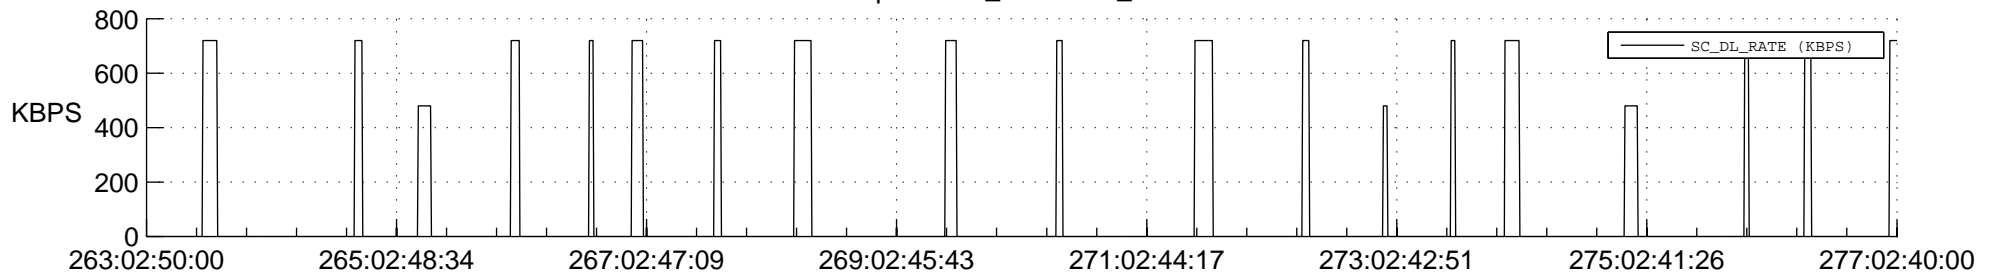

STEREO AHEAD SSR PCT Full Prediction

SWAVES_Percent_Full_Prediction

IMPACT_Percent_Full_Prediction

PLASTIC_Percent_Full_Prediction

Spacecraft_DownLink_Rate

Ground Time (2019:263:02:50:00.000 -2019:277:02:40:00.000)