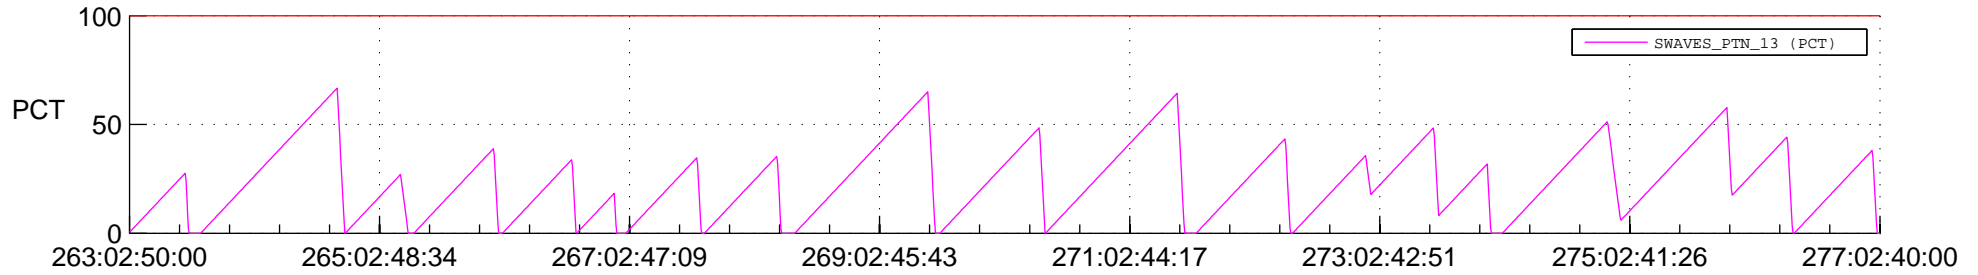

STEREO AHEAD SSR PCT Full Prediction

SWAVES_Percent_Full_Prediction

IMPACT_Percent_Full_Prediction

PLASTIC_Percent_Full_Prediction

Spacecraft_DownLink_Rate

Ground Time (2019:263:02:50:00.000 -2019:277:02:40:00.000)