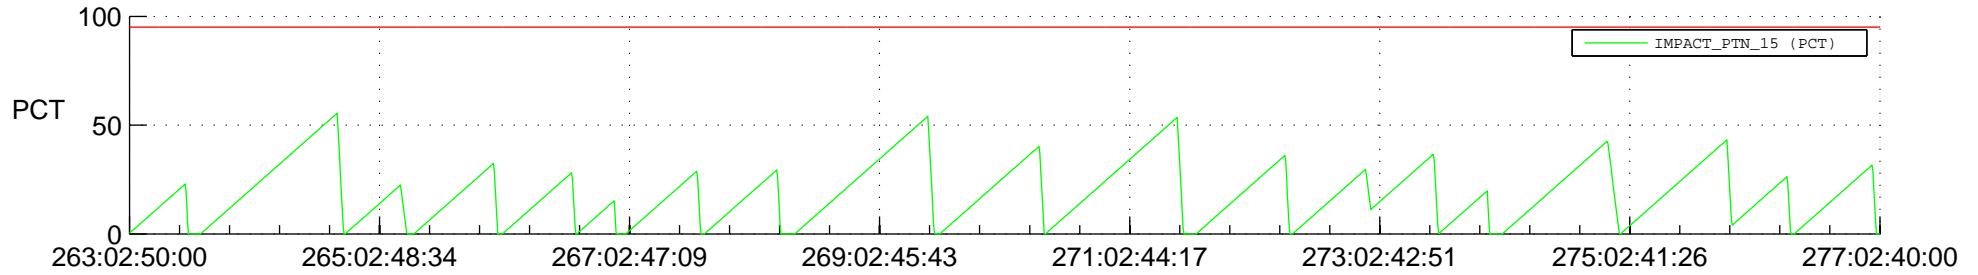

STEREO AHEAD SSR PCT Full Prediction

SWAVES_Percent_Full_Prediction

IMPACT_Percent_Full_Prediction

PLASTIC_Percent_Full_Prediction

Spacecraft_DownLink_Rate

Ground Time (2019:263:02:50:00.000 -2019:277:02:40:00.000)