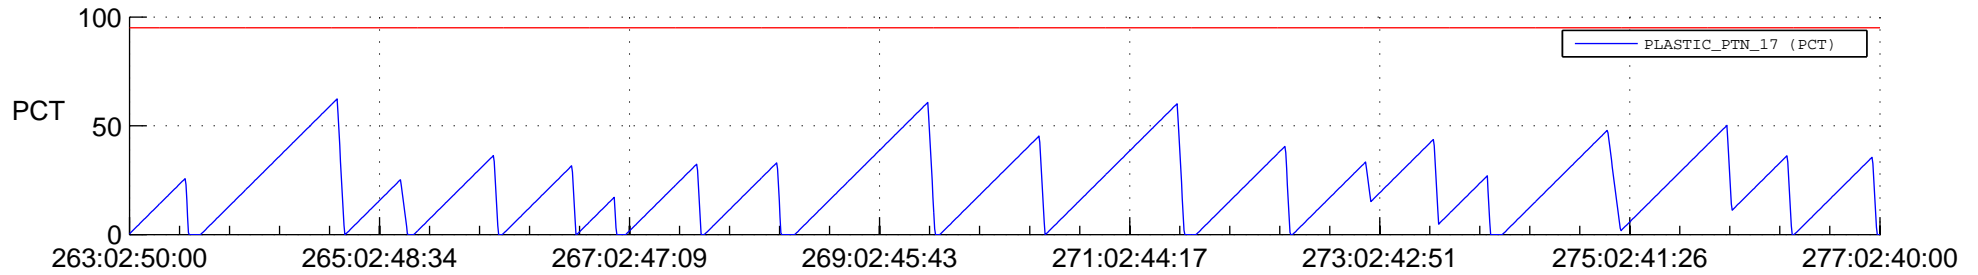

STEREO AHEAD SSR PCT Full Prediction

SWAVES_Percent_Full_Prediction

IMPACT_Percent_Full_Prediction

PLASTIC_Percent_Full_Prediction

Spacecraft_DownLink_Rate

Ground Time (2019:263:02:50:00.000 -2019:277:02:40:00.000)