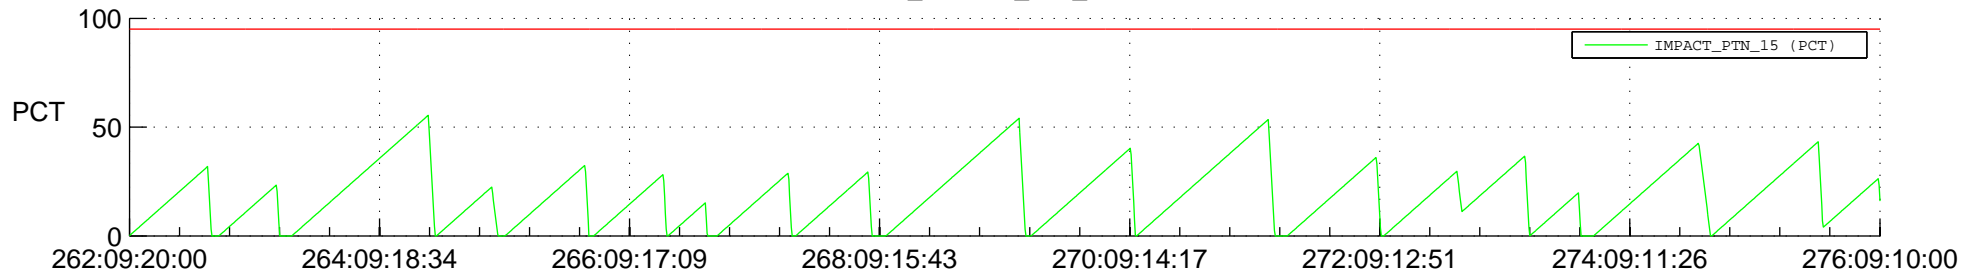

IMPACT_Percent_Full_Prediction