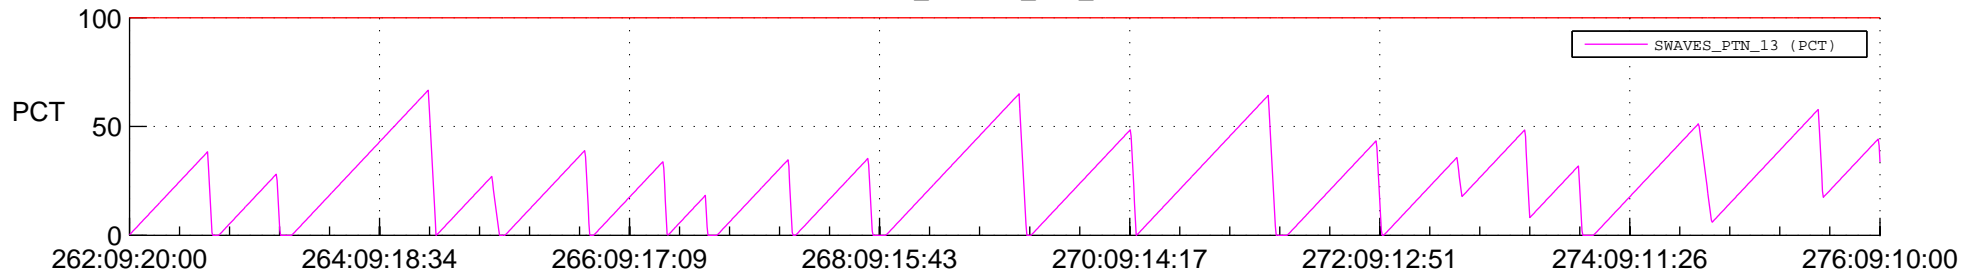

# STEREO AHEAD SSR PCT Full Prediction

## SWAVES\_Percent\_Full\_Prediction