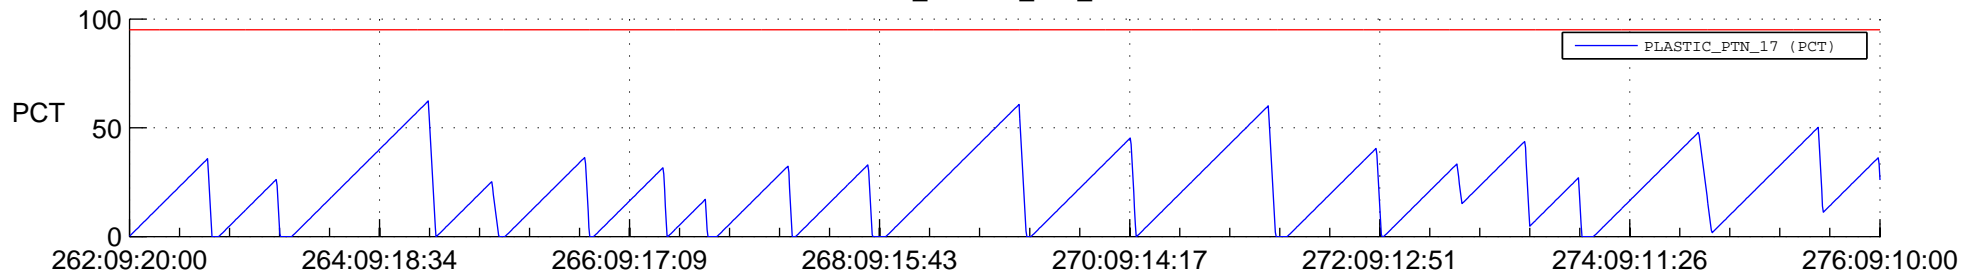

PLASTIC_Percent_Full_Prediction