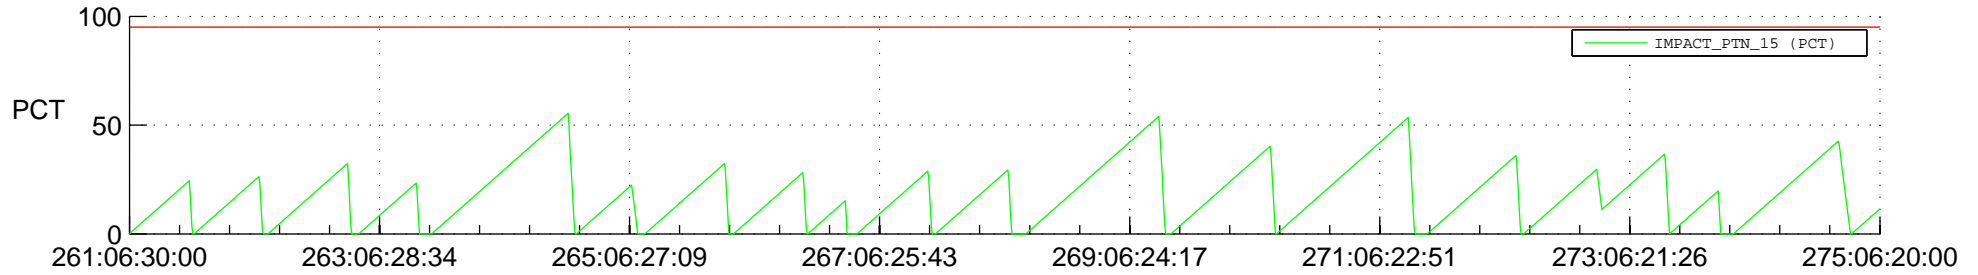

IMPACT_Percent_Full_Prediction