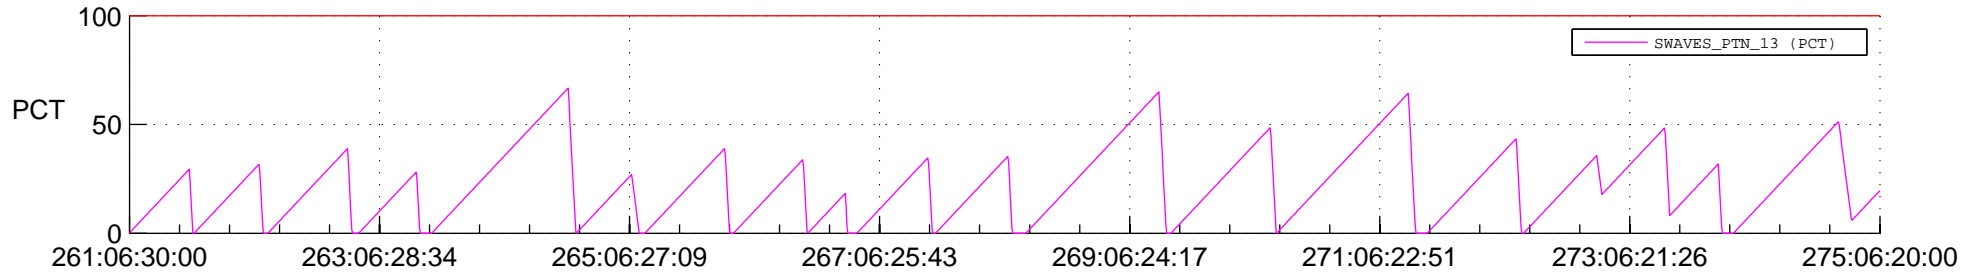

## SWAVES\_Percent\_Full\_Prediction

## Spacecraft\_DownLink\_Rate

Ground Time (2019:261:06:30:00.000 -2019:275:06:20:00.000)