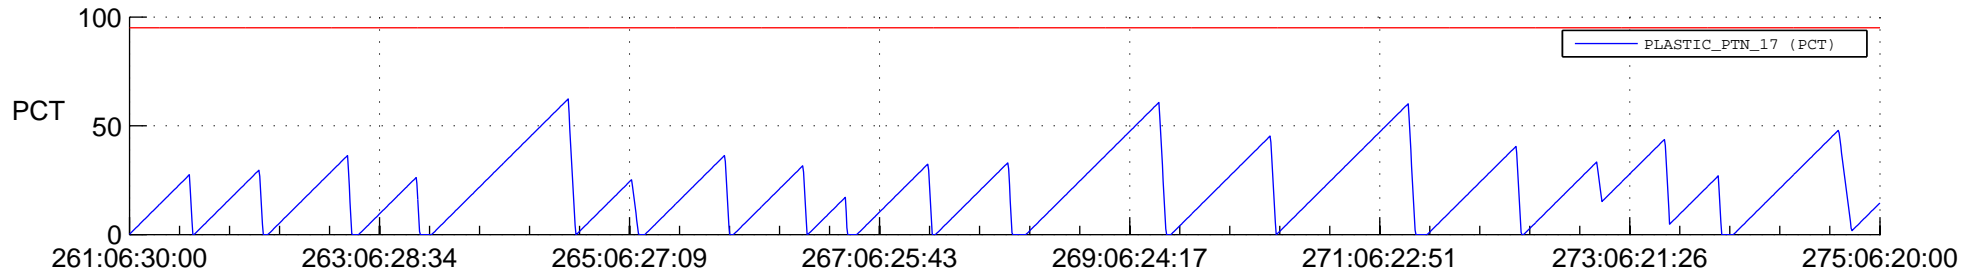

## SWAVES\_Percent\_Full\_Prediction

## Spacecraft\_DownLink\_Rate

Ground Time (2019:261:06:30:00.000 -2019:275:06:20:00.000)