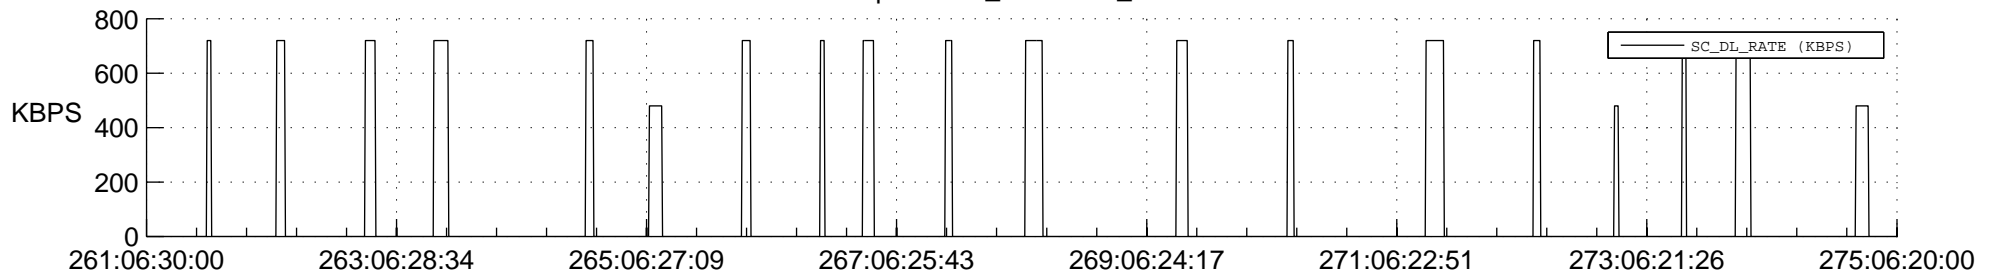

## Spacecraft\_DownLink\_Rate

Ground Time (2019:261:06:30:00.000 -2019:275:06:20:00.000)