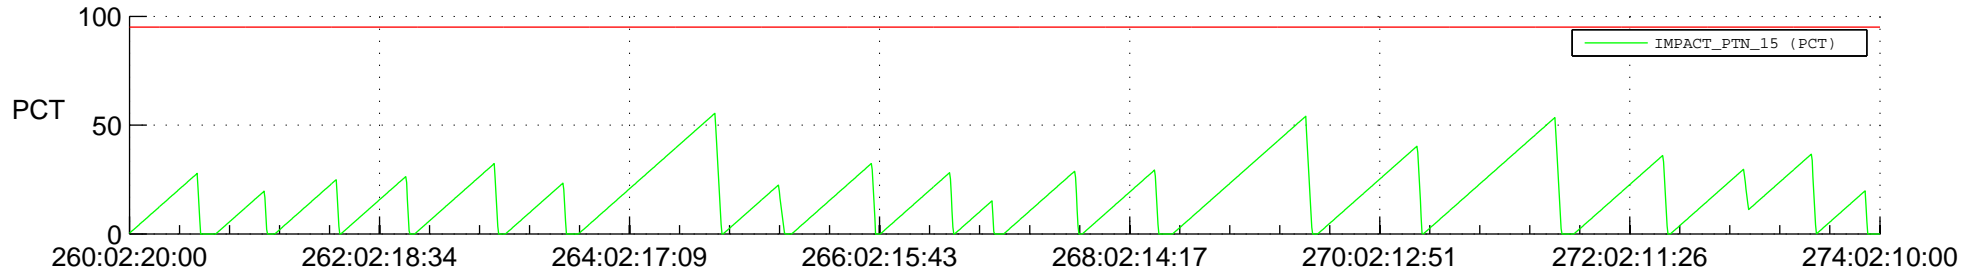

STEREO AHEAD SSR PCT Full Prediction

SWAVES_Percent_Full_Prediction

IMPACT_Percent_Full_Prediction

PLASTIC_Percent_Full_Prediction

Spacecraft_DownLink_Rate