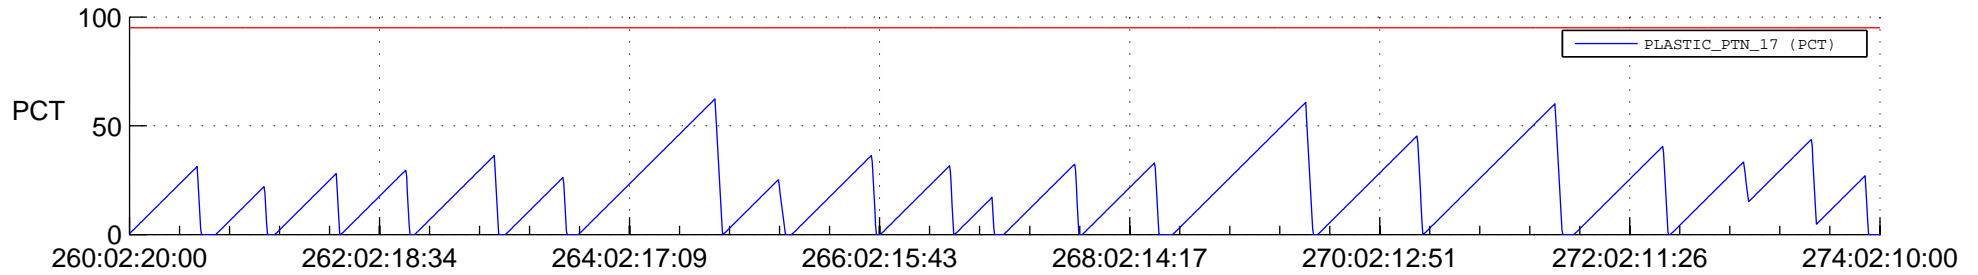

STEREO AHEAD SSR PCT Full Prediction

SWAVES_Percent_Full_Prediction

IMPACT_Percent_Full_Prediction

PLASTIC_Percent_Full_Prediction

Spacecraft_DownLink_Rate