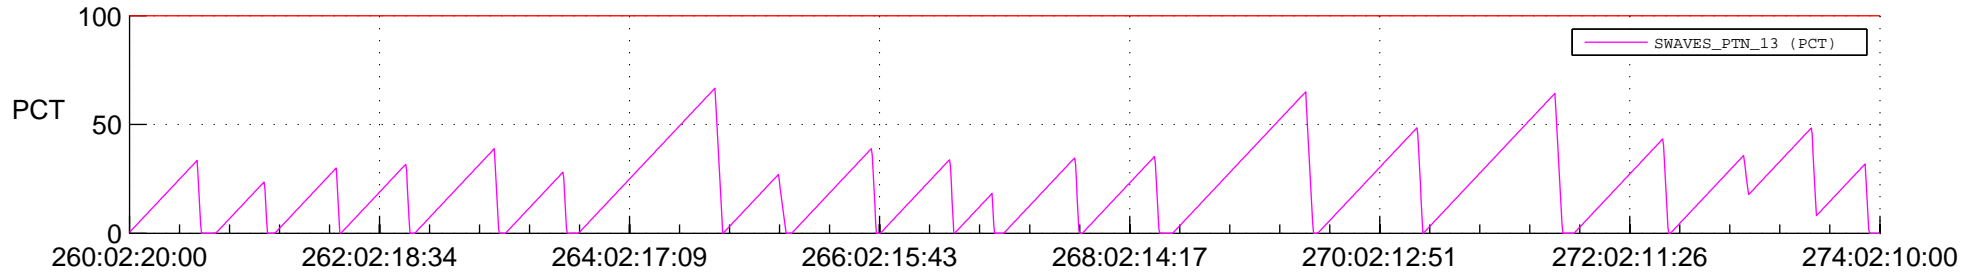

STEREO AHEAD SSR PCT Full Prediction

SWAVES_Percent_Full_Prediction

IMPACT_Percent_Full_Prediction

PLASTIC_Percent_Full_Prediction

Spacecraft_DownLink_Rate