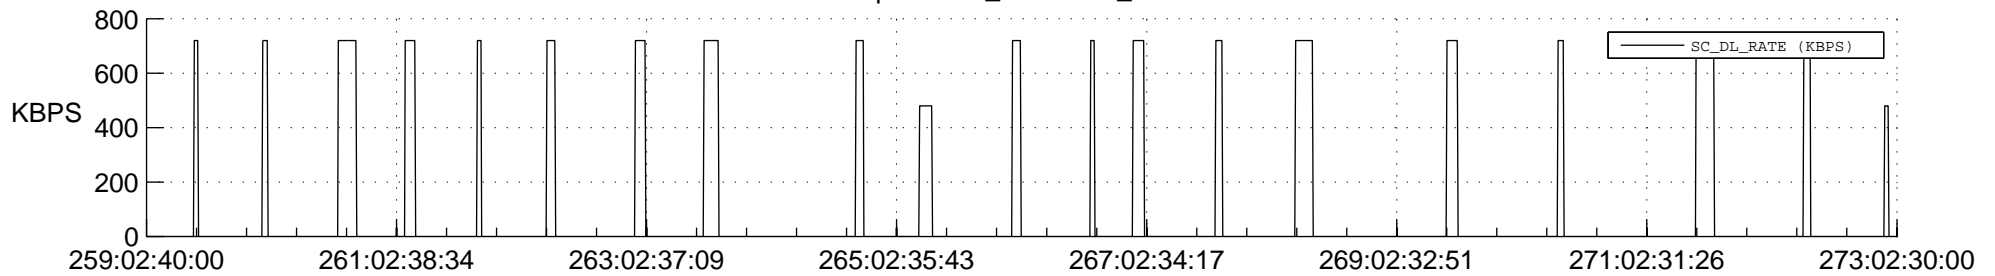

STEREO AHEAD SSR PCT Full Prediction

SWAVES_Percent_Full_Prediction

IMPACT_Percent_Full_Prediction

PLASTIC_Percent_Full_Prediction

Spacecraft_DownLink_Rate

Ground Time (2019:259:02:40:00.000 -2019:273:02:30:00.000)