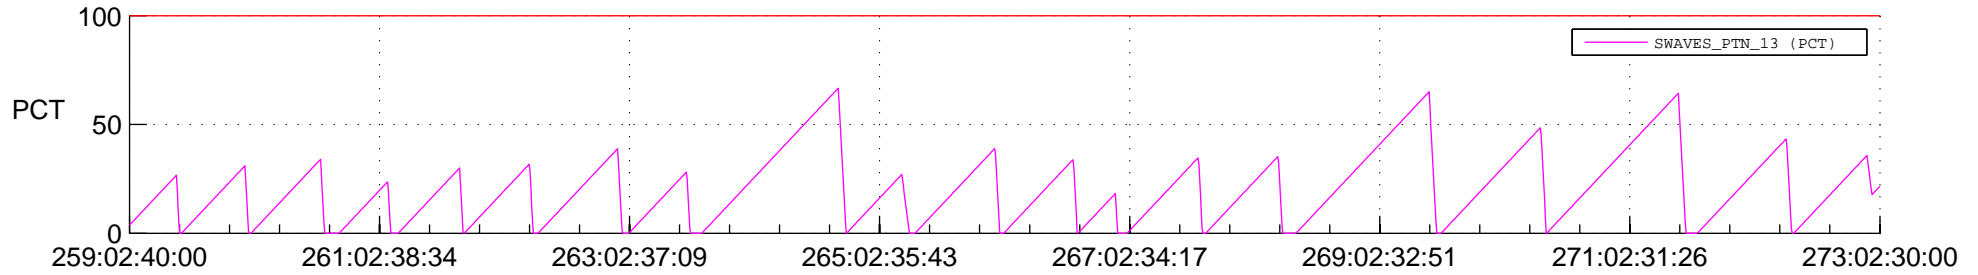

STEREO AHEAD SSR PCT Full Prediction

SWAVES_Percent_Full_Prediction

IMPACT_Percent_Full_Prediction

PLASTIC_Percent_Full_Prediction

Spacecraft_DownLink_Rate

Ground Time (2019:259:02:40:00.000 -2019:273:02:30:00.000)