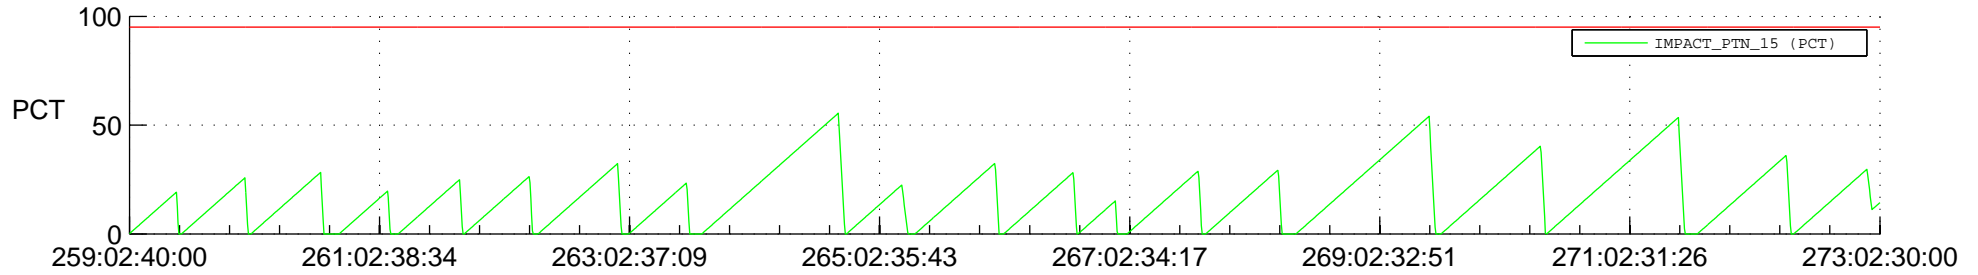

STEREO AHEAD SSR PCT Full Prediction

SWAVES_Percent_Full_Prediction

IMPACT_Percent_Full_Prediction

PLASTIC_Percent_Full_Prediction

Spacecraft_DownLink_Rate

Ground Time (2019:259:02:40:00.000 -2019:273:02:30:00.000)