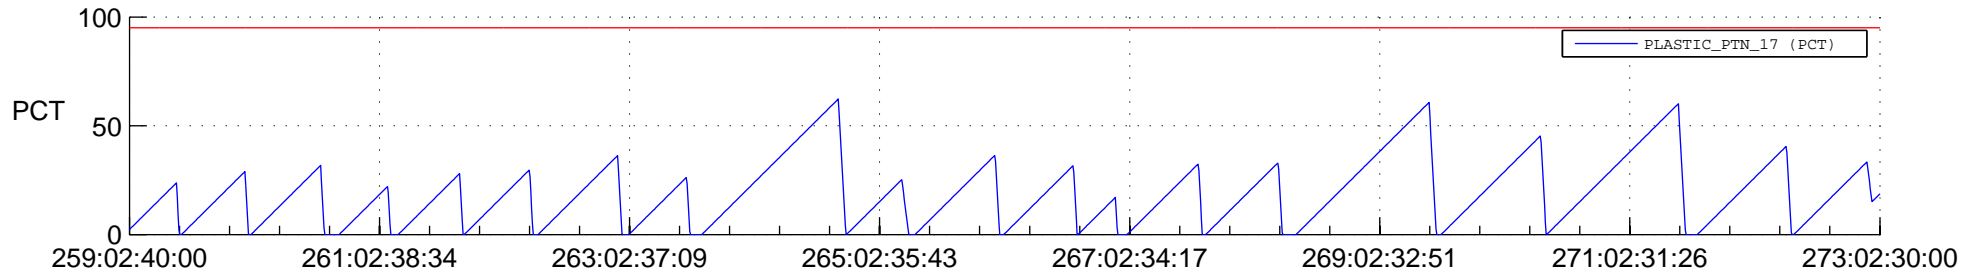

STEREO AHEAD SSR PCT Full Prediction

SWAVES_Percent_Full_Prediction

IMPACT_Percent_Full_Prediction

PLASTIC_Percent_Full_Prediction

Spacecraft_DownLink_Rate

Ground Time (2019:259:02:40:00.000 -2019:273:02:30:00.000)