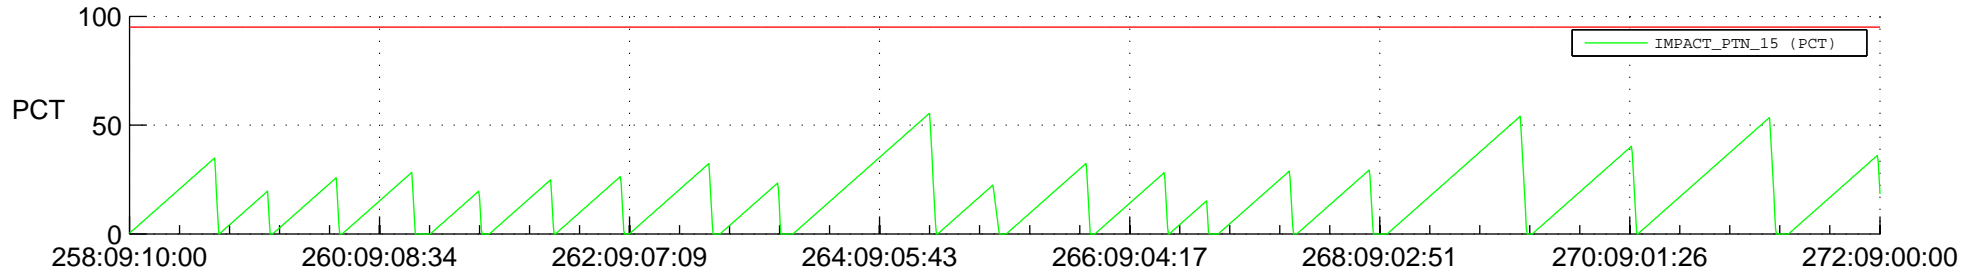

STEREO AHEAD SSR PCT Full Prediction

SWAVES_Percent_Full_Prediction

IMPACT_Percent_Full_Prediction

PLASTIC_Percent_Full_Prediction

Spacecraft_DownLink_Rate