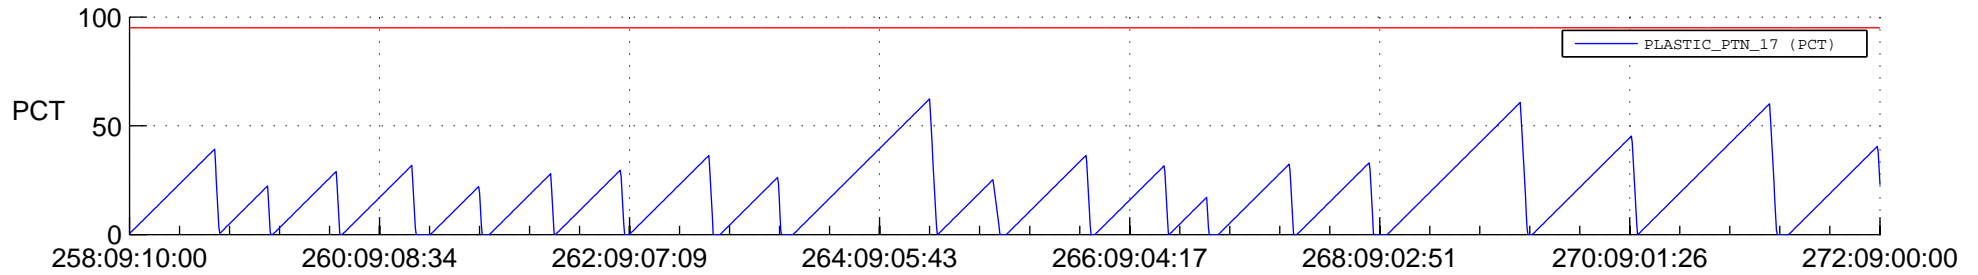

STEREO AHEAD SSR PCT Full Prediction

SWAVES_Percent_Full_Prediction

IMPACT_Percent_Full_Prediction

PLASTIC_Percent_Full_Prediction

Spacecraft_DownLink_Rate